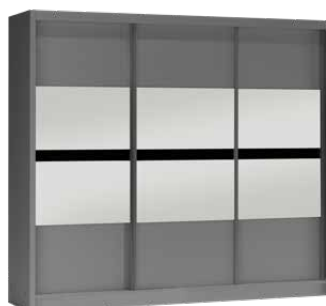

frame: graphite
front: graphite, mirror,
black glass