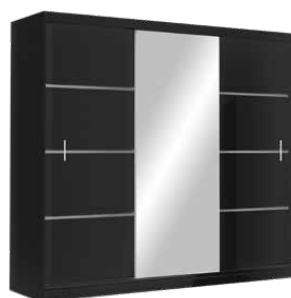

frame: black
front: black, mirror