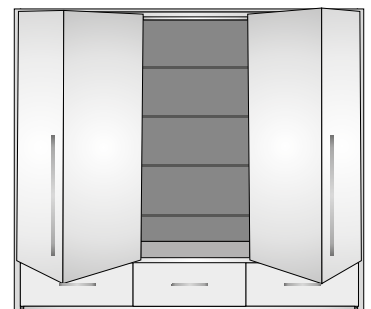

interior and dimensions

frame: white  
front: white, mirror

frame: graphite  
front: graphite, mirror

wardrobe TOLEDO 255  
width 255 | depth 67 | height 221 cm

a way of opening

wardrobe