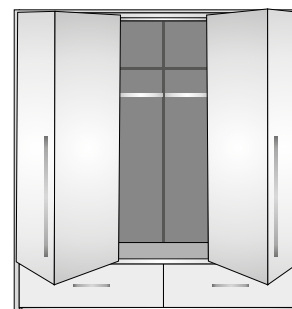

## interior and dimensions

frame: white  
front: white, mirror

frame: graphite  
front: graphite, mirror

wardrobe TOLEDO 210  
width 209 | depth 67 | height 221 cm

a way of opening

wardrobe