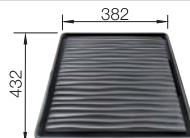

### Suggested optional accessories

Top rails

235906

Crockery basket

514238

Drainer

230734