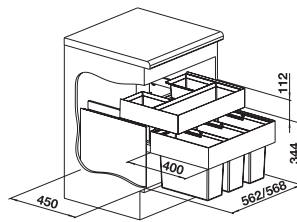

- Flexible storage space offers good use of space
- Easy drawer closing with high-quality, cushioned self-closing
- For retrofitting with SELECT II and FLEXON II in 60 cm base cabinets
- Design perfectly harmonised with SELECT II and FLEXON II
- Included in the scope of supply for SELECT II Orga

Pull-out front

cabinet size mm	600
Organisation drawer II	
	526212