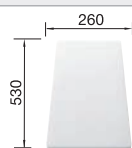

**Suggested optional accessories**

Solid beech chopping board

218313

Plastic chopping board in white

217611

Corner caddy

235866

**BLANCO UNIT with BLANCO PLEON 9**