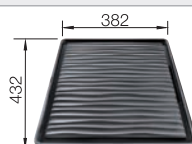

Drainer

230734