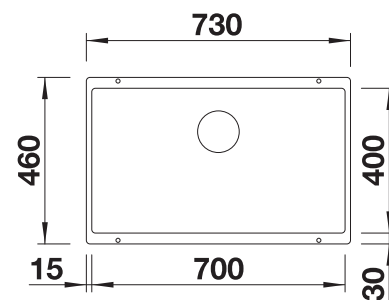

Bowl depth 190 mm

Cut-out radius: 10 mm

Note: Drainage components must be ordered separately.

Note: Please order drain connections for combinations of two individual bowls separately.

Suggested optional accessories

Ash compound chopping board

230700

Multifunctional colander

227689

Floating grid

234795

BLANCO UNIT with BLANCO SUBLINE 700-U for Coloured Components

BLANCO LINUS-S

see page 348

BLANCO FLEXON II Low 80/3

see page 401