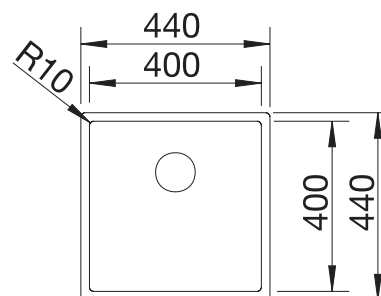

Bowl depth 190 mm

Note: Installing a kitchen mixer tap, drain remote control or soap dispenser in laminate worktops requires a flexible sealing tape.

Please order drain connections for combinations of two individual bowls separately.

Suggested optional accessories

223074

223067

238482

BLANCO UNIT with BLANCO CLARON 400-IF Durinox

see page 312

see page 397