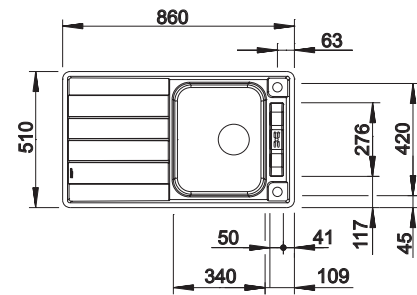

Scope of supply **InFino drain system with remote control**

Technical Drawing

Bowl depth 190/40 mm

movable safety glass cutting board, waste kit with space-saving pipe, 3 1/2" InFino basket strainer with drain remote control (rotary switch)

Stainless steel
sinks

450 mm

Suggested optional accessories

225469

225331

224787

BLANCO UNIT with BLANCO AXIS III 45 S-IF

see page 329

see page 397