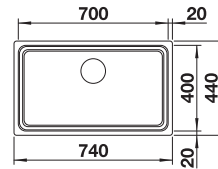

Scope of supply InFino drain system without remote control

2 x ETAGON rails in stainless steel, waste kit with space-saving pipe, 3 1/2" InFino basket strainer, fixing kit
Note: Installing a kitchen mixer tap, drain remote control or soap dispenser in laminate worktops requires a flexible sealing tape.