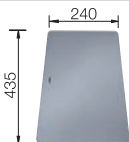

Suggested optional accessories

Silver-coloured safety glass cutting board
227697