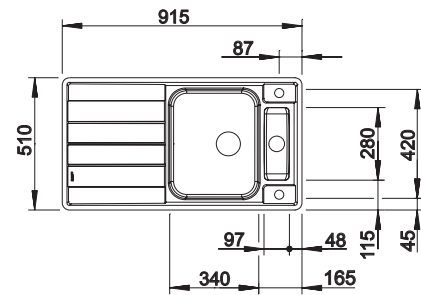

Technical Drawing

Bowl depth 190/60 mm

Stainless steel sinks
500 mm

Suggested optional accessories **BLANCO UNIT with BLANCO AXIS III 5 S-IF**

Cutting pad	Bridge chopping board	Multifunctional colander
225469	225331	224787

BLANCO LINEE-S	BLANCO SELECT II 50/3
see page 329	see page 397