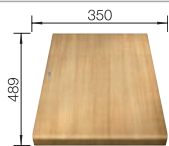

Technical Drawing

R13

Ash compound bridging chopping board AXIA III