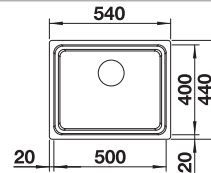

Scope of supply **InFino drain system without remote control**

2 x ETAGON rails in stainless steel, waste kit with space-saving pipe, 3 1/2" InFino basket strainer, fixing kit