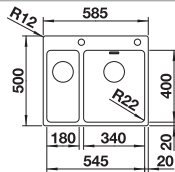

Scope of supply		InFino drain system with remote control
Note: Additional drill hole possible. The subsequent drill hole should be carried out by a specialist company.	waste kit with space-saving pipe, 2 x 3 1/2" InFino basket strainer with drain remote control (PushControl) for the main bowl, fixing kit	waste kit with space-saving pipe, 3 1/2" InFino basket strainer with drain remote control (PushControl), fixing kit

Suggested optional accessories			BLANCO UNIT with BLANCO ANDANO-IF/A	
 424 x 240 mm Ash compound chopping board 230700	 197 x 417 x 80 mm Multifunctional stainless steel colander 227692	 416 x 80 mm Top rails 235906	 BLANCO SONEA-S Flexo see page 333	 BLANCO FLEXON II 60/3 see page 398