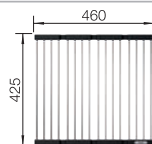

Foldable Grid

238482