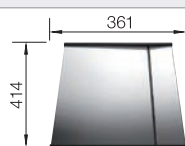

## Suggested optional accessories

Wooden chopping board

223074

Lay-on drainer

223067

Foldable Grid

238482