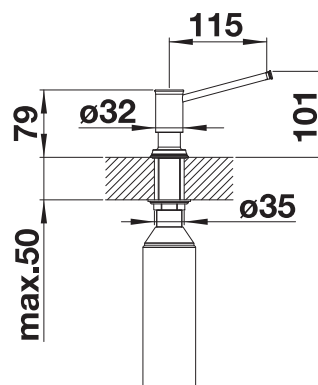

Technical Drawing

Please note: Ø 35 mm tap hole required
bottle content: 500 ml