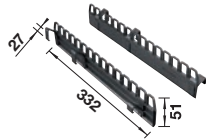

- Clip-on strips for safe and easy attachment of the waste bag
- Suitable for all BLANCO SELECT II and FLEXON II bin sizes from 15 litres and any waste bag size
- Solution for optimum capacity utilisation of the SELECT II and FLEXON II bins
- Design perfectly matched to BLANCO SELECT II and FLEXON II