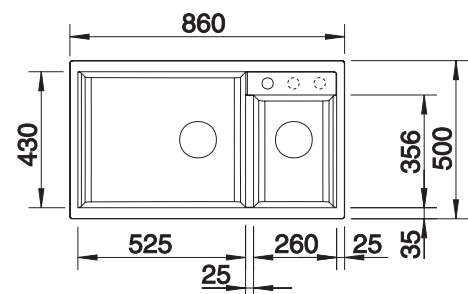

Technical Drawing

R8

○ Pre-drilled holes for tapping or drilling

Bowl depth 190/190 mm

Retrofit set for drain remote control is optionally available.

Suggested optional accessories

218313

217611

235866

BLANCO UNIT with BLANCO METRA 9

see page 349

see page 406