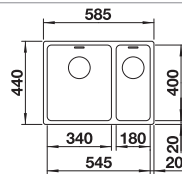

Note: Installing a kitchen mixer tap, drain remote control or soap dispenser in laminate worktops requires a flexible sealing tape.

Please order drain connections for combinations of two individual bowls separately.

Scope of supply			InFino drain system without remote control
	waste kit with space-saving pipe, 2 x 3 1/2" InFino basket strainer, fixing kit	waste kit with space-saving pipe, 2 x 3 1/2" InFino basket strainer, fixing kit	waste kit with space-saving pipe, 3 1/2" InFino basket strainer, fixing kit