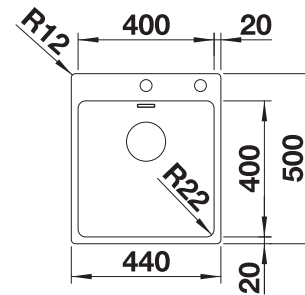

Bowl depth 190 mm

Note: Additional drill hole possible. The subsequent drill hole should be carried out by a specialist company.

Bowls stainless steel

450 mm

Suggested optional accessories

Ash compound chopping board	Multifunctional stainless steel colander	Foldable Grid
230700	227692	238482

BLANCO UNIT with BLANCO ANDANO 400-IF/A

BLANCO SONEA-S Flexo	BLANCO FLEXON II 45/2
see page 333	see page 399