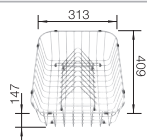

Crockery basket with plate stack

507829