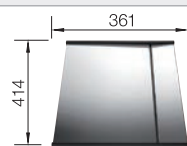

Lay-on drainer

223067