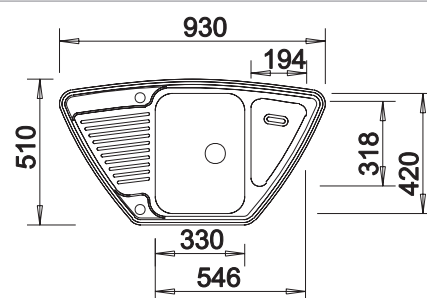

Technical Drawing

Bowl depth 165/30 mm
Cut-out by template.

Stainless steel
sinks

900x900 mm

Suggested optional accessories

Crockery basket Stainless Steel

220573

BLANCO UNIT with BLANCO TIPO 9 E

BLANCO DARAS-S

see page 367

BLANCO SOLON-IF

see page 407