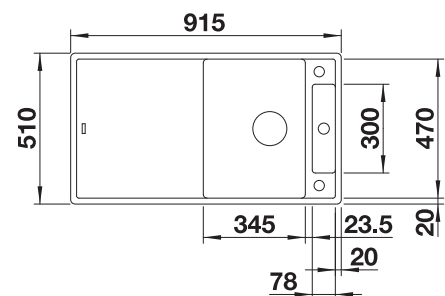

Bowl depth 190/55 mm

Suggested optional accessories

233739

BLANCO UNIT with BLANCO AXIA III 5 S

see page 329

see page 397