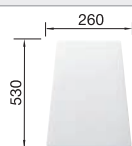

### Suggested optional accessories

Solid beech chopping board

218313

Plastic chopping board in white

217611

Multifunctional wire basket

223297