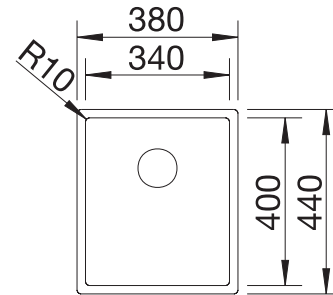

Bowl depth 190 mm

Note: Please order drain connections for combinations of two individual bowls separately.

Suggested optional accessories

225333

219649

223067

BLANCO UNIT with BLANCO CLARON 340-U

see page 312

see page 407