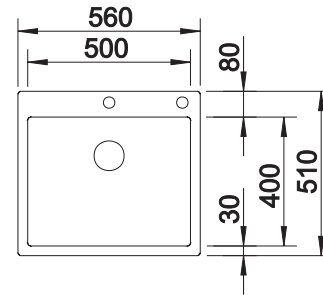

Bowl depth 190 mm

Suggested optional accessories

Wooden chopping board

223074

Lay-on drainer

223067

Multifunctional wire basket

223297

BLANCO UNIT with BLANCO CLARON 500-IF/A Durinox

BLANCO drink.filter EVOL-S Pro

see page 312

BLANCO SOLON-IF

see page 407