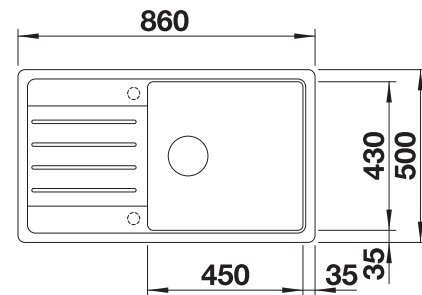

Technical Drawing

○ Pre-drilled holes for tapping or drilling
Bowl depth 190 mm

Suggested optional accessories

218313

217611

507829

BLANCO UNIT with BLANCO LEGRA XL 6 S

see page 360

see page 405