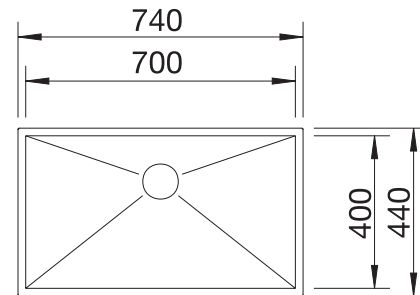

Technical Drawing

R0

waste kit with space saving pipe, 3 1/2" InFino basket strainer, fixing kit

Bowl depth 185 mm

Note: Installing a kitchen mixer tap, drain remote control or soap dispenser in laminate worktops requires a flexible sealing tape.

Please order drain connections for combinations of two individual bowls separately.

Bowls stainless steel

800 mm

Suggested optional accessories

Glass cutting board	Colander stainless steel	Foldable Grid
225333	219649	238482

BLANCO UNIT with BLANCO ZEROX 700-IF

BLANCO LINEE-S	BLANCO FLEXON II Low 80/3
see page 329	see page 401