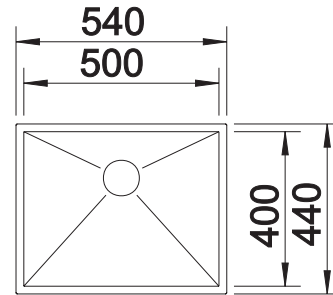

Technical Drawing

R0

waste kit with space saving pipe, 3 1/2" InFino basket strainer, fixing kit

Bowl depth 175 mm

Note: Installing a kitchen mixer tap, drain remote control or soap dispenser in laminate worktops requires a flexible sealing tape.

Please order drain connections for combinations of two individual bowls separately.

Suggested optional accessories

225333

219649

238482

BLANCO UNIT with BLANCO ZEROX 500-IF

see page 329

see page 394