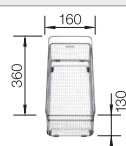

Multifunctional wire basket

223297