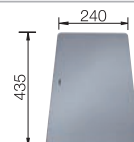

Silver-coloured safety glass cutting board

227697