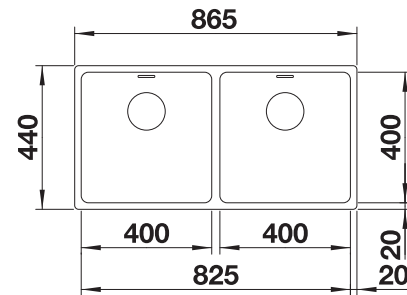

Bowl depth 190/190 mm

Note: Installing a kitchen mixer tap, drain remote control or soap dispenser in laminate worktops requires a flexible sealing tape.

Bowls
stainless steel

900 mm

Suggested optional accessories

BLANCO UNIT with BLANCO ANDANO 400/400-IF