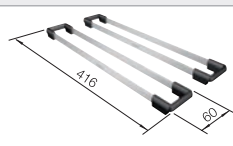

## Suggested optional accessories

Wooden chopping board

223074

Lay-on drainer

223067

Top rails

235906