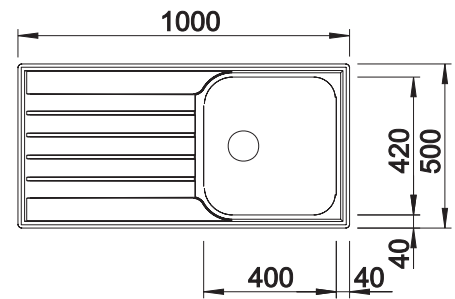

Technical Drawing

Bowl depth 160 mm

Stainless steel
sinks

500 mm

Suggested optional accessories

218313

217611

220573

BLANCO UNIT with BLANCO LIVIT XL 5 S

see page 359

see page 404