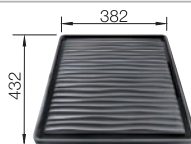

Drainer
230734