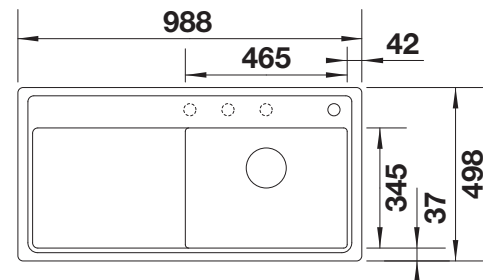

### Technical Drawing

○ Pre-drilled holes for tapping or drilling  
Bowl depth 190 mm