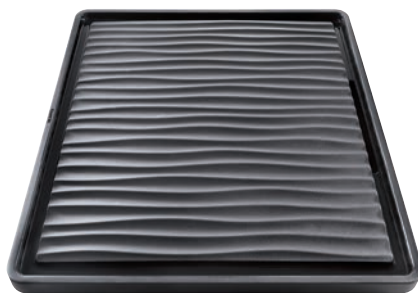

Lay-on wave drainers

- Attractive drainer with wave-look design
- High level of functionality resulting from the draining effect and the safe support for dishes
- Complements undermount bowls and bowls with the IF low-profile rim

Drainer, quality plastic black-grey for undermount sink

230734