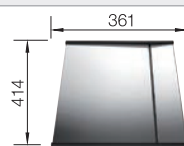

Lay-on drainer

223067