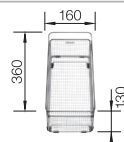

Multifunctional wire basket

223297