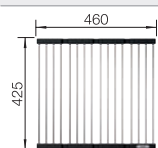

Suggested optional accessories

Foldable Grid

238482