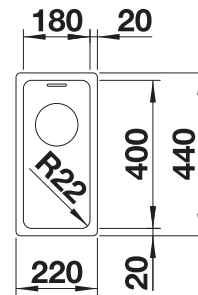

Bowl depth 130 mm

Note: Please order drain connections for combinations of two individual bowls separately.