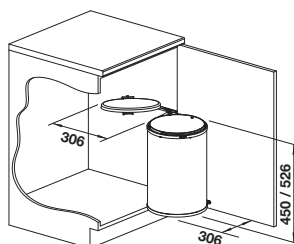

- Compact system for mounting directly on the cabinet door
- Large waste volume despite compact dimensions
- Conveniently opens with the cabinet door
- The bin can be easily removed by lifting upwards
- Highly stable thanks to the steel body
- Continuously adjustable; also suitable for panel doors
- Can be mounted on the left or right side

cabinet size mm	400
BLANCO SINGOLO XL	
	526377
Volume	20 l