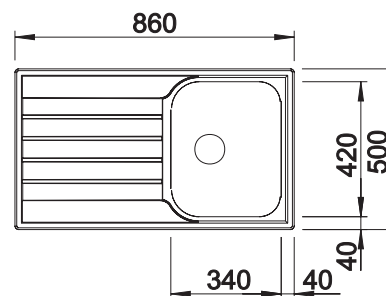

Technical Drawing

Bowl depth 170 mm

Stainless steel
sinks

450 mm

Suggested optional accessories

Solid beech chopping board

218313

Plastic chopping board in white

217611

Crockery basket Stainless Steel

220573

BLANCO UNIT with BLANCO LIVIT 45 S Salto

BLANCO KANO

see page 359

BLANCO BOTTON Pro 45/2
Manual

see page 405