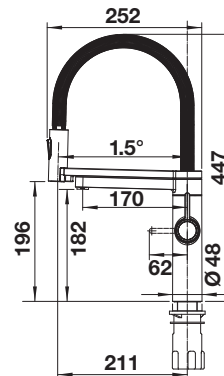

Technical Drawing

Flowrate 9.2 l/min at 3 bar pressure

Scope of supply

System

- High-end water filtering system by BWT, incl. filter head and multi-stage filter cartridge
- Control box with integrated display to show remaining filter capacity

Tap

- 360° swivel spout for mixed water
- Separate 180° swivel spout for refined water
- Ø 35 mm tap hole required
- With ceramic disk cartridge
- Various flexible connection hoses and connection bends for particularly easy and safe assembly
- Patented jet regulator for markedly reduced scaling
- Stabilising plate to increase the stability of the tap when fitted in stainless steel sinks

Suggested optional accessories

526259

526260

128434

Recommendation soap dispenser

see page 382

Waste management

see page 395