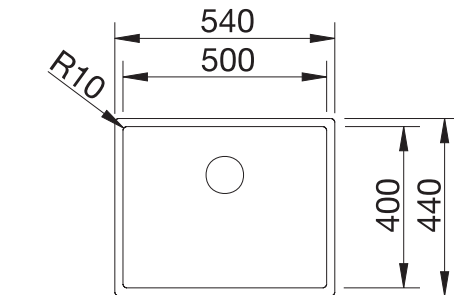

Bowl depth 190 mm

Bowl's stainless steel

600 mm

Suggested optional accessories

Wooden chopping board	Lay-on drainer	Foldable Grid
223074	223067	238482

BLANCO UNIT with BLANCO CLARON 500-U Dark Steel Edition

see page 328

see page 393