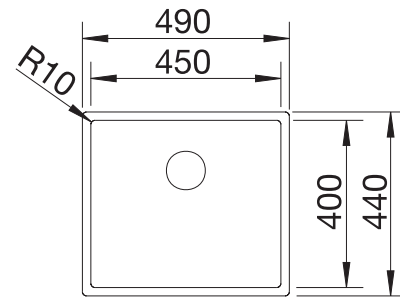

Bowl depth 190 mm

Note: Installing a kitchen mixer tap, drain remote control or soap dispenser in laminate worktops requires a flexible sealing tape.

Please order drain connections for combinations of two individual bowls separately.

Suggested optional accessories

223074

219649

223067

BLANCO UNIT with BLANCO CLARON 450-IF

see page 312

see page 397