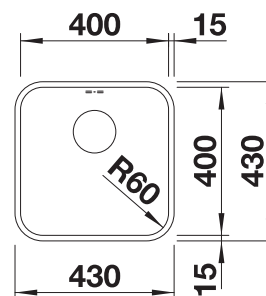

Bowl depth 175 mm

Note: Please order drain connections for combinations of two individual bowls separately.

Suggested optional accessories

Top rails

235906

Crockery basket

514238

Drainer

230734

BLANCO UNIT with BLANCO SUPRA 400-U

BLANCO MIDA-S

see page 360

BLANCO BOTTON Pro 45/2 Automatic

see page 404