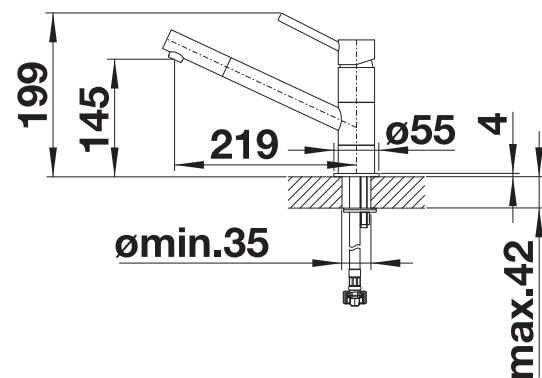

Technical Drawing

Flowrate 13.1 l/min at 3 bar pressure

Scope of supply

- 360° swivel spout for greater reach
- Ø 35 mm tap hole required
- With ceramic disk cartridge
- Flexible 350 mm connector pipes and 3/8" nut for particularly easy and secure installation
- Patented jet regulator for markedly reduced scaling
- Stabilisation plate to increase the stability of the tap when fitted in stainless steel sinks

Suggested optional accessories

Dirt filter for corner valve

128434

Recommendation soap dispenser

BLANCO LATO Soap dispenser

see page 382