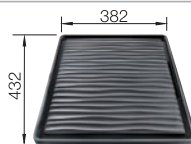

Drainer

230734