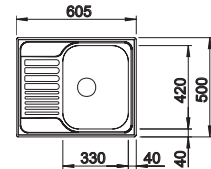

Scope of supply **Without drain remote control**
waste kit with space-saving pipe, 3 ½" basket strainer, seal

Stainless steel sinks
450 mm

Suggested optional accessories		
 Solid beech chopping board 218313	 Plastic chopping board in white 217611	 Crockery basket Stainless Steel 220573

BLANCO UNIT with BLANCO TIPO 45 S	
 BLANCOWEGA II see page 366	 BLANCO BOTTON Pro 45/2 Manual see page 405