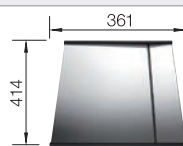

Lay-on drainer

223067