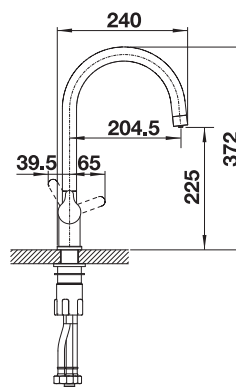

Technical Drawing

Flowrate 13.5 l/min at 3 bar pressure

Scope of supply

- Filter system not included.
- 360° swivel spout for greater reach
- Ø 35 mm tap hole required
- Valve and cartridge with ceramic seals
- Flexible connection pipes with a length of 450 mm and 3/8" swivel nut for particularly easy and secure installation
- Patented jet regulator for markedly reduced scaling
- Stabilisation plate to increase the stability of the tap when fitting in stainless steel sinks
- LGA approved

Suggested optional accessories

527453

128434

Recommendation soap dispenser

see page 382