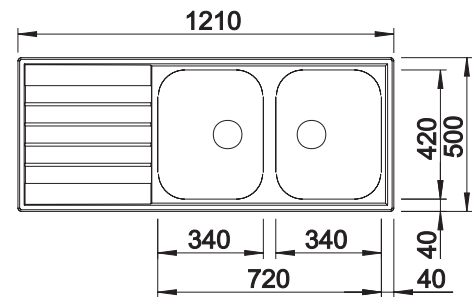

Technical Drawing

Bowl depth 160/160 mm

Stainless steel
sinks

800 mm

Suggested optional accessories

Solid beech chopping board

218313

Plastic chopping board in white

217611

Crockery basket Stainless Steel

220573

BLANCO UNIT with BLANCO LIVIT 8 S

BLANCO KANO-S

see page 358

BLANCO SOLON-IF

see page 407