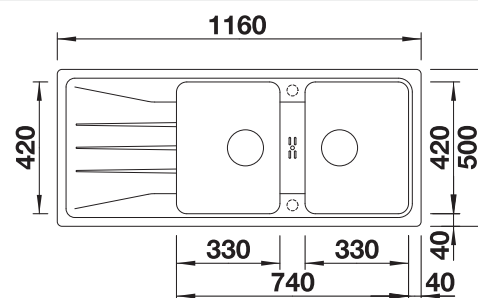

Technical Drawing

○ Pre-drilled holes for tapping or drilling
Bowl depth 190/190 mm

Suggested optional accessories

218313

217611

223297

BLANCO UNIT with BLANCO SONA 8 S

see page 358

see page 407