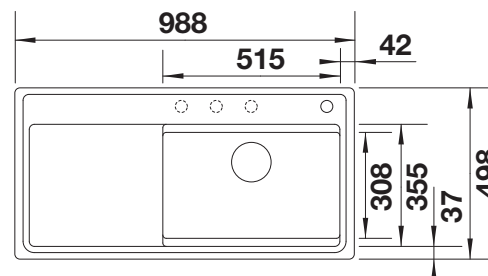

○ Pre-drilled holes for tapping or drilling
Bowl depth 190 mm

Suggested optional accessories

Multifunctional colander

223077

BLANCO UNIT with BLANCO ZENAR XL 6 S-F SteamerPlus

BLANCO AVONA-S

see page 334

BLANCO SELECT II XL 60/3
Orga

see page 393