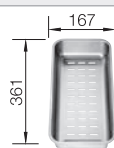

Multifunctional colander

223077