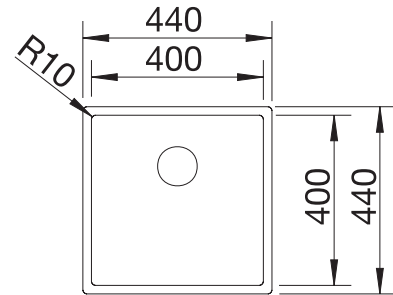

Bowl depth 190 mm

Note: Please order drain connections for combinations of two individual bowls separately.