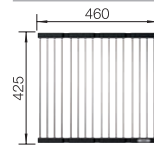

- Can be placed on the drainer, over the bowl or on the worktop
- Extends the versatility of the sink centre, e.g. for draining washed items or filling up pots
- Variable positioning on the drainer, in the bowl or outside the sink
- Easy to stow away thanks to the practical folding function

For sinks and bowls with a bowl width of 400 mm

238482