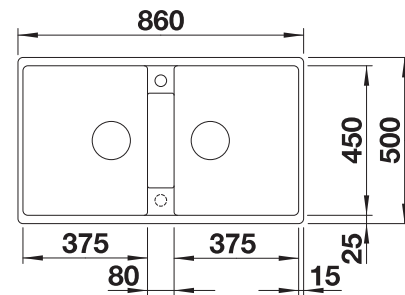

Technical Drawing

○ Pre-drilled holes for tapping or drilling
Bowl depth 190/190 mm

Suggested optional accessories

218313

217611

223297

BLANCO UNIT with BLANCO ZIA 9

see page 358

see page 406