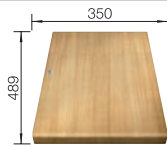

Technical Drawing

R13

Ash compound bridging
chopping board AXIA III