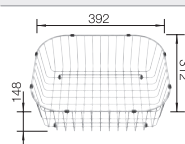

Suggested optional accessories

Crockery basket Stainless Steel

220573