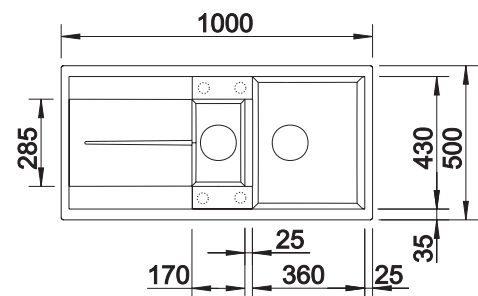

Technical Drawing

○ Pre-drilled holes for tapping or drilling
Bowl depth 190/145 mm

Suggested optional accessories

218313

217611

217796

BLANCO UNIT with BLANCO METRA 6 S

see page 349

see page 394