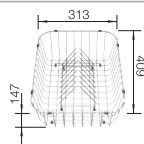

Crockery basket with plate stack

507829