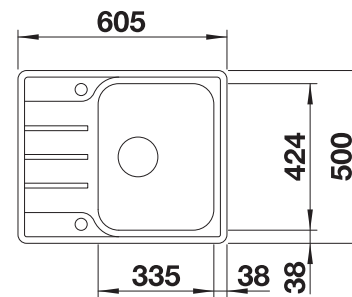

### Technical Drawing

Bowl depth 205 mm

Stainless steel  
sinks

450 mm