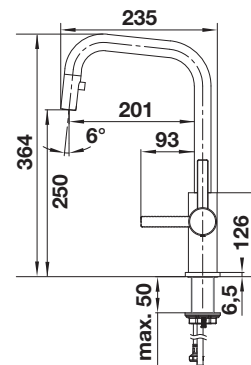

Technical Drawing

Flowrate 8.96 l/min at 3 bar pressure