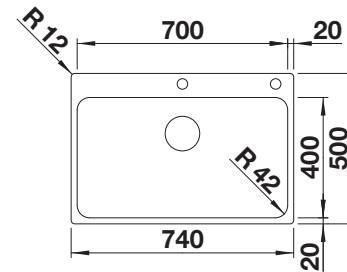

BLANCO SOLIS 700-IF/A

Stainless steel

- A harmonious interplay between functional and visual elements
- High quality features consisting of a covered C-overflow and InFino drain system with PushControl - the slim and intuitive remote control
- Convenient bowl volume and base surface designed for practical use
- Elegant IF flat-rim for flushmount and for installation from above
- Functional accessories optionally available

800 mm cabinet size

Flat rim IF

		Scope of supply	Bowl centred
	brushed finish	with drain remote control, w/o accessories	526127

Scope of supply

InFino drain system with remote control

Technical Drawing

waste kit with space-saving pipe, 3 1/2" InFino basket strainer with drain remote control (PushControl), fixing kit

Bowl depth 185 mm

Additional drill hole possible. The subsequent drill hole should be carried out by a specialist company.

Bowl's stainless steel

800 mm

Suggested optional accessories

BLANCO UNIT with BLANCO SOLIS 700-IF/A