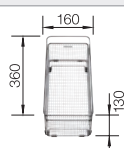

Multifunctional wire basket

223297