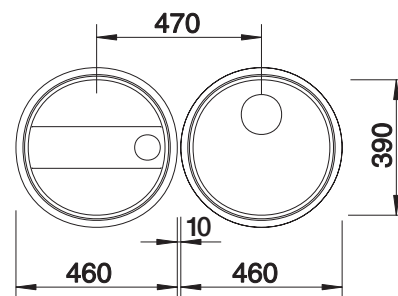

Technical Drawing

Bowl depth 175/35 mm

Undermount installation without overhang, required cut-out Ø 424 mm.

Different brushing direction for drainer (lengthways) and bowl (circular) due to production.

Stainless steel
sinks

600 mm

Suggested optional accessories

218421

220574

BLANCO UNIT with BLANCORONDOSET

see page 360

see page 404