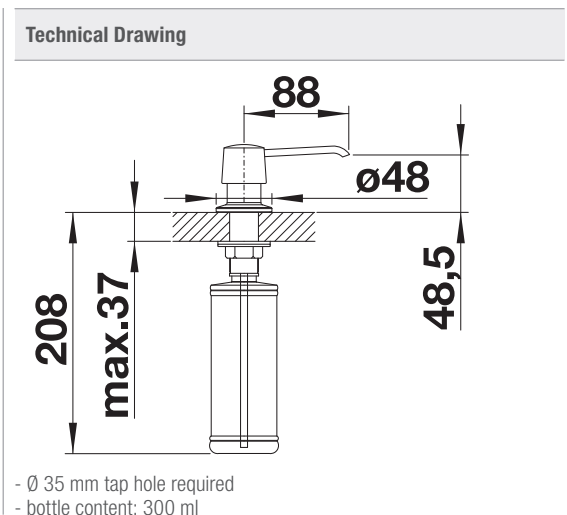

- Modern design goes perfectly with many different BLANCO mixer taps
- Practical accessory for daily life
- Easy refill from above

Metallic surface		
	chrome	524256