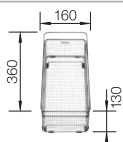

Suggested optional accessories

Multifunctional wire basket

223297