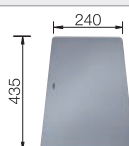

Silver-coloured safety glass cutting board

227697