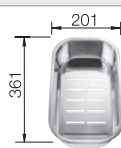

Multifunctional colander

224787