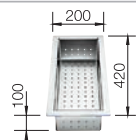

Colander stainless steel

219649