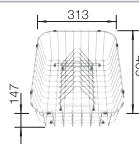

Crockery basket with plate stack

507829