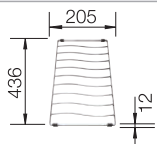

Technical Drawing

R10

Drainer grid

stainless steel drainer grid, waste kit with space-saving pipe, 3 1/2" InFino basket strainer with drain remote control (rotary switch)

or

stainless steel drainer grid, waste kit with space-saving pipe, 3 1/2" InFino basket strainer