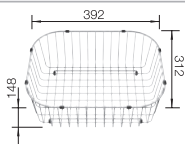

Suggested optional accessories

Crockery basket Stainless Steel

220573