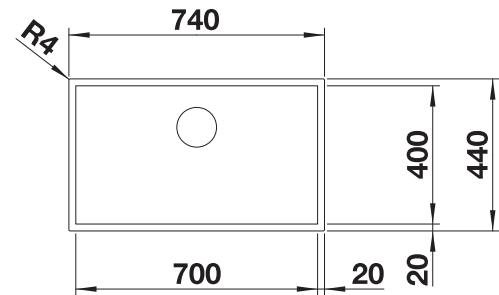

Bowl depth 185 mm

Suggested optional accessories

Wooden chopping board

223074

Lay-on drainer

223067

Foldable Grid

238482

BLANCO UNIT with BLANCO ZEROX 700-U Dark Steel

BLANCOCULINA-S II

see page 326

BLANCO SOLON-IF

see page 407