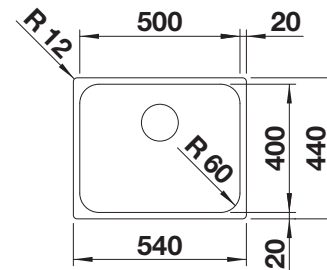

Technical Drawing

Bowl depth 175 mm

Note: Installing a kitchen mixer tap, drain remote control or soap dispenser in laminate worktops requires a flexible sealing tape.

Please order drain connections for combinations of two individual bowls separately.

Suggested optional accessories

235906

514238

230734

BLANCO UNIT with BLANCO SUPRA 500-IF R12

see page 360

see page 407