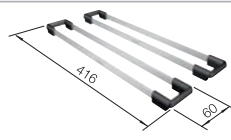

Top rails

235906

BLANCO UNIT with BLANCO CLARON 180-IF

see page 312

see page 407