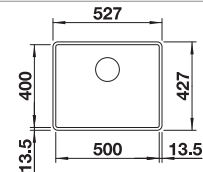

Scope of supply	InFino drain system without remote control
Note: for worktop thicknesses of 15 mm and over, a space for the overflow must be cut out on the underside. Model-related detailed dimensions and drawings can be found with the cut-out information online at www.blanco.com.	waste kit with space saving pipe, waste connection, 2 x 3 1/2" InFino basket strainer

Suggested optional accessories			BLANCO UNIT with BLANCO SUBLINE-F	
Ash compound chopping board 230700	Silver-coloured safety glass cutting board 227697	Top rails 235906	BLANCO LINUS-S see page 349	BLANCO SOLON-IF see page 407