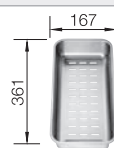

Multifunctional colander

223077