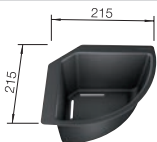

Suggested optional accessories

Corner caddy

235866