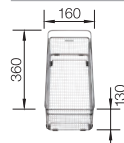

- A practical complement for bowls and sinks
- Particularly suitable for washing fruit or vegetables
- Appropriate for bowls and sinks with a bowl length of 400 mm
- Made of high-quality, easy-care stainless steel

Multifunctional basket stainless steel
360 x 160 x 130 mm
for SUBLINE

223297