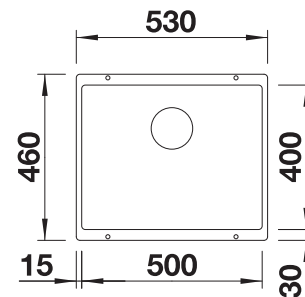

Bowl depth 190 mm

Cut-out radius: 10 mm

Note: Drainage components must be ordered separately.

Note: Please order drain connections for combinations of two individual bowls separately.

Suggested optional accessories

Ash compound chopping board

230700

Top rails

235906

Multifunctional colander

227689

BLANCO UNIT with BLANCO SUBLINE 500-U for Coloured Components

BLANCO LINUS-S

see page 348

BLANCO FLEXON II 60/3

see page 398