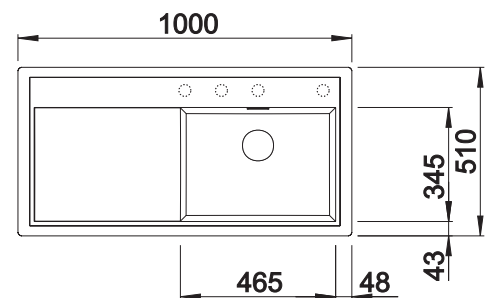

Technical Drawing

○ Pre-drilled holes for tapping or drilling
Bowl depth 190 mm

Suggested optional accessories

229411

223077

BLANCO UNIT with BLANCO ZENAR XL 6 S

see page 334

see page 406