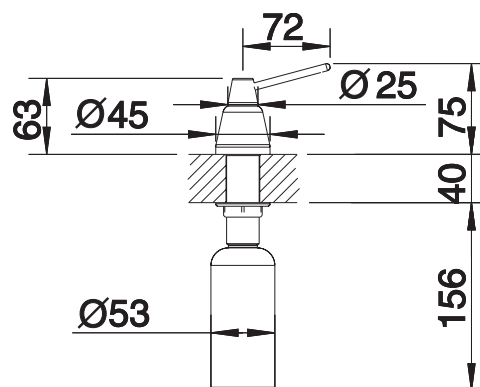

Technical Drawing

- Content: 250 ml
- Additional Ø 35 mm hole required