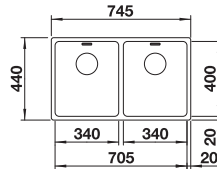

Note: Installing a kitchen mixer tap, drain remote control or soap dispenser in laminate worktops requires a flexible sealing tape.

Please order drain connections for combinations of two individual bowls separately.

Scope of supply		InFino drain system without remote control
	waste kit with space-saving pipe, 2 x 3 1/2" InFino basket strainer, fixing kit	waste kit with space-saving pipe, 3 1/2" InFino basket strainer, fixing kit