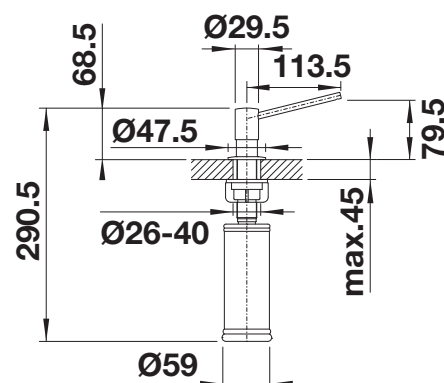

Technical Drawing

Please note: $\text{Ø} 35$ mm tap hole required
bottle content: 300 ml

Scope of supply