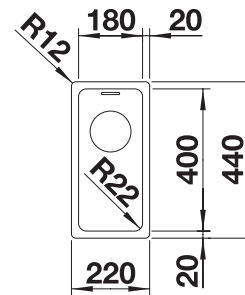

Bowl depth 130 mm

Note: Installing a kitchen mixer tap, drain remote control or soap dispenser in laminate worktops requires a flexible sealing tape.

Please order drain connections for combinations of two individual bowls separately.

Suggested optional accessories