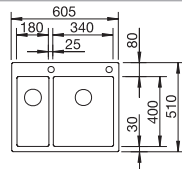

Scope of supply			InFino drain system with remote control
	waste kit with space saving pipe, waste connection, 2 x 3 1/2" InFino basket strainer with drain remote control (PushControl) for the main bowl, fixing kit	waste kit with space saving pipe, 3 1/2" InFino basket strainer with drain remote control (PushControl), fixing kit	waste kit with space saving pipe, 3 1/2" InFino basket strainer with drain remote control (PushControl), fixing kit

Suggested optional accessories			BLANCO UNIT with BLANCO CLARON-IF/A	
 240 420 Glass cutting board 225333	 200 100 420 Colander stainless steel 219649	 460 425 Foldable Grid 238482	 BLANCO drink.filter EVOL-S Pro see page 312	 BLANCO SOLON-IF see page 407