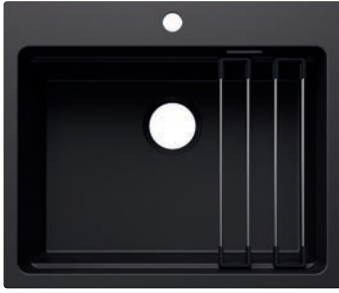

BLANCO ETAGON 6 for Coloured Components

SILGRANIT

- Generous staggered bowl with added functionality
- Integrated step creates an additional functional level
- Clever system concept with versatile ETAGON rails
- High-quality features with the covered C-overflow and InFino drain system – elegantly integrated and easy-care
- Installation from above, with elegant, low-profile rim and continuous tap ledge
- Maximum colour flexibility by choosing complementing waste fitting set in satin gold, black matt, satin dark steel or satin platinum metal finishes (to be ordered with separate article number)

NEW

Bowls
SILGRANIT
600 mm

600 mm
cabinet size

Installation from above

Coloured Component Sets

InFino drain system
without remote control

	black	527746
	anthracite	527749
	rock grey	527750
	volcano grey	527747
	white	527751
	soft white	527748
	tartufo	527753
	coffee	527752

	black matt	207422
	satin dark steel	207424
	satin gold	207423
	satin platinum	207425

Coloured Component Sets

InFino drain system
with remote control

	black matt	207426
	satin dark steel	207429
	satin gold	207427
	satin platinum	207435

Scope of supply

2 x ETAGON rails

2 x ETAGON rails in stainless steel