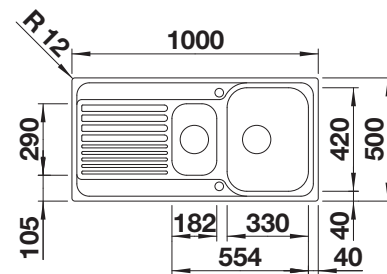

Technical Drawing

Bowl depth 170/90 mm

Stainless steel
sinks

600 mm

Suggested optional accessories

218313

240729

220573

BLANCO UNIT with BLANCO TIPO II 6 S

see page 367

see page 408