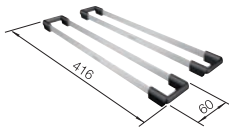

Suggested optional accessories

Top rails

235906