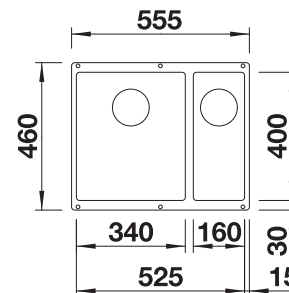

Bowl depth 190/130 mm

Cut-out radius: 10 mm

Note: Drainage components must be ordered separately.

Suggested optional accessories

Top rails

235906

Ash compound chopping board

230700

Silver-coloured safety glass cutting board

227697

BLANCO UNIT with BLANCO SUBLINE 340/160-U for Coloured Components

BLANCO LINUS-S

see page 348

BLANCO FLEXON II 60/3

see page 398