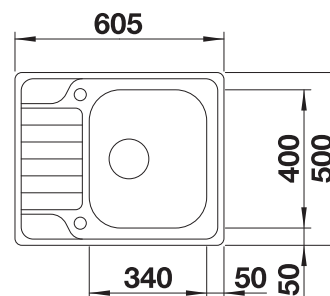

Technical Drawing

Bowl depth 195 mm

Stainless steel
sinks

450 mm

Suggested optional accessories

218313

217611

220573

BLANCO UNIT with BLANCO DINAS 45 S Mini

see page 366

see page 406