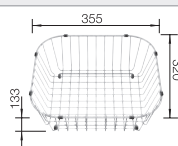

## Suggested optional accessories

Solid beech chopping board

225685

Crockery basket

514238