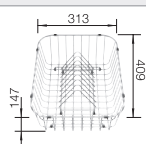

### Suggested optional accessories

Crockery basket with plate stack

507829