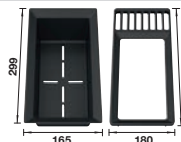

### Suggested optional accessories

Solid beech chopping board

218313

Plastic chopping board in white

217611

Sink Drainer 2-in-1

527644

**NEW**