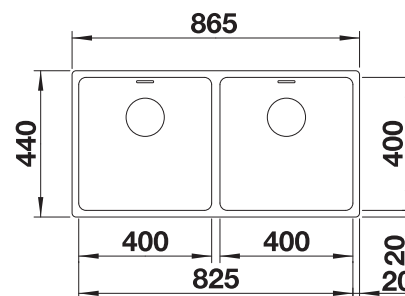

Bowl depth 190/190 mm

Bowl's
stainless steel

900 mm

Suggested optional accessories

Ash compound chopping board

230700

Multifunctional stainless steel colander

227692

Multifunctional wire basket

223297

BLANCO UNIT with BLANCO ANDANO 400/400-U

BLANCO SONEA-S Flexo

see page 333

BLANCO FLEXON II Low 90/4

see page 401