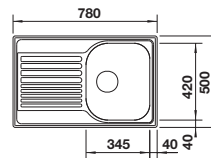

Scope of supply **Without drain remote control**
waste kit with space-saving pipe, 3 ½" basket strainer, seal

Stainless steel sinks
450 mm

Suggested optional accessories		
 Solid beech chopping board 218313	 Plastic chopping board in white 217611	 Crockery basket Stainless Steel 220573

BLANCO UNIT with BLANCO TIPO 45 S	
 BLANCOWEGA II see page 366	 BLANCO BOTTON Pro 45/2 Manual see page 405