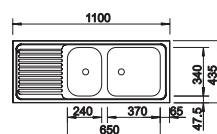

Scope of supply **Without drain remote control**

Planning Note:
Please order 1 ½" dual waste kit separately.