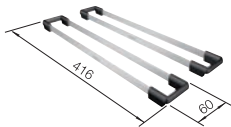

Top rails

235906