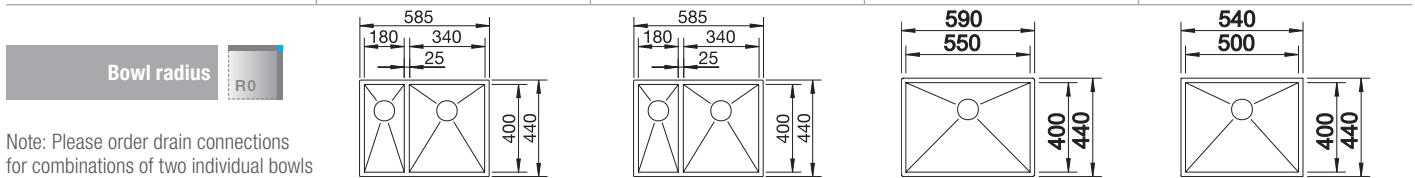

## Stainless steel

- Zero-radius design with striking, right-angled bowl geometry
- InFino drain system – elegantly integrated and easy-care
- Easy to combine, matching accessory solutions

cabinet size mm	600	600	600	600
BLANCO ZEROX-U	340/180-U	340/180-U	550-U	500-U
<b>Undermount</b> 				
	Main bowl right	Main bowl left		
 satin polish	521614	521613	521591	521589
Bowl depth	175/130 mm	175/130 mm	175 mm	175 mm