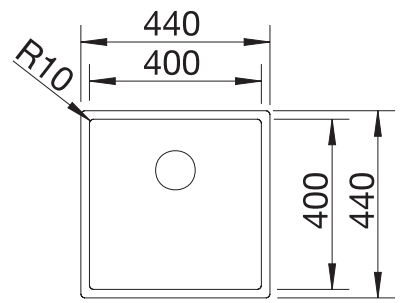

Bowl depth 190 mm

Note: Installing a kitchen mixer tap, drain remote control or soap dispenser in laminate worktops requires a flexible sealing tape.

Please order drain connections for combinations of two individual bowls separately.

Bowls stainless steel

450 mm

Suggested optional accessories

Wooden chopping board	Colander stainless steel	Lay-on drainer
223074	219649	223067

BLANCO UNIT with BLANCO CLARON 400-IF

BLANCO drink.filter EVOL-S Pro	BLANCO SELECT II 45/2
see page 312	see page 397