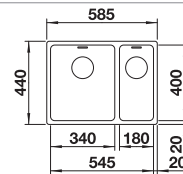

Note: Installing a kitchen mixer tap, drain remote control or soap dispenser in laminate worktops requires a flexible sealing tape.

Please order drain connections for combinations of two individual bowls separately.

Scope of supply			InFino drain system without remote control
	waste kit with space-saving pipe, 2 x 3 1/2" InFino basket strainer, fixing kit	waste kit with space-saving pipe, 2 x 3 1/2" InFino basket strainer, fixing kit	waste kit with space-saving pipe, 3 1/2" InFino basket strainer, fixing kit