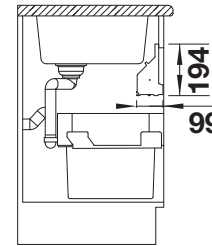

- Keeps the sink and cabinet organized and tidy
- Slim shelf on the top of the cabinet provides extra space for storing sink utensils like brushes, sponges and waste bags
- Quick access to stored items at ergonomic reach
- Matches other cabinet organization components like SELECT II and FLEXON II
- For 60 cm wide cabinets, available for pull-out fronts (P) and hinged doors (H)

Pull-out front

Hinged door

cabinet size mm	600	600
BLANCO Orga Shelf 60	H	P
	527459	527458