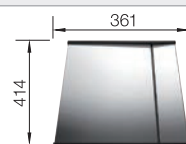

Lay-on drainer

223067