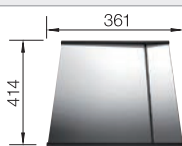

Lay-on drainer

223067