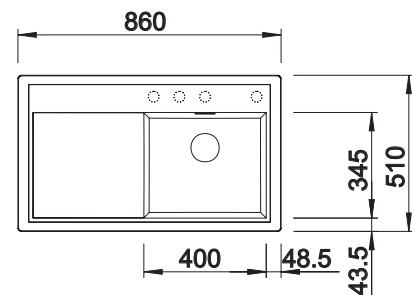

○ Pre-drilled holes for tapping or drilling
Bowl depth 190 mm

Suggested optional accessories

229421

224629

223077

BLANCO UNIT with BLANCO ZENAR 45 S

see page 335

see page 397