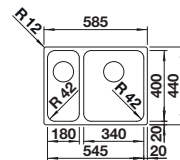

Note: Please order drain connections for combinations of two individual bowls separately.

Scope of supply	InFino drain system without remote control
waste kit with space-saving pipe, 2 x 3 1/2" InFino basket strainer, fixing kit	waste kit with space-saving pipe, 2 x 3 1/2" InFino basket strainer, fixing kit
	waste kit with space-saving pipe, 3 1/2" InFino basket strainer, fixing kit

Suggested optional accessories

 Bamboo chopping board 239449	 Foldable Grid 238482	 Draining tray 513485

BLANCO UNIT with BLANCO SOLIS-U

 BLANCO CANDOR-S see page 354	 BLANCO FLEXON II 60/3 see page 398