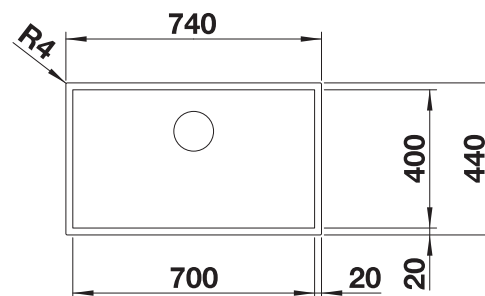

Bowl depth 185 mm

Note: Installing a kitchen mixer tap, drain remote control or soap dispenser in laminate worktops requires a flexible sealing tape.

Please order drain connections for combinations of two individual bowls separately.

Suggested optional accessories

Wooden chopping board

223074

Lay-on drainer

223067

Top rails

235906

BLANCO UNIT with BLANCO ZEROX 700-IF Durinox

BLANCO LINEE-S

see page 329

BLANCO SOLON-IF

see page 407