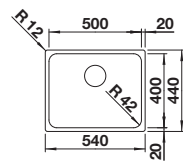

Note: Installing a kitchen mixer tap, drain remote control or soap dispenser in laminate worktops requires a flexible sealing tape.

Please order drain connections for combinations of two individual bowls separately.

Scope of supply			InFino drain system without remote control
	waste kit with space-saving pipe, 2 x 3 1/2" InFino basket strainer, fixing kit	waste kit with space-saving pipe, 2 x 3 1/2" InFino basket strainer, fixing kit	waste kit with space-saving pipe, 3 1/2" InFino basket strainer, fixing kit

Suggested optional accessories **BLANCO UNIT with BLANCO SOLIS-IF**

  280 424 Bamboo chopping board 239449	 460 425 Foldable Grid 238482	 365 425 Draining tray 513485

  BLANCO CANDOR-S see page 354	 BLANCO FLEXON II 60/3 see page 398