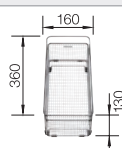

### Suggested optional accessories

Solid beech chopping board

218313

Plastic chopping board in white

217611

Multifunctional wire basket

223297