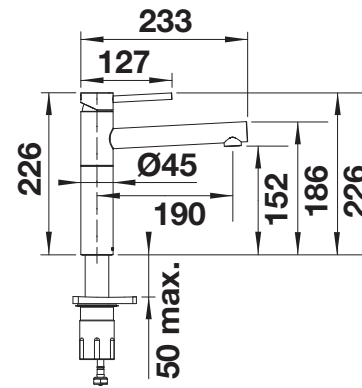

Technical Drawing

Flowrate 13.1 l/min at 3 bar pressure

Scope of supply

- 360° swivel spout for greater reach
- Ø 35 mm tap hole required
- With ceramic disk cartridge
- Easy and fast professional mixer tap installation with the BLANCOlock
- Flexible connection pipes, 700 mm long and 3/8" nut for particularly easy and safe installation
- Patented jet regulator for markedly reduced scaling
- Stabilising plate to increase the stability of the tap when fitted in stainless steel sinks
- LGA approved
- DVGW planned

Suggested optional accessories

Dirt filter for corner valve

128434

Recommendation soap dispenser

BLANCO LATO Soap dispenser

see page 382