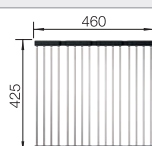

## Suggested optional accessories

Wooden chopping board

223074

Lay-on drainer

223067

Foldable Grid

238482