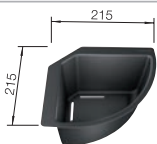

Suggested optional accessories

Corner caddy

235866