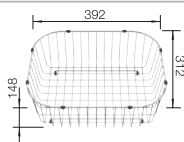

Suggested optional accessories

BLANCO UNIT with BLANCO LANTOS 5 S-IF

Crockery basket Stainless Steel

220573