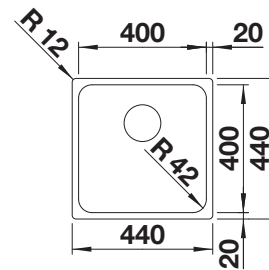

Bowl depth 185 mm

Note: Please order drain connections for combinations of two individual bowls separately.

Bowls
stainless steel

450 mm