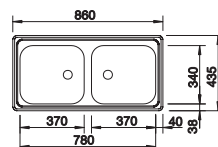

# BLANCO TOP EZ 8 x 4

Stainless steel

Bowls  
stainless steel

- Practical solution for simple requirements
- Can be installed reversibly
- 1 ½" stainless steel outlet

cabinet size mm	<b>900</b>	
<b>BLANCO TOP EZ 8 x 4</b>		
Installation from above 		
	reversible	
 natural finish	500372	
Bowl depth	150/150 mm	
 Waste fitting	137034	