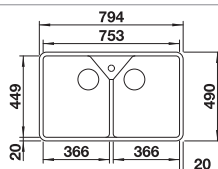

External bowl height: 220 mm
Cut out size: Template provided. Undermount.