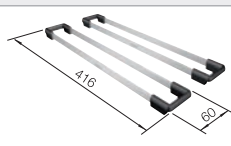

Top rails

235906