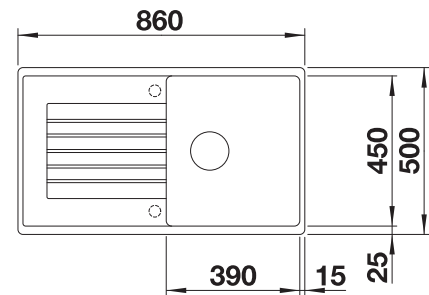

Technical Drawing

○ Pre-drilled holes for tapping or drilling
Bowl depth 190 mm

Suggested optional accessories

218313

217611

223297

BLANCO UNIT with BLANCO ZIA 5 S

see page 359

see page 397