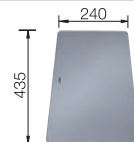

Silver-coloured safety glass cutting board

227697

BLANCO UNIT with BLANCO SUBLINE 340/160-U for Coloured Components