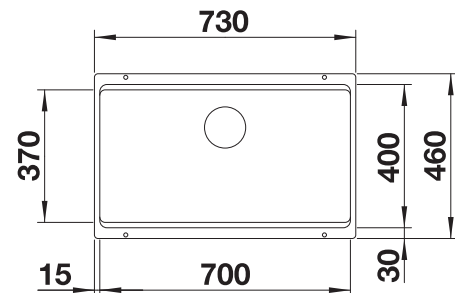

Technical Drawing

R20

Bowl depth 200 mm

Cut-out radius: 20 mm

Note: Drainage components must be ordered separately.

Suggested optional accessories

Ash compound chopping board

230700

Silver-coloured safety glass cutting board

227697

Multifunctional colander

227689

BLANCO UNIT with BLANCO ETAGON 700-U for Coloured Components

BLANCO FONTAS-S II Filter

see page 341

BLANCO FLEXON II Low 80/3

see page 401