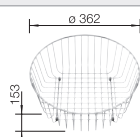

### Suggested optional accessories

Chopping board

218421

Stainless Steel Crockery basket

220574