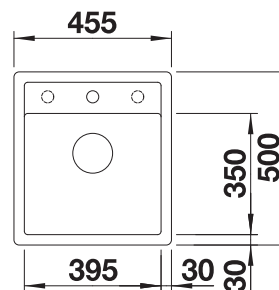

Technical Drawing

R10

○ Pre-drilled holes for tapping or drilling
Bowl depth 190 mm

Suggested optional accessories

235866

514238

230734

BLANCO UNIT with BLANCO DALAGO 45-F

see page 359

see page 397