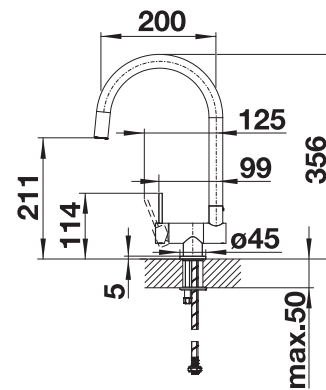

Technical Drawing

Flowrate 12.59 l/min at 3 bar pressure

Scope of supply

- 360° swivel spout for greater reach
- Ø 35mm tap hole required
- With ceramic disk cartridge
- Flexible connection pipes with a length of 450 mm and 3/8" nut for particularly easy and secure installation
- Patented jet regulator for markedly reduced scaling
- Stabilising plate to increase the stability of the tap when fitted in stainless steel sinks
- LGA approved
- DVGW approved

Suggested optional accessories

Dirt filter for corner valve

128434

Recommendation soap dispenser

BLANCO TORRE Soap dispenser

see page 383