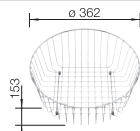

Stainless Steel Crockery basket

220574