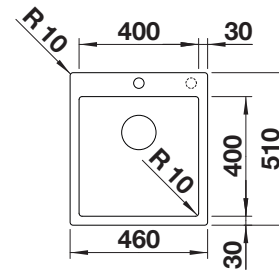

Bowl depth 190 mm

450 mm

Suggested optional accessories

223074

219649

223067

BLANCO UNIT with BLANCO CLARON 400-IF/A

see page 312

see page 407