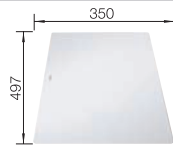

Glass cutting board white

ash compound bridging chopping board, waste kit with space-saving pipe, 3 1/2" InFino basket strainer with drain remote control (rotary switch)

or

glass cutting board, waste kit with space-saving pipe, 3 1/2" InFino basket strainer with drain remote control (rotary switch)