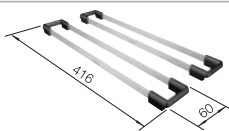

Suggested optional accessories

Top rails

235906