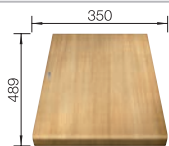

Technical Drawing

R13

Ash compound bridging
chopping board AXIA III