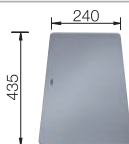

Silver-coloured safety glass cutting board

227697