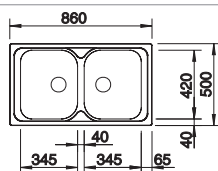

# BLANCO TIPO 8

Stainless steel

- Functional design
- Large bowl sizes
- With 3 ½" stainless steel basket strainer

cabinet size mm	<b>800</b>	<b>800</b>
BLANCO TIPO 8		Compact
Installation from above 		
	reversible	reversible
 natural finish	511924	513459
Bowl depth	160/160 mm	170/170 mm