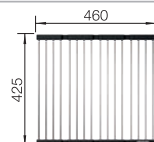

## Suggested optional accessories

Wooden chopping board

223074

Lay-on drainer

223067

Foldable Grid

238482