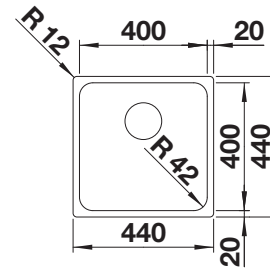

Bowl depth 185 mm

Note: Installing a kitchen mixer tap, drain remote control or soap dispenser in laminate worktops requires a flexible sealing tape.

Please order drain connections for combinations of two individual bowls separately.

Bowls stainless steel

450 mm