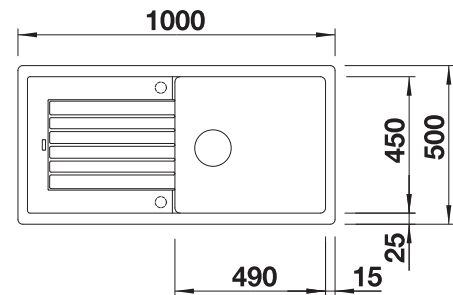

Technical Drawing

○ Pre-drilled holes for tapping or drilling
Bowl depth 190 mm

Suggested optional accessories

218313

217611

223297

BLANCO UNIT with BLANCO ZIA XL 6 S

see page 358

see page 394