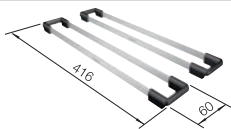

Suggested optional accessories

Top rails

235906