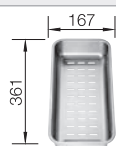

Suggested optional accessories

Multifunctional colander

223077