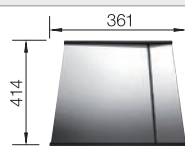

Lay-on drainer

223067