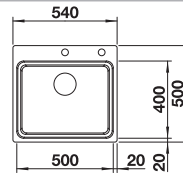

Scope of supply **InFino drain system with remote control**

2 x ETAGON rails in stainless steel, waste kit with space-saving pipe, 3 1/2" InFino basket strainer with drain remote control (pop-up, chrome-plated), fixing kit
Additional drill hole possible. The subsequent drill hole should be carried out by a specialist company.