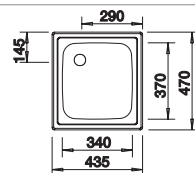

Scope of supply	Without drain remote control

Planning Note:
Please order 1 1/2" waste kit separately.