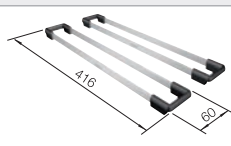

Top rails

235906