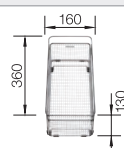

### Suggested optional accessories

Solid beech chopping board

218313

Plastic chopping board in white

217611

Multifunctional wire basket

223297