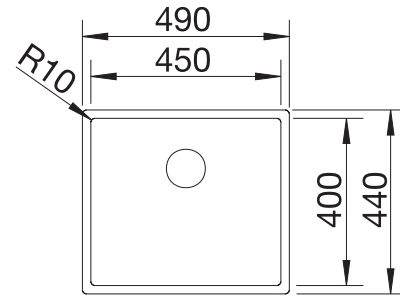

Bowl depth 190 mm

Note: Please order drain connections for combinations of two individual bowls separately.

Bowls stainless steel

500 mm

Suggested optional accessories

223074

219649

235906

BLANCO UNIT with BLANCO CLARON 450-U

see page 312

see page 397