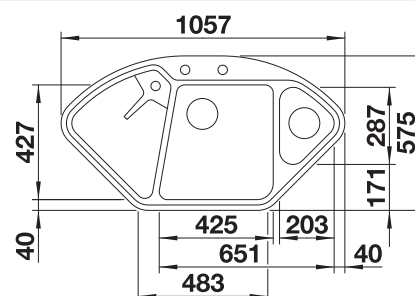

Technical Drawing

Bowl depth 185/130 mm

In order to make the most of these sinks, we recommend BLANCO kitchen mixer taps with a pull-out spray.

Cut-out by template.

Suggested optional accessories

232841

223297

BLANCO UNIT with BLANCODELTA II

see page 329

see page 407