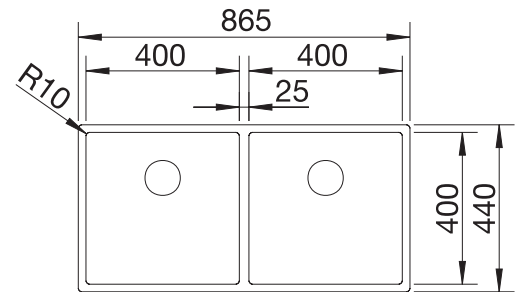

Bowl depth 190/190 mm

Note: Installing a kitchen mixer tap, drain remote control or soap dispenser in laminate worktops requires a flexible sealing tape.

Suggested optional accessories **BLANCO UNIT with BLANCO CLARON 400/400-IF**

 240 420	 200 100 420	 460 425
Glass cutting board 225333	Colander stainless steel 219649	Foldable Grid 238482

 BLANCO drink.filter EVOL-S Pro see page 312	 BLANCO SOLON-IF see page 407