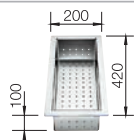

Colander stainless steel

219649