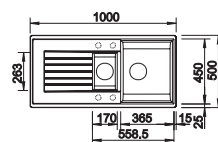

Scope of supply Without drain remote control

waste kit with space-saving pipe, 2 x 3 ½" basket strainer

Suggested optional accessories

 260 530 Solid beech chopping board 218313	 260 530 Plastic chopping board in white 217611	 178 272 Multifunctional colander 220736

BLANCO UNIT with BLANCO ZIA 6 S

 BLANCO KANO-S see page 358	 BLANCO SELECT II 60/3 see page 394

SILGRANIT Sinks
600 mm