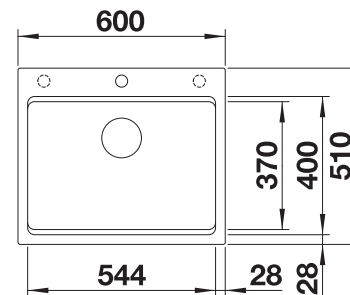

Technical Drawing

○ Pre-drilled holes for tapping or drilling

Bowl depth 220 mm

Note: Drainage components must be ordered separately.

Suggested optional accessories

Ash compound chopping board

230700

Drainer

230734

BLANCO UNIT with BLANCO ETAGON 6 for Coloured Components

BLANCO FONTAS-S II Filter

see page 341

BLANCO SELECT II XL 60/3

see page 394