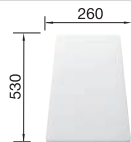

Plastic chopping board in white

217611

**BLANCO UNIT with BLANCO LIVIT II 6 S**

BLANCO KANO-S

see page 358

BLANCO SINGOLO XL

see page 408