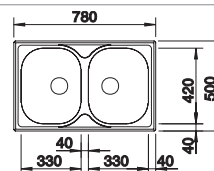

# BLANCO TIPO 8

Stainless steel

- Functional design
- Large bowl sizes
- With 3 ½" stainless steel basket strainer

cabinet size mm	<b>800</b>	<b>800</b>
BLANCO TIPO 8		Compact
Installation from above 		
	reversible	reversible
 natural finish	511924	513459
Bowl depth	160/160 mm	170/170 mm