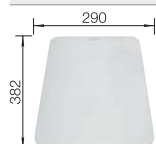

- Suitable for dishwashers 65°C
- Cutting overlay protects knives and chopping board
- Suitable for food use
- For universal use on BLANCO chopping boards

Flexible cutting pad
382 x 290 mm
Plastic

225469