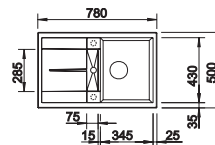

Scope of supply	Without drain remote control
waste kit with space-saving pipe, 3 1/2" basket strainer	

Suggested optional accessories		
 260 530	 260 530	 215 215
Solid beech chopping board 218313	Plastic chopping board in white 217611	Corner caddy 235866

BLANCO UNIT with BLANCO METRA 45 S	
 BLANCO LINUS see page 352	 BLANCO SELECT II 45/2 see page 397

SILGRANIT Sinks
450 mm