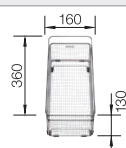

Multifunctional wire basket

223297