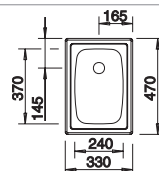

# BLANCO TOP EE 3 x 4

Stainless steel

Bowl's  
stainless steel

- Practical solution for simple requirements
- 1 ½" stainless steel outlet

cabinet size mm	<b>300</b>	
<b>BLANCO TOP EE 3 x 4</b>		
Installation from above		
 natural finish	501067	
Bowl depth	150 mm	
Waste fitting	222458	