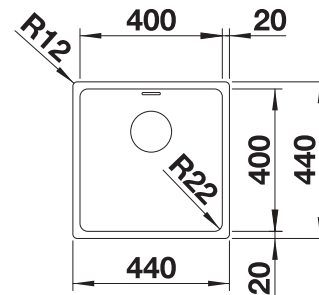

Bowl depth 190 mm

Note: Installing a kitchen mixer tap, drain remote control or soap dispenser in laminate worktops requires a flexible sealing tape.

Please order drain connections for combinations of two individual bowls separately.

Suggested optional accessories

 424 x 240	 197 x 417 x 80	 382 x 432
Ash compound chopping board 230700	Multifunctional stainless steel colander 227692	Drainer 230734

BLANCO UNIT with BLANCO ANDANO 400-IF

BLANCO SONEA-S Flexo see page 333	BLANCO FLEXON II 45/2 see page 399