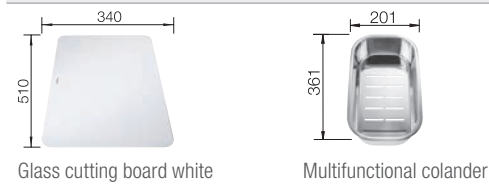

Scope of supply **InFino drain system with remote control**

Glass cutting board white

Multifunctional colander

movable safety glas cutting board, multifunction colander in stainless steel (adequate for main bowl) waste kit with space-saving pipe, 2 x 3 1/2" InFino basket strainer with drain remote control (rotary switch) for the main bowl