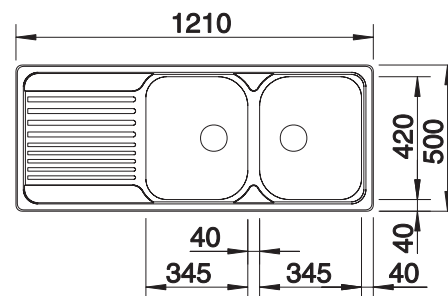

Technical Drawing

Bowl depth 165/165 mm

Stainless steel
sinks

800 mm

Suggested optional accessories

Solid beech chopping board

218313

Plastic chopping board in white

217611

Crockery basket Stainless Steel

220573

BLANCO UNIT with BLANCO TIPO 8 S

BLANCO DARAS-S

see page 367

BLANCO FLEXON II Low 80/3

see page 401