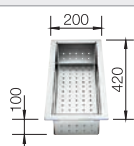

Colander stainless steel

219649