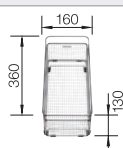

### Suggested optional accessories

Solid beech chopping board

218313

Plastic chopping board in white

217611

Multifunctional wire basket

223297