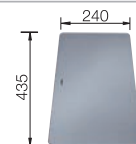

Silver-coloured safety glass cutting board

227697

BLANCO UNIT with BLANCO SUBLINE 340/160-U for Coloured Components