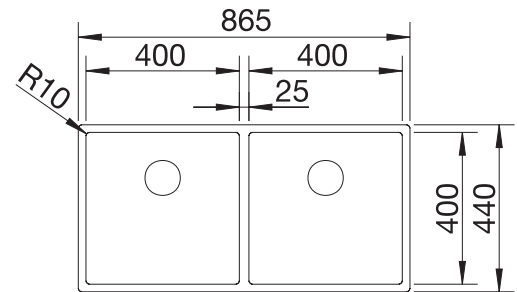

Bowl depth 190/190 mm

Bowls
stainless steel

900 mm

Suggested optional accessories

225333

219649

238482

BLANCO UNIT with BLANCO CLARON 400/400-U

see page 312

see page 407