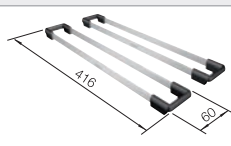

Top rails

235906