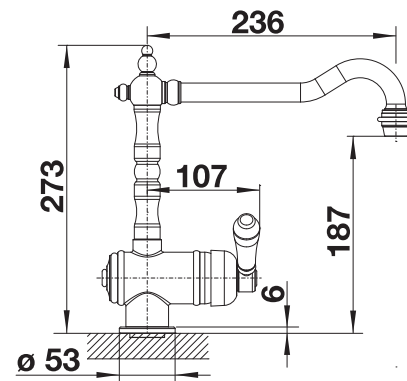

Technical Drawing

Flowrate 13.7 l/min at 3 bar pressure

Scope of supply

- 360° swivel spout for greater reach
- Ø 35 mm tap hole required
- With ceramic disk cartridge
- Flexible connector pipes, 450 mm long and 3/8" nut for particularly easy and safe installation
- Patented jet regulator for markedly reduced scaling
- Stabilisation plate to increase the stability of the tap when fitted in stainless steel sinks
- LGA approved
- DVGW approved

Suggested optional accessories

Dirt filter for corner valve

128434

Jet regulator set for high-pressure mixer taps

521746

Recommendation soap dispenser

BLANCO TORRE Soap dispenser

see page 383