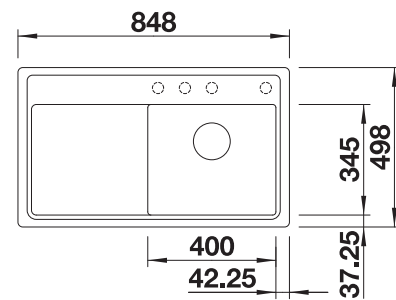

### Technical Drawing

○ Pre-drilled holes for tapping or drilling  
Bowl depth 190 mm