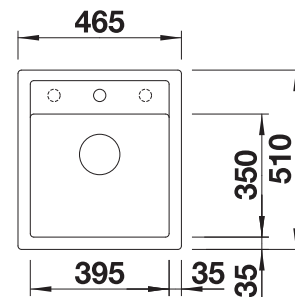

Technical Drawing

R10

○ Pre-drilled holes for tapping or drilling
Bowl depth 190 mm

Suggested optional accessories

232817

235866

514238

BLANCO UNIT with BLANCO DALAGO 45

see page 359

see page 397