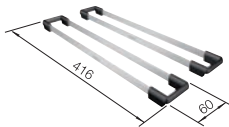

Suggested optional accessories

Top rails

235906