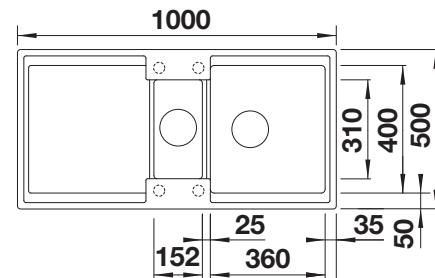

Pre-drilled holes for tapping or drilling  
Bowl depth 200/135 mm

**Suggested optional accessories** **BLANCO UNIT with BLANCO ADIRA 6 S**

Solid beech chopping board

218313

Plastic chopping board in white