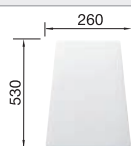

### Suggested optional accessories

Solid beech chopping board

218313

Crockery basket Stainless Steel

220573

Plastic chopping board in white

217611