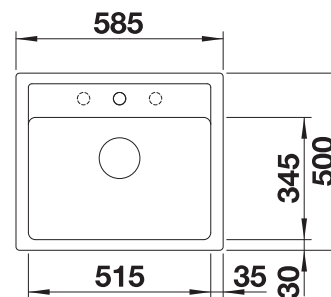

Technical Drawing

R20

○ Pre-drilled holes for tapping or drilling
Bowl depth 190 mm

Suggested optional accessories

218313

217611

BLANCO UNIT with BLANCO LEGRA 6

see page 360

see page 405