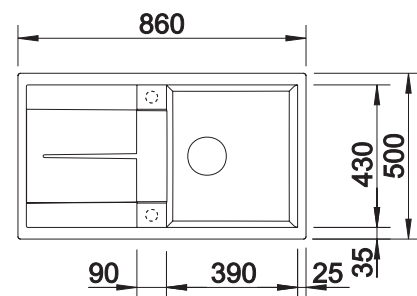

Technical Drawing

○ Pre-drilled holes for tapping or drilling
Bowl depth 190 mm

Suggested optional accessories

218313

217611

223297

BLANCO UNIT with BLANCO METRA 5 S

see page 352

see page 397