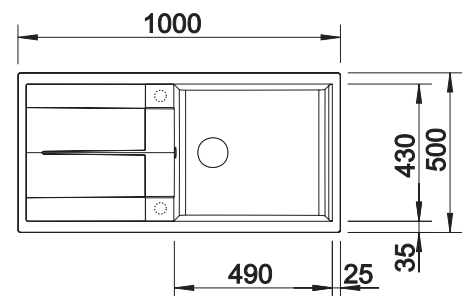

Technical Drawing

○ Pre-drilled holes for tapping or drilling
Bowl depth 190 mm

Suggested optional accessories

218313

217611

235866

BLANCO UNIT with BLANCO METRA XL 6 S

see page 349

see page 394