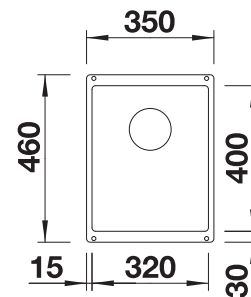

### Technical Drawing

R10

waste kit with space-saving pipe, 3 1/2" InFino basket strainer, fixing kit

Bowl depth 190 mm

Cut-out radius: 10 mm

Note: Please order waste connections for combinations of two individual bowls separately.