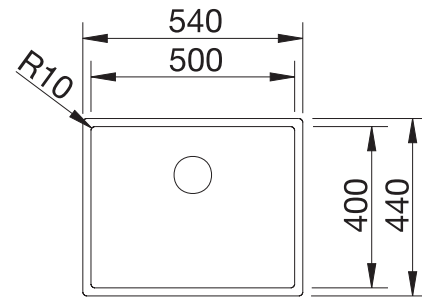

Bowl depth 190 mm

Note: Please order drain connections for combinations of two individual bowls separately.

Suggested optional accessories

223074

223067

223297

BLANCO UNIT with BLANCO CLARON 500-U Durinox

see page 312

see page 394