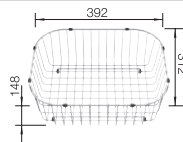

Crockery basket Stainless Steel

220573