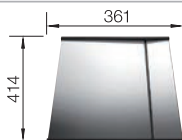

Lay-on drainer

223067