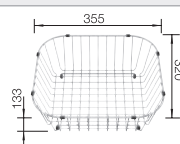

Crockery basket

514238