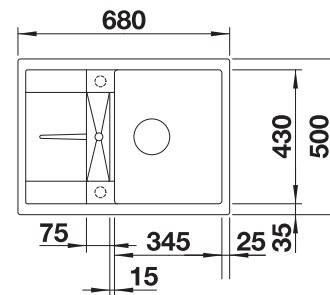

Technical Drawing

R8

○ Pre-drilled holes for tapping or drilling
Bowl depth 190/25 mm

Suggested optional accessories

218313

217611

235866

BLANCO UNIT with BLANCO METRA 45 S Compact

see page 352

see page 397