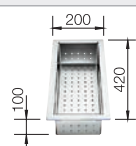

Colander stainless steel

219649