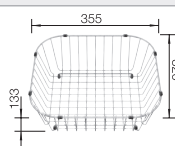

### Suggested optional accessories

Beech wood chopping board

232817

Corner caddy

235866

Crockery basket

514238