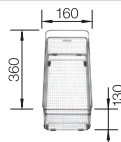

Multifunctional wire basket
223297