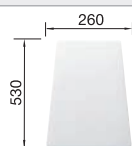

Plastic chopping board in white

217611