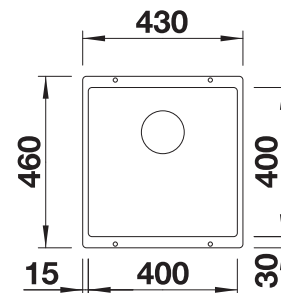

Bowl depth 190 mm

Cut-out radius: 10 mm

Note: Please order waste connections for combinations of two individual bowls separately.

Suggested optional accessories

Ash compound chopping board

230700

Silver-coloured safety glass cutting board

227697

Multifunctional colander

227689

BLANCO UNIT with BLANCO SUBLINE 400-U

BLANCO LINUS-S

see page 349

BLANCO FLEXON II 50/3

see page 399