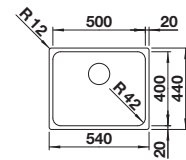

Note: Please order drain connections for combinations of two individual bowls separately.

Scope of supply	InFino drain system without remote control
waste kit with space-saving pipe, 2 x 3 1/2" InFino basket strainer, fixing kit	waste kit with space-saving pipe, 2 x 3 1/2" InFino basket strainer, fixing kit
	waste kit with space-saving pipe, 3 1/2" InFino basket strainer, fixing kit

Suggested optional accessories

 Bamboo chopping board 239449	 Foldable Grid 238482	 Draining tray 513485

BLANCO UNIT with BLANCO SOLIS-U

 BLANCO CANDOR-S see page 354	 BLANCO FLEXON II 60/3 see page 398