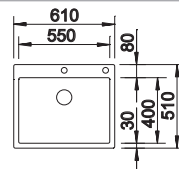

Scope of supply			InFino drain system with remote control
	waste kit with space saving pipe, waste connection, 2 x 3 1/2" InFino basket strainer with drain remote control (PushControl) for the main bowl, fixing kit	waste kit with space saving pipe, 3 1/2" InFino basket strainer with drain remote control (PushControl), fixing kit	waste kit with space saving pipe, 3 1/2" InFino basket strainer with drain remote control (PushControl), fixing kit

Suggested optional accessories			BLANCO UNIT with BLANCO CLARON-IF/A	
 240 420 Glass cutting board 225333	 200 100 420 Colander stainless steel 219649	 460 425 Foldable Grid 238482	 BLANCO drink.filter EVOL-S Pro see page 312	 BLANCO SOLON-IF see page 407