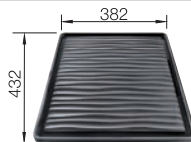

Drainer

230734