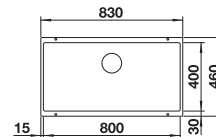

Note: Please order waste connections for combinations of two individual bowls separately.

Scope of supply	InFino drain system without remote control
waste kit with space-saving pipe, waste connection, 2 x 3 1/2" InFino basket strainer, fixing kit	waste kit with space-saving pipe, 3 1/2" InFino basket strainer, fixing kit

Suggested optional accessories			BLANCO UNIT with BLANCO SUBLINE-U	
 Top rails 235906	 Ash compound chopping board 230700	 Silver-coloured safety glass cutting board 227697	 BLANCO LINUS-S see page 349	 BLANCO FLEXON II Low 90/4 see page 401