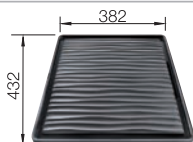

Drainer

230734