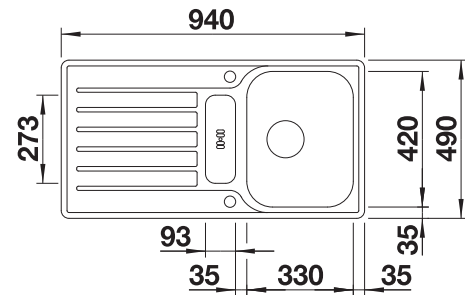

Bowl depth 165/40 mm

Stainless steel
sinks

500 mm

Suggested optional accessories

BLANCO UNIT with BLANCO LANTOS 5 S-IF

220573

see page 366

see page 397