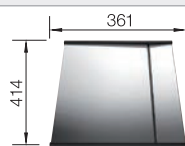

Lay-on drainer

223067