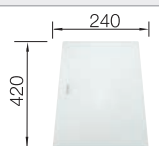

Suggested optional accessories

Glass cutting board

225333