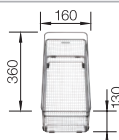

Multifunctional wire basket

223297