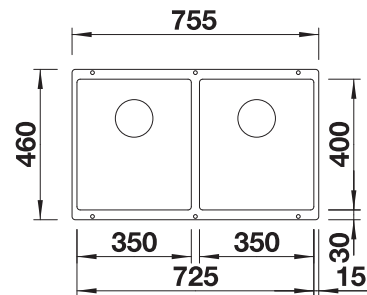

Bowl depth 200/200 mm
Cut-out radius: 10 mm

Note: Drainage components must be ordered separately.

Suggested optional accessories

Top rails

235906

Ash compound chopping board

230700

Silver-coloured safety glass cutting board

227697

BLANCO UNIT with BLANCO SUBLINE 350/350-U for Coloured Components

BLANCO LINUS-S

see page 348

BLANCO FLEXON II Low 80/3

see page 401