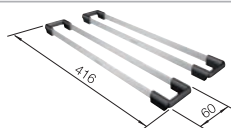

Top rails

235906