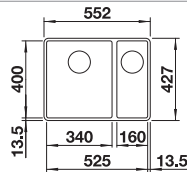

Scope of supply	InFino drain system without remote control
Note: for worktop thicknesses of 15 mm and over, a space for the overflow must be cut out on the underside. Model-related detailed dimensions and drawings can be found with the cut-out information online at www.blanco.com.	waste kit with space saving pipe, waste connection, 2 x 3 1/2" InFino basket strainer

Suggested optional accessories			BLANCO UNIT with BLANCO SUBLINE-F	
Ash compound chopping board 230700	Silver-coloured safety glass cutting board 227697	Top rails 235906	BLANCO LINUS-S see page 349	BLANCO SOLON-IF see page 407