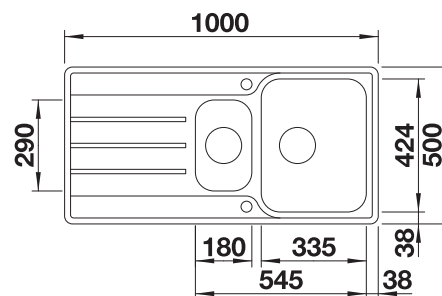

Technical Drawing

Bowl depth 205/145 mm

Stainless steel
sinks

600 mm

Suggested optional accessories

240729

507829

BLANCO UNIT with BLANCO LEMIS 6 S-IF

see page 358

see page 394