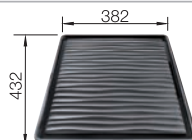

## Suggested optional accessories

Bamboo chopping board

239449

Crockery basket

514238

Drainer

230734