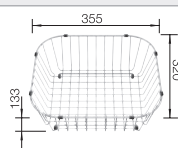

Crockery basket

514238