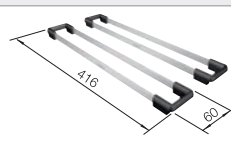

Top rails

235906