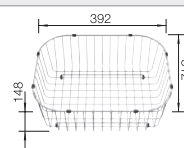

### Suggested optional accessories

Solid beech chopping board

218313

Plastic chopping board in white

217611

Crockery basket Stainless Steel

220573