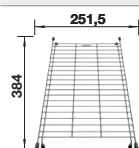

Floating grid

234795

BLANCO UNIT with BLANCO VINTERA XL 9-UF