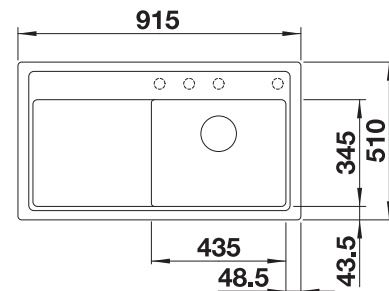

Technical Drawing

○ Pre-drilled holes for tapping or drilling
Bowl depth 190 mm

Suggested optional accessories

229421

224629

223077

BLANCO UNIT with BLANCO ZENAR 5 S

see page 335

see page 397