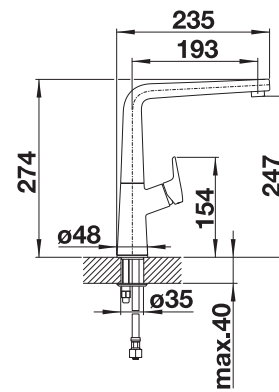

Technical Drawing

Flowrate 12.6 l/min at 3 bar pressure

Scope of supply

- 360° swivel spout for greater reach
- High drill hole of 35 mm diameter required
- With ceramic disk cartridge
- Flexible connector pipes, 450 mm long and 3/8" nut for particularly easy installation
- Patented jet regulator for markedly reduced scaling
- Stabilisation plate to increase the stability of the tap when fitted in stainless steel sinks
- LGA approved
- DVGW planned

Suggested optional accessories

Dirt filter for corner valve

128434

Recommendation soap dispenser

BLANCO LATO Soap dispenser

see page 382