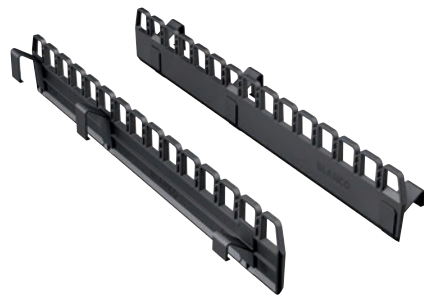

Accessories for BLANCO waste systems

BLANCO SELECT Clip

- Clip-on strips for safe and easy attachment of the waste bag
- Suitable for all BLANCO SELECT II and FLEXON II bin sizes from 15 litres and any waste bag size
- Solution for optimum capacity utilisation of the SELECT II and FLEXON II bins
- Design perfectly matched to BLANCO SELECT II and FLEXON II

521300