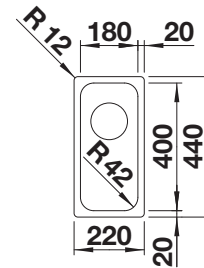

Bowl depth 125 mm

Note: Installing a kitchen mixer tap, drain remote control or soap dispenser in laminate worktops requires a flexible sealing tape.

Please order drain connections for combinations of two individual bowls separately.

Bowls
stainless steel

300 mm