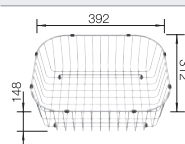

Suggested optional accessories

Crockery basket Stainless Steel

220573