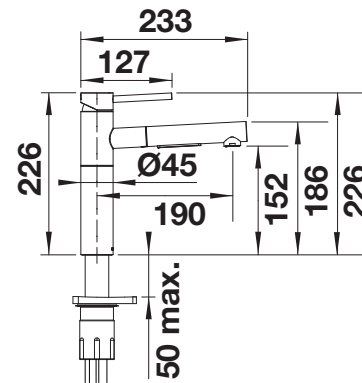

Technical Drawing

Flowrate 7.9 l/min at 3 bar pressure

Scope of supply

- 140° swivel spout for greater reach
- Ø 35 mm tap hole required
- With ceramic disk cartridge
- Easy and fast professional mixer tap installation with the BLANCOlock
- Flexible connection pipes, 700 mm long and 3/8" nut for particularly easy and safe installation
- Patented jet regulator for markedly reduced scaling
- Stabilising plate to increase the stability of the tap when fitted in stainless steel sinks
- With non-return valve and thus guaranteed against reflux in accordance with EN 1717
- LGA approved
- DVGW planned

Mixer taps

Suggested optional accessories

Dirt filter for corner valve

128434

Spray hose guide for kitchen mixer taps

511920

Recommendation soap dispenser

BLANCO LATO Soap dispenser

see page 382