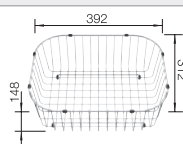

Suggested optional accessories

Crockery basket Stainless Steel

220573