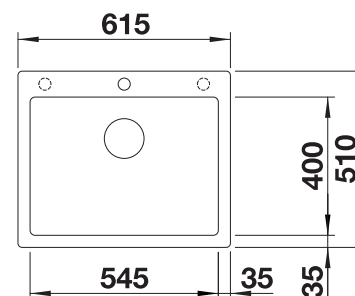

○ Pre-drilled holes for tapping or drilling

Bowl depth 220 mm

The optional ash compound chopping board can only be placed on the edge of the bowl if the diameter of the kitchen mixer tap is less than 48 mm.

Note: Drainage components must be ordered separately.

Suggested optional accessories

Ash compound chopping board

230700

Top rails

235906

Foldable Grid

238482

BLANCO UNIT with BLANCO PLEON 6 for Coloured Components

BLANCO ALTA-S II

see page 336

BLANCO SELECT II 60/3

see page 394