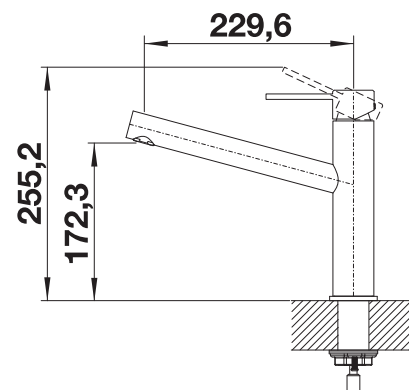

Technical Drawing

Flowrate 13.4 l/min at 3 bar pressure