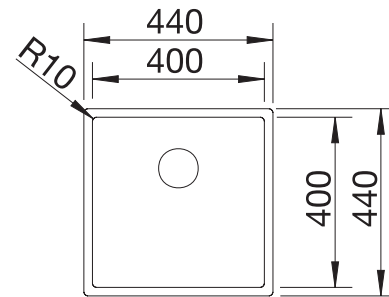

Bowl depth 190 mm

Note: Please order drain connections for combinations of two individual bowls separately.

Bowls
stainless steel

450 mm

Suggested optional accessories

223074

219649

235906

BLANCO UNIT with BLANCO CLARON 400-U

see page 312

see page 397