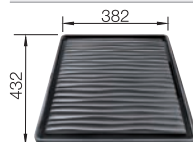

Drainer, quality plastic black-grey for undermount sink

230734