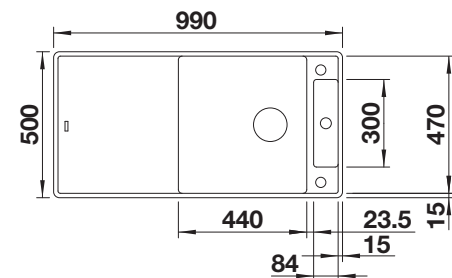

Bowl depth 190/45 mm

Suggested optional accessories

BLANCO UNIT with BLANCO AXIA III XL 6 S-F

see page 329

see page 393