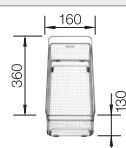

### Suggested optional accessories

Solid beech chopping board

218313

Plastic chopping board in white

217611

Multifunctional wire basket

223297