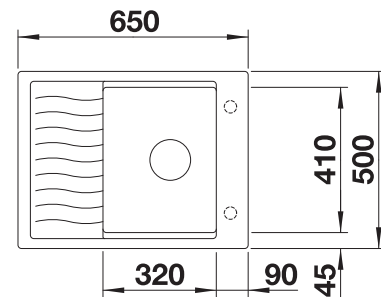

○ Pre-drilled holes for tapping or drilling
Bowl depth 190 mm

Suggested optional accessories

218313

217611

227689

BLANCO UNIT with BLANCO ELON 45 S

see page 344

see page 397