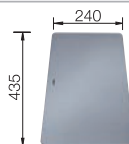

Silver-coloured safety glass cutting board

227697