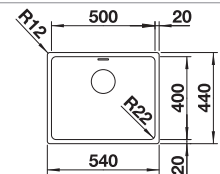

Note: Installing a kitchen mixer tap, drain remote control or soap dispenser in laminate worktops requires a flexible sealing tape.

Please order drain connections for combinations of two individual bowls separately.

Scope of supply			InFino drain system without remote control
	waste kit with space-saving pipe, 2 x 3 1/2" InFino basket strainer, fixing kit	waste kit with space-saving pipe, 2 x 3 1/2" InFino basket strainer, fixing kit	waste kit with space-saving pipe, 3 1/2" InFino basket strainer, fixing kit