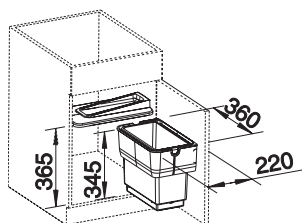

- Compact system for mounting directly on the cabinet door
- One model for 45 cm, 50 cm and 60 cm cabinets
- Bin can easily be removed by lifting upwards
- Opens up comfortably with the cabinet door
- Removable bin cover with placement area for lightweight implements i.e. sponges
- Continuously adjustable: also for panel doors
- Optional partition to divide the bin into two

cabinet size mm	450	450
BLANCO SINGOLO	S	
	512881	512880
Volume	14 l	14 l