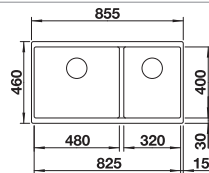

Note: Please order waste connections for combinations of two individual bowls separately.

Scope of supply	InFino drain system without remote control
waste kit with space-saving pipe, waste connection, 2 x 3 1/2" InFino basket strainer, fixing kit	waste kit with space-saving pipe, 3 1/2" InFino basket strainer, fixing kit

Suggested optional accessories			BLANCO UNIT with BLANCO SUBLINE-U	
 Top rails 235906	 Ash compound chopping board 230700	 Silver-coloured safety glass cutting board 227697	 BLANCO LINUS-S see page 349	 BLANCO FLEXON II Low 90/4 see page 401