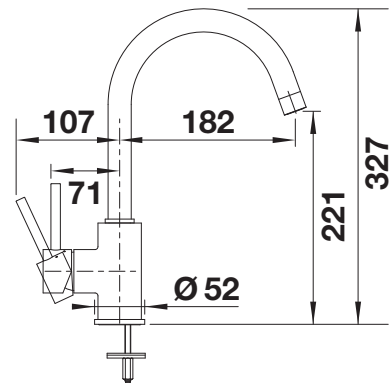

BLANCO MIDA

- Gently rounded spout on a slender body
- For the easy filling of tall pots and vases
- Enlarged working radius thanks to the 360° swivel spout

Solid spout

Metallic surface		
	chrome	517742
SILGRANIT Look		
	black	526145
	anthracite	519415
	volcano grey	526965
	white	519418
	soft white	526966
	coffee	519423
Special colours		
	black matt	526649

Technical Drawing

Flowrate 15.12 l/min at 3 bar pressure

Scope of supply

- 360° swivel spout for greater reach
- Ceramic disk cartridge
- Flexible connector pipes, 350 mm long and 3/8" nut for particularly easy installation
- Nylon-sheathed spray hose
- With non-return valve and thus guaranteed against reflux in accordance with EN 1717
- Ø 35 mm tap hole required
- Stabilisation plate to increase the stability of the tap when fitted in stainless steel sinks
- LGA approved
- DVGW approved

Suggested optional accessories

Dirt filter for corner valve

128434

Jet regulator set for high-pressure mixer taps

521746

Recommendation soap dispenser

BLANCO LATO Soap dispenser

see page 382