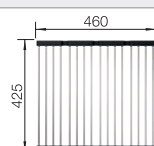

## Suggested optional accessories

Wooden chopping board

223074

Lay-on drainer

223067

Foldable Grid

238482