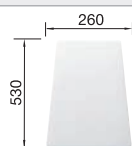

### Suggested optional accessories

Solid beech chopping board

218313

Plastic chopping board in white

217611

Crockery basket Stainless Steel

220573