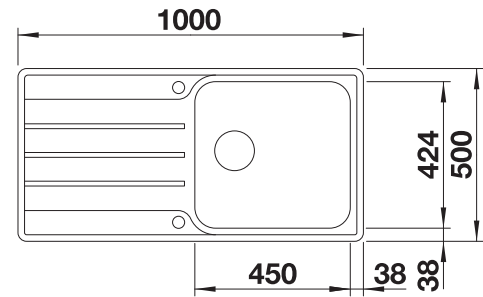

Technical Drawing

Bowl depth 205 mm

Stainless steel
sinks

600 mm

Suggested optional accessories

507829

BLANCO UNIT with BLANCO LEMIS XL 6 S-IF

see page 358

see page 394