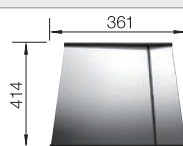

Lay-on drainer

223067