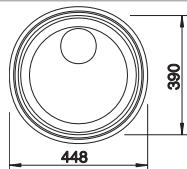

Cut-out for IF - flat rim for lay-on installation into worktop from above
Flushmount installation