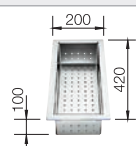

Colander stainless steel

219649