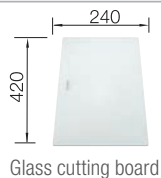

Suggested optional accessories

Glass cutting board

225333