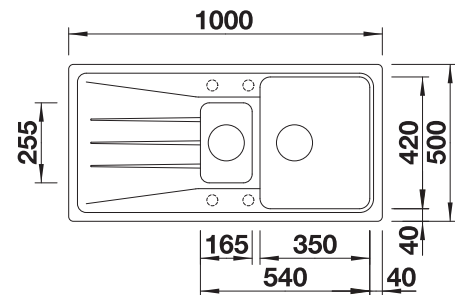

Technical Drawing

○ Pre-drilled holes for tapping or drilling
Bowl depth 190/120 mm

Suggested optional accessories

Solid beech chopping board

218313

Plastic chopping board in white

217611

Multifunctional colander

231178

BLANCO UNIT with BLANCO SONA 6 S

BLANCO KANO-S

see page 358

BLANCO BOTTON Pro 60/3
Automatic

see page 404