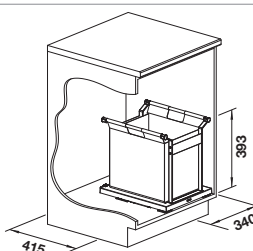

- XL Bag for storage or collection of dry recycling materials such as glass, paper, cans or plastics
- Strong aluminium structure securely holds the XL bag open inplace
- Easy access thanks to the wide opening and the full-extension sliding function
- Portable XL bag can be easily removed and placed back on the sliding basetray
- Design in dark grey and aluminium matching all BLANCO cabinet organization elements
- Easy to clean: Bag can be removed and hand-washed with a mild detergent

NEW

Hinged door

cabinet size mm	450
Item width mm	340
BLANCO Universal Bag XL 40	
	527669
Number of containers	1 St.