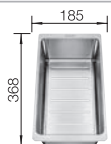

Suggested optional accessories

Multifunctional colander

233739