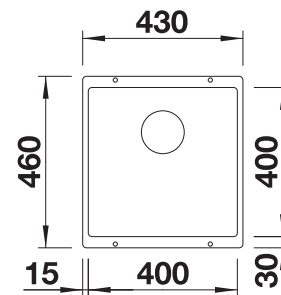

Bowl depth 190 mm

Cut-out radius: 10 mm

Note: Drainage components must be ordered separately.
Note: Please order waste connections for combinations of two individual bowls separately.

Suggested optional accessories

Ash compound chopping board

230700

Silver-coloured safety glass cutting board

227697

Multifunctional colander

227689

BLANCO UNIT with BLANCO SUBLINE 400-U for Coloured Components

BLANCO LINUS-S

see page 348

BLANCO FLEXON II 50/3

see page 399