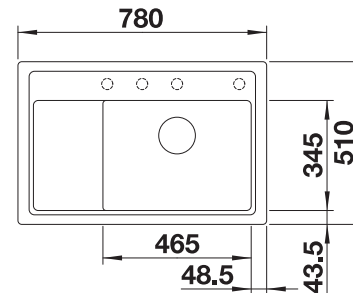

○ Pre-drilled holes for tapping or drilling
Bowl depth 190 mm

Suggested optional accessories

233679

233677

223077

BLANCO UNIT with BLANCO ZENAR XL 6 S Compact

see page 334

see page 394