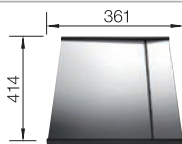

Lay-on drainer

223067