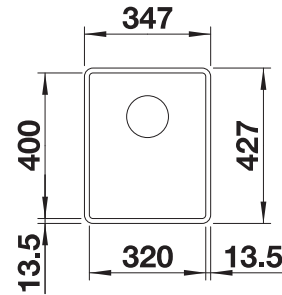

Technical Drawing

R10

waste kit with space-saving pipe, 3 1/2" InFino basket strainer

Bowl depth 190 mm

Note:

for worktop thicknesses of 15 mm and over, a space for the overflow must be cut out on the underside.

Model-related detailed dimensions and drawings can be found with the cut-out information online at www.blanco.com.