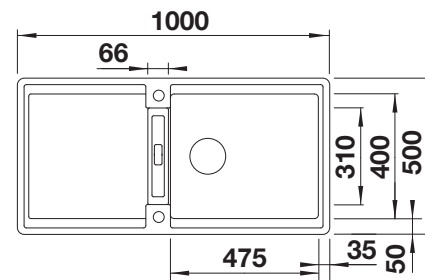

Bowl depth 200 mm

Suggested optional accessories

218313

217611

527644

NEW

BLANCO UNIT with BLANCO ADIRA XL 6 S

see page 336

see page 393