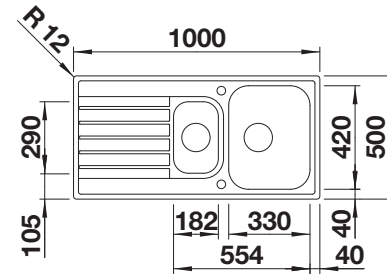

Bowl depth 165/95 mm

Stainless steel sinks

600 mm

Suggested optional accessories

218313

220573

217611

BLANCO UNIT with BLANCO LIVIT II 6 S

see page 358

see page 408