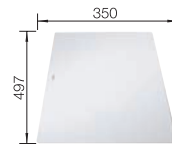

Glass cutting board white