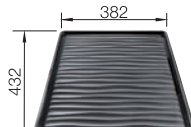

Drainer

230734