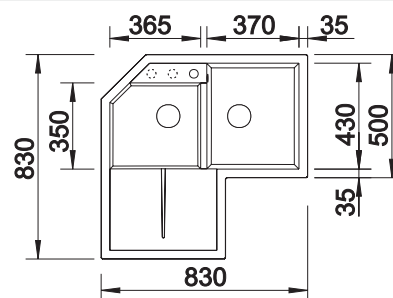

Technical Drawing

R8

○ Pre-drilled holes for tapping or drilling
Bowl depth 190/130 mm
Cut-out by template.

Suggested optional accessories

218313

217611

235866

BLANCO UNIT with BLANCO METRA 9 E

see page 349

see page 407