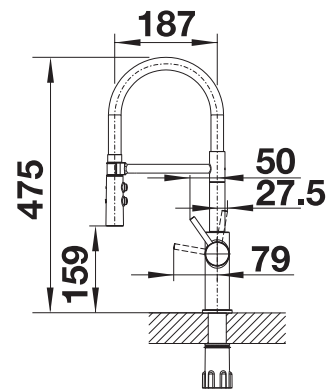

BLANCO CATRIS-S Flexo

- Classic lines flow into semi-professional design and features
- Flexible black hose provides optimal range of motion
- Dual spray with integrated flow stop: easy switch from aerated stream to powerful rinse spray
- Precise magnetic holder ensures convenient hose docking
- Low height ideally combines with kitchen wall units
- Also available in black matt surface finish

PVD		
	NEW satin dark steel	527731
	PVD steel	525792
Metallic surface		
	chrome	525791
Special colours		
	black matt	525793

Pull-out dual spray

Extendable spray

Technical Drawing

Flowrate 7.8 l/min at 3 bar pressure

Scope of supply

- 360° swivel spout for greater reach
- Ø 35 mm tap hole required
- Cartridge with ceramic seals
- Spray made of plastic
- Black hose made of silicone
- Flexible connection pipes with a length of 450 mm and 3/8" nut for particularly easy and secure installation
- Patented jet regulator for markedly reduced scaling
- Stabilising plate to increase the stability of the tap when fitted in stainless steel sinks
- With non-return valve and thus guaranteed against reflux in accordance with EN 1717
- LGA approved
- DVGW approved

Suggested optional accessories

Dirt filter for corner valve

128434

Recommendation soap dispenser

BLANCO LATO Soap dispenser

see page 382