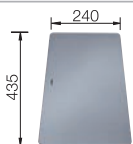

Suggested optional accessories

Silver-coloured safety glass cutting board
227697