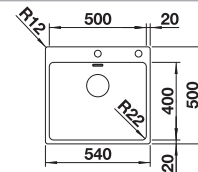

Scope of supply		InFino drain system with remote control
Note: Additional drill hole possible. The subsequent drill hole should be carried out by a specialist company.	waste kit with space-saving pipe, 2 x 3 1/2" InFino basket strainer with drain remote control (PushControl) for the main bowl, fixing kit	waste kit with space-saving pipe, 3 1/2" InFino basket strainer with drain remote control (PushControl), fixing kit

Suggested optional accessories			BLANCO UNIT with BLANCO ANDANO-IF/A	
 424 x 240 mm Ash compound chopping board 230700	 197 x 417 x 80 mm Multifunctional stainless steel colander 227692	 416 x 80 mm Top rails 235906	 BLANCO SONEA-S Flexo see page 333	 BLANCO FLEXON II 60/3 see page 398