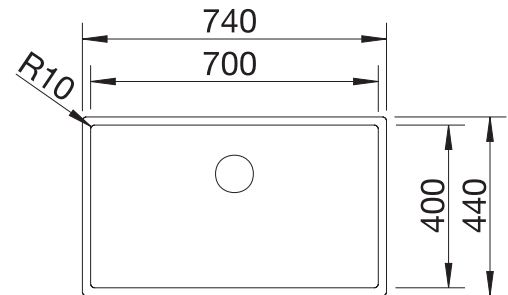

Bowl depth 190 mm

Note: Installing a kitchen mixer tap, drain remote control or soap dispenser in laminate worktops requires a flexible sealing tape.

Please order drain connections for combinations of two individual bowls separately.

Suggested optional accessories

223074

223067

223297

BLANCO UNIT with BLANCO CLARON 700-IF Durinox

see page 312

see page 401