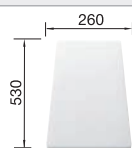

Solid beech chopping board

218313

Plastic chopping board in white

217611

**BLANCO UNIT with BLANCODANA 6**

BLANCO MIDA-S

see page 360

BLANCO SOLON-IF