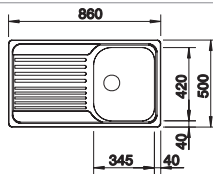

Scope of supply **Without drain remote control**
waste kit with space-saving pipe, 3 ½" basket strainer, seal

Stainless steel sinks
450 mm

Suggested optional accessories		
 Solid beech chopping board 218313	 Plastic chopping board in white 217611	 Crockery basket Stainless Steel 220573

BLANCO UNIT with BLANCO TIPO 45 S	
 BLANCOWEGA II see page 366	 BLANCO BOTTON Pro 45/2 Manual see page 405