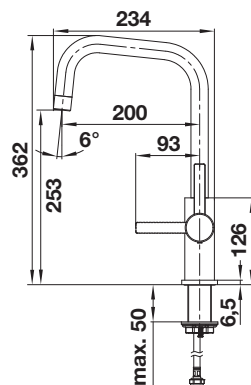

Technical Drawing

Flowrate 14.1 l/min at 3 bar pressure