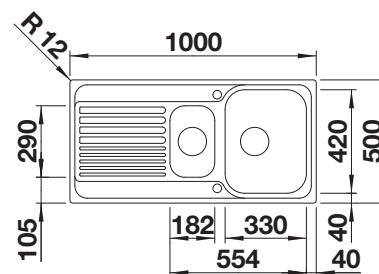

Technical Drawing

Bowl depth 170/90 mm

Stainless steel
sinks

600 mm

Suggested optional accessories

218313

220573

217611

BLANCO UNIT with BLANCO TIPO II 6 S

see page 367

see page 408