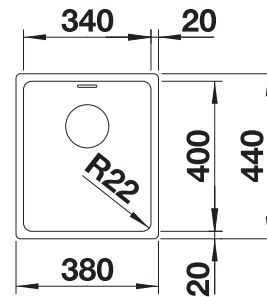

Bowl depth 190 mm

Note: Please order drain connections for combinations of two individual bowls separately.

Bowls
stainless steel

400 mm

Suggested optional accessories

230700

227692

238482