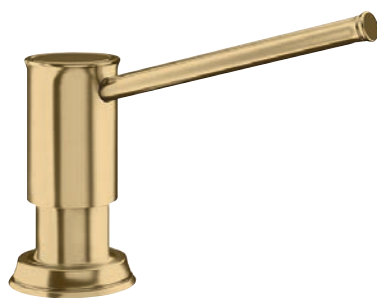

BLANCO LIVIA

- Modern design with optically contrasting decor elements
- System solution with matching remote control and mixer tap
- Available in various surface finishes
- Easy to fill from above

PVD		
	satin gold	526698
Metallic surface		
	chrome	521291