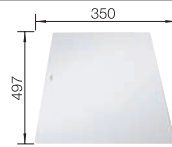

Glass cutting board white