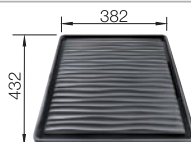

Drainer

230734