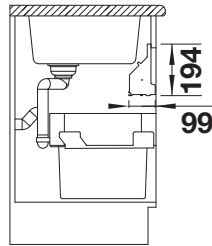

- Keeps the sink and cabinet organized and tidy
- Slim shelf on the top of the cabinet provides extra space for storing sink utensils like brushes, sponges and waste bags
- Quick access to stored items at ergonomic reach
- Matches other cabinet organization components like SELECT II and FLEXON II
- For 60 cm wide cabinets, available for pull-out fronts (P) and hinged doors (H)

Pull-out front

Hinged door

cabinet size mm	600	600
BLANCO Orga Shelf 60	H	P
	527459	527458