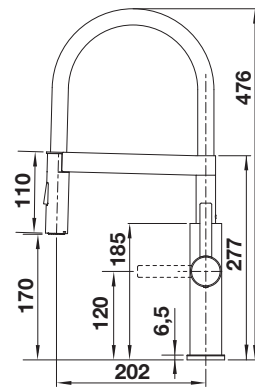

Technical Drawing

Flowrate 9 l/min at 3 bar pressure

Scope of supply

- 360° swivel spout for greater reach
- Ø 35 mm tap hole required
- With ceramic disk cartridge
- spray made of plastic
- Black hose made of silicone
- Flexible connector pipes, 700 mm long and 3/8" nut for particularly easy and safe installation
- Patented jet regulator for markedly reduced scaling
- Stabilisation plate to increase the stability of the tap when fitted in stainless steel sinks
- With non-return valve and thus guaranteed against reflux in accordance with EN 1717
- LGA approved
- DVGW planned

Suggested optional accessories

Dirt filter for corner valve

128434

Recommendation soap dispenser

BLANCO PIONA Soap dispenser

see page 381