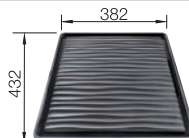

Bowls stainless steel

500 mm

**Suggested optional accessories**

Top rails

235906

Crockery basket

514238

Drainer