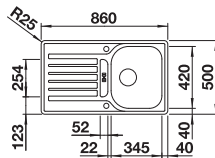

Scope of supply **With drain remote control**
waste kit with space-saving pipe, 3 ½" basket strainer with drain remote control (rotary switch)

Stainless steel sinks
450 mm

Suggested optional accessories

Crockery basket Stainless Steel
220573

BLANCO UNIT with BLANCO LANTOS 45 S-IF

BLANCOWEGA II
see page 366

BLANCO SELECT II 45/2
see page 397