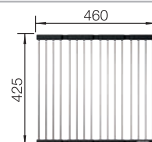

Foldable Grid

238482