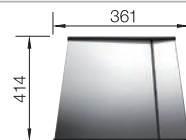

Lay-on drainer

223067