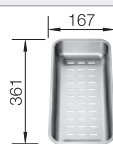

Suggested optional accessories

Multifunctional colander

223077