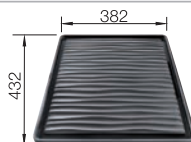

### Suggested optional accessories

Solid beech chopping board

225362

Multifunctional stainless steel colander

226189

Drainer

230734