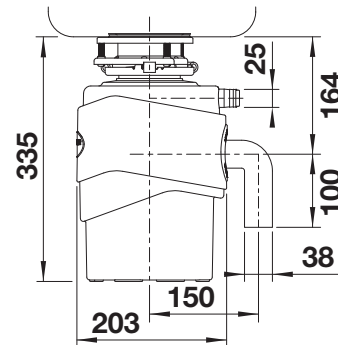

## Technical Drawing

3 1/2" sink outlet required, Product weight: 10.2 kg, Non-detachable 90 cm power cord, Reset-button on bottom of the FWD (note accessibility)