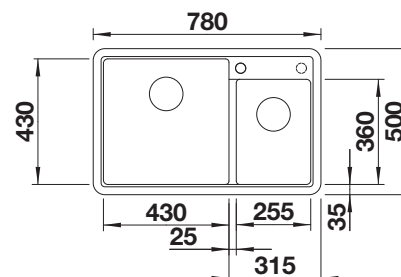

Technical Drawing

○ Pre-drilled holes for tapping or drilling
Bowl depth 190/190 mm

Suggested optional accessories

Solid beech chopping board

218313

Plastic chopping board in white

217611

BLANCO UNIT with BLANCO LEGRA 8

BLANCO MIDA-S

see page 360

BLANCO SOLON-IF

see page 407