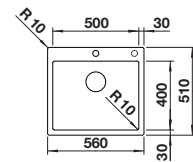

Scope of supply			InFino drain system with remote control
	waste kit with space saving pipe, waste connection, 2 x 3 1/2" InFino basket strainer with drain remote control (PushControl) for the main bowl, fixing kit	waste kit with space saving pipe, 3 1/2" InFino basket strainer with drain remote control (PushControl), fixing kit	waste kit with space saving pipe, 3 1/2" InFino basket strainer with drain remote control (PushControl), fixing kit

Suggested optional accessories			BLANCO UNIT with BLANCO CLARON-IF/A	
 240 420 Glass cutting board 225333	 200 100 420 Colander stainless steel 219649	 460 425 Foldable Grid 238482	 BLANCO drink.filter EVOL-S Pro see page 312	 BLANCO SOLON-IF see page 407