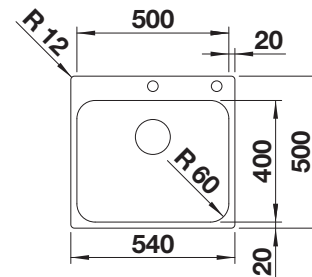

Technical Drawing

Bowl depth 175 mm

Note: Additional drill hole possible. The subsequent drill hole should be carried out by a specialist company.

Suggested optional accessories

238482

514238

230734

BLANCO UNIT with BLANCO SUPRA 500-IF/A R12

see page 360

see page 407