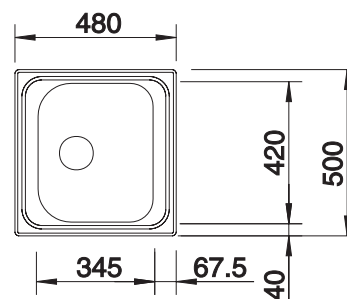

### Technical Drawing

Bowl depth 160 mm