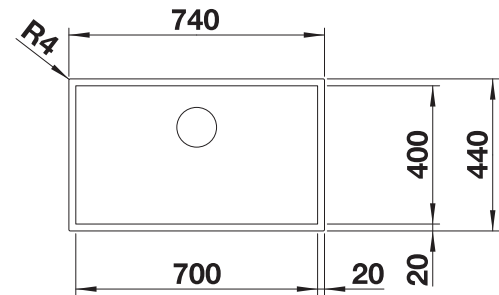

Bowl depth 185 mm

Note: Please order drain connections for combinations of two individual bowls separately.

Bowl's stainless steel

800 mm

Suggested optional accessories			BLANCO UNIT with BLANCO ZEROX 700-U Durinox	
Glass cutting board	Lay-on drainer	Multifunctional wire basket	BLANCO LINEE-S	BLANCO SOLON-IF
225333	223067	223297	see page 329	see page 407