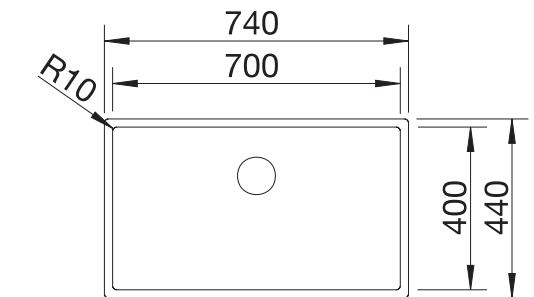

Bowl depth 190 mm

Note: Please order drain connections for combinations of two individual bowls separately.

Bowls
stainless steel

800 mm

Suggested optional accessories			BLANCO UNIT with BLANCO CLARON 700-U Durinox	
Wooden chopping board	Lay-on drainer	Multifunctional wire basket	BLANCO drink.filter EVOL-S Pro	BLANCO FLEXON II Low 80/3
223074	223067	223297	see page 312	see page 401