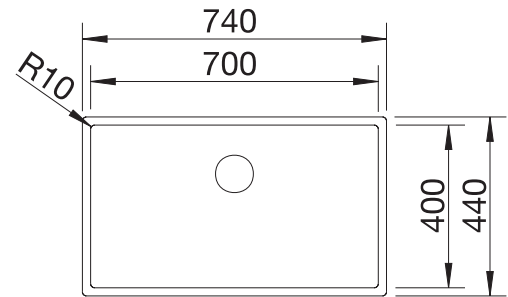

Bowl depth 190 mm

Bowl's stainless steel

800 mm

Suggested optional accessories

223074

223067

223297

BLANCO UNIT with BLANCO CLARON 700-IF Dark Steel

see page 325

see page 401