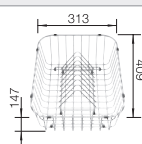

Suggested optional accessories

Crockery basket with plate stack

507829