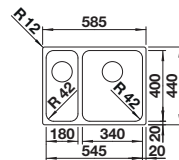

Note: Please order drain connections for combinations of two individual bowls separately.

Scope of supply	InFino drain system without remote control
waste kit with space-saving pipe, 2 x 3 1/2" InFino basket strainer, fixing kit	waste kit with space-saving pipe, 2 x 3 1/2" InFino basket strainer, fixing kit
	waste kit with space-saving pipe, 3 1/2" InFino basket strainer, fixing kit

Suggested optional accessories

 Bamboo chopping board 239449	 Foldable Grid 238482	 Draining tray 513485

BLANCO UNIT with BLANCO SOLIS-U

 BLANCO CANDOR-S see page 354	 BLANCO FLEXON II 60/3 see page 398