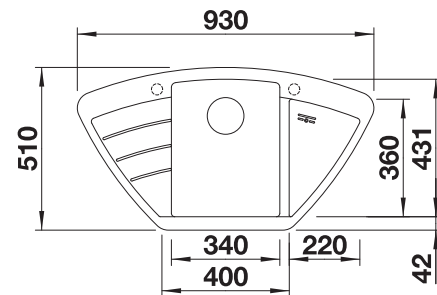

Technical Drawing

○ Pre-drilled holes for tapping or drilling
Bowl depth 180/27 mm
Cut-out by template.

Suggested optional accessories

223297

507829

BLANCO UNIT with BLANCO ZIA 9 E

see page 358

see page 392