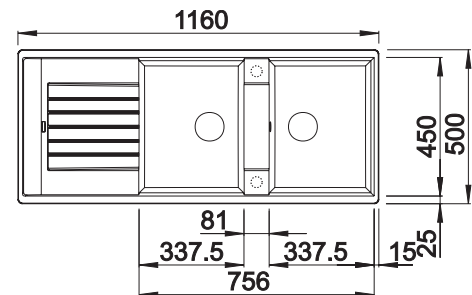

Technical Drawing

○ Pre-drilled holes for tapping or drilling
Bowl depth 190/190 mm

Suggested optional accessories

218313

217611

223297

BLANCO UNIT with BLANCO ZIA 8 S

see page 358

see page 407