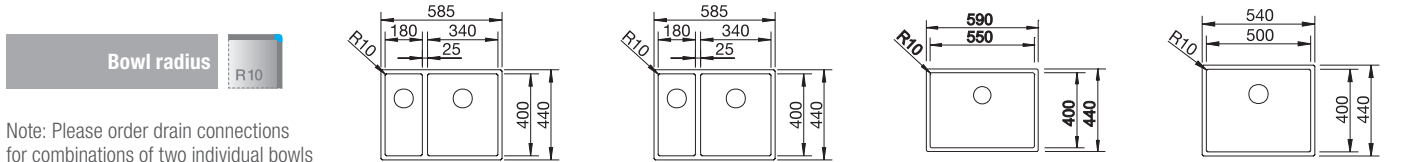

Note: Please order drain connections for combinations of two individual bowls separately.

Scope of supply				InFino drain system without remote control
	waste kit with space saving pipe, waste connection, 2 x 3 1/2" InFino basket strainer, fixing kit	waste kit with space saving pipe, waste connection, 2 x 3 1/2" InFino basket strainer, fixing kit	waste kit with space saving pipe, 3 1/2" InFino basket strainer, fixing kit	waste kit with space saving pipe, 3 1/2" InFino basket strainer, fixing kit

Suggested optional accessories			BLANCO UNIT with BLANCO CLARON-U	
 Glass cutting board 225333	 Colander stainless steel 219649	 Foldable Grid 238482	 BLANCO drink.filter EVOL-S Pro see page 312	 BLANCO SOLON-IF see page 407