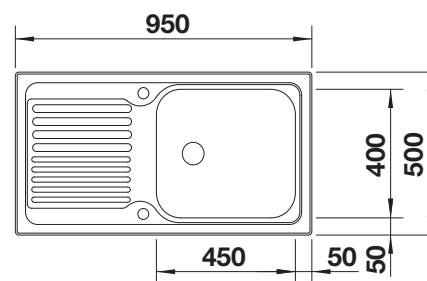

Technical Drawing

Bowl depth 190 mm

Stainless steel
sinks

600 mm

Suggested optional accessories

218313

217611

220573

BLANCO UNIT with BLANCO TIPO XL 6 S

see page 366

see page 398