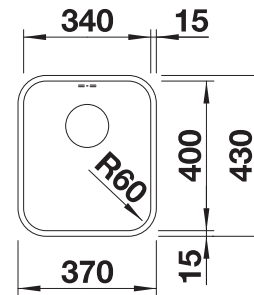

Technical Drawing

Bowl depth 175 mm

Note: Please order drain connections for combinations of two individual bowls separately.

Bowls
stainless steel

400 mm

Suggested optional accessories

235906

514238

230734

BLANCO UNIT with BLANCO SUPRA 340-U

see page 360

see page 406