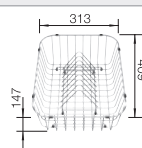

Crockery basket with plate stack

507829