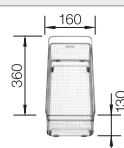

Multifunctional wire basket

223297