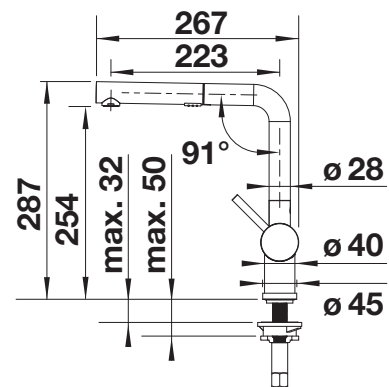

Technical Drawing

Flowrate 8.34 l/min at 3 bar pressure

Scope of supply

- Single-lever mixer tap
- 140° swivel spout for greater reach
- Ø 35 mm tap hole required
- With ceramic disk cartridge
- Metal-sheathed spray hose
- Flexible connector pipes, 450 mm long and 3/8" nut for particularly easy installation
- Patented jet regulator for markedly reduced scaling
- Stabilisation plate to increase the stability of the tap when fitted in stainless steel sinks
- With non-return valve and thus guaranteed against reflux in accordance with EN 1717
- LGA approved
- DVGW approved

Suggested optional accessories

Dirt filter for corner valve

128434

Spray hose guide for kitchen mixer taps

511920

Recommendation soap dispenser

BLANCO LATO Soap dispenser

see page 382