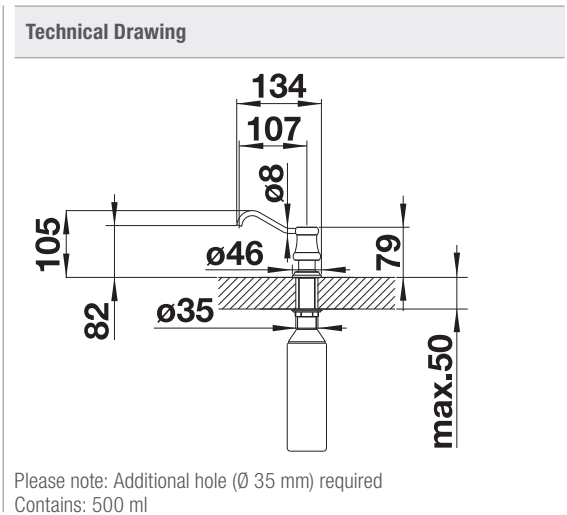

- Modern edge to the traditional farmhouse style
- Practical accessory for daily life
- Easy refill from above

Metallic surface		
	chrome	524290