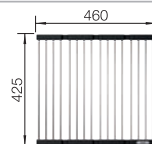

## Suggested optional accessories

Glass cutting board

225333

Colander stainless steel

219649

Foldable Grid

238482