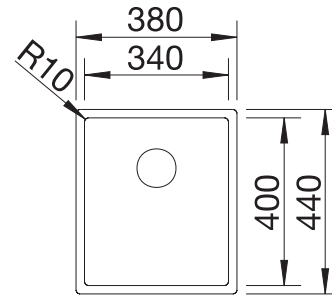

Bowl depth 190 mm

Note: Please order drain connections for combinations of two individual bowls separately.

Bowls stainless steel

400 mm

Suggested optional accessories

223074

223067

238482

BLANCO UNIT with BLANCO CLARON 340-U Durinox

see page 312

see page 407