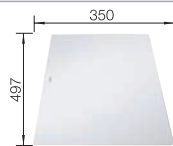

Glass cutting board white

ash compound bridging chopping board, waste kit with space-saving pipe, 3 1/2" InFino basket strainer with drain remote control (rotary switch)

or

glass cutting board, waste kit with space-saving pipe, 3 1/2" InFino basket strainer with drain remote control (rotary switch)