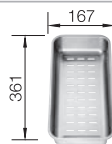

Multifunctional colander

223077