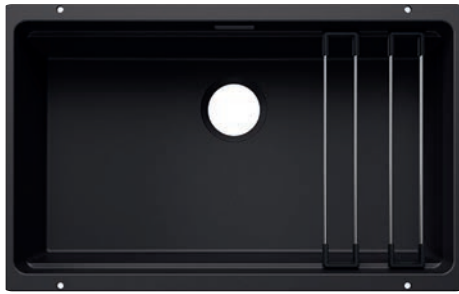

# BLANCO ETAGON 700-U for Coloured Components SILGRANIT

Bowls  
SILGRANIT

800 mm

- Generous staggered bowl with added functionality
- Integrated step creates an additional functional level
- Clever system concept with versatile ETAGON rails
- High-quality features with the covered C-overflow and InFino drain system – elegantly integrated and easy-care
- For undermount installation, ideal in combination with high-quality worktops
- Maximum colour flexibility by choosing complementing waste fitting set in satin gold, black matt, satin dark steel or satin platinum metal finishes (to be ordered with separate article number)