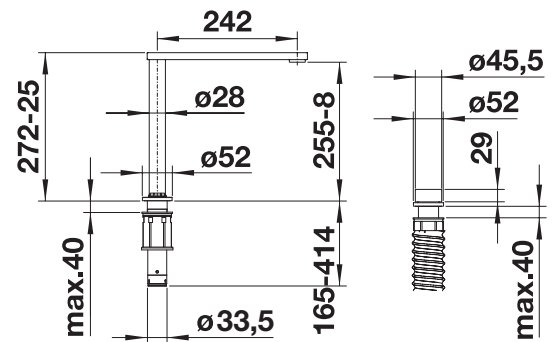

Technical Drawing

Flowrate 11.5 l/min at 3 bar pressure

Scope of supply

- Spout can be retracted and swivelled by 360°
- 2 x 35 mm Ø tap holes required for tap and operating lever
- With ceramic disk cartridge
- Flexible connector pipes, 750 mm long and 3/8" nut for particularly easy installation
- Patented jet regulator for markedly reduced scaling
- Stabilisation plate to increase the stability of the tap when fitted in stainless steel sinks
- LGA approved
- DVGW planned

Suggested optional accessories

Dirt filter for corner valve

128434

Recommendation soap dispenser

BLANCO PIONA Soap dispenser

see page 381