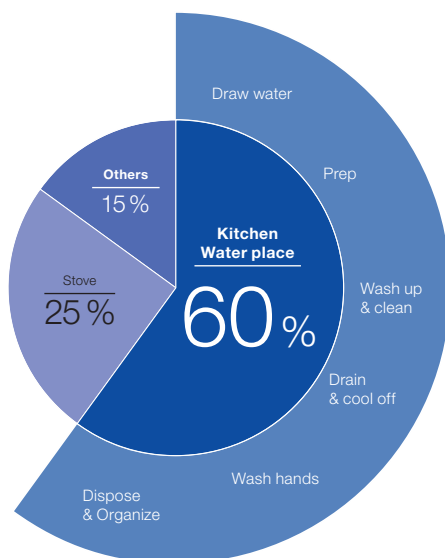

The key role of the kitchen water place

The busiest area in the kitchen is the water place, where we spend over 60 % of our time. A BLANCO UNIT makes the planning of this area easy and the installation stress-free. All components fit together and are efficiently installed in the sink cabinet. In daily kitchen use, the components of a BLANCO UNIT work together to provide pleasing workflows and a beautiful look.

Style, colour and material combinations are key factors in building the right kitchen water place. Choose from our wide selection of styles, colours, materials and features to create an appealing BLANCO UNIT that matches the desired kitchen design style and it is easy to install.