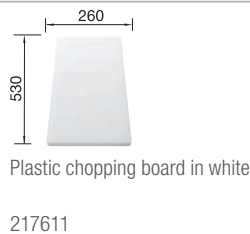

Suggested optional accessories