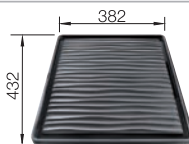

## Suggested optional accessories

Bamboo chopping board

239449

Crockery basket

514238

Drainer

230734