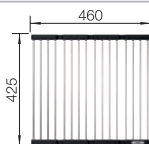

Foldable Grid
238482