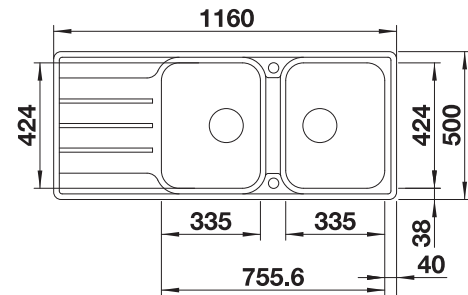

Technical Drawing

Bowl depth 205/205 mm

Stainless steel sinks
800 mm

Suggested optional accessories

Crockery basket with plate stack

507829

BLANCO UNIT with BLANCO LEMIS 8 S-IF

BLANCO KANO-S

see page 358

BLANCO FLEXON II Low 80/3

see page 401