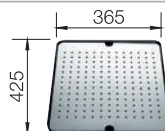

## Suggested optional accessories

Bamboo chopping board

239449

Top rails

235906

Draining tray

513485