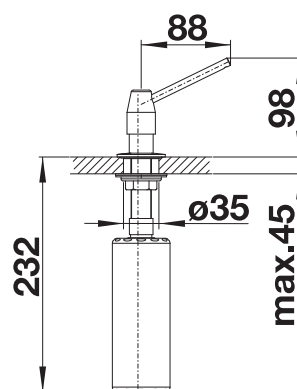

Technical Drawing

- Ø 35 mm tap hole required
- bottle content: 300 ml