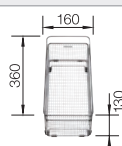

Multifunctional wire basket

223297