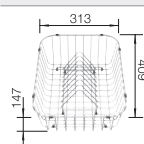

Suggested optional accessories

Crockery basket with plate stack

507829