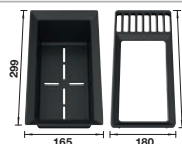

Sink Drainer 2-in-1

527644

NEW