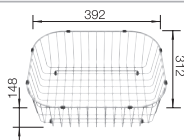

Suggested optional accessories

Crockery basket Stainless Steel

220573