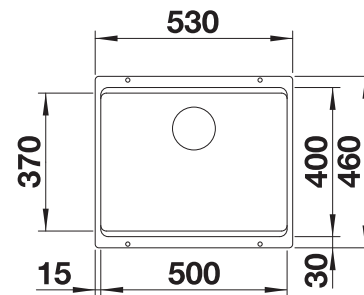

Bowl depth 200 mm
Cut-out radius: 20 mm

Suggested optional accessories

Ash compound chopping board

230700

Drainer

230734

Silver-coloured safety glass cutting board

227697

BLANCO UNIT with BLANCO ETAGON 500-U

BLANCO drink.filter EVOL-S Pro

see page 312

BLANCO SELECT II 60/3 Orga

see page 393