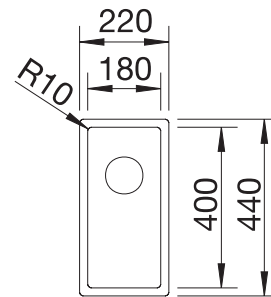

Bowl depth 130 mm

Note: Installing a kitchen mixer tap, drain remote control or soap dispenser in laminate worktops requires a flexible sealing tape.

Please order drain connections for combinations of two individual bowls separately.

Bowls stainless steel

300 mm

Suggested optional accessories

219649

223067

235906

BLANCO UNIT with BLANCO CLARON 180-IF

see page 312

see page 407