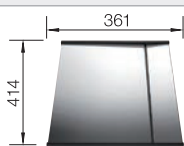

Lay-on drainer

223067