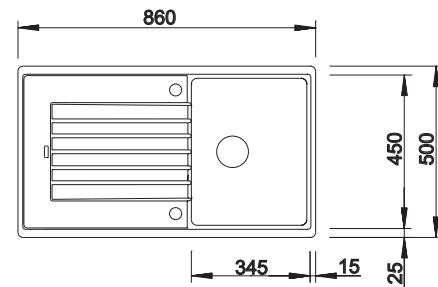

Technical Drawing

○ Pre-drilled holes for tapping or drilling
Bowl depth 190 mm

Suggested optional accessories

218313

217611

223297

BLANCO UNIT with BLANCO ZIA 45 SL

see page 359

see page 397