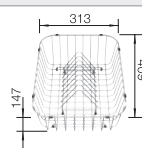

### Suggested optional accessories

Solid beech chopping board

218313

Plastic chopping board in white

217611

Crockery basket with plate stack

507829