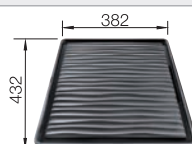

## Suggested optional accessories

Bamboo chopping board

239449

Crockery basket

514238

Drainer

230734