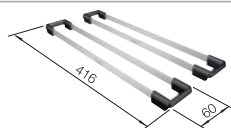

Suggested optional accessories

Top rails

235906