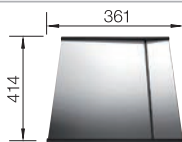

Lay-on drainer

223067