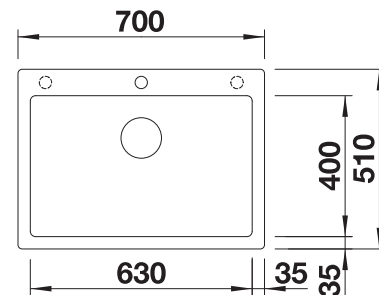

○ Pre-drilled holes for tapping or drilling

Bowl depth 220 mm

The optional ash compound chopping board can only be placed on the edge of the bowl if the diameter of the kitchen mixer tap is less than 48 mm.

Note: Drainage components must be ordered separately.

Suggested optional accessories

Ash compound chopping board

230700

Top rails

235906

Corner caddy

235866

BLANCO UNIT with BLANCO PLEON 8 for Coloured Components

BLANCO ALTA-S II

see page 336

BLANCO SOLON-IF

see page 407