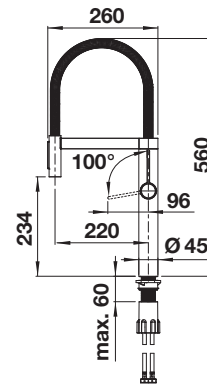

Technical Drawing

Flowrate 8.8 l/min at 3 bar pressure

Scope of supply

- 180° swivel spout for greater reach
- Ø 35 mm tap hole required
- With ceramic disk cartridge
- Easy and fast professional mixer tap installation with the BLANCO Lock
- Metal sheathed spray-hose
- Flexible connection pipes with a length of 950 mm and 3/8" nut for particularly easy and secure installation
- Stabilisation plate to increase the stability of the tap when fitted in stainless steel sinks
- With non-return valve and thus guaranteed against reflux in accordance with EN 1717
- LGA approved
- DVGW planned

Mixer taps

Suggested optional accessories

Dirt filter for corner valve

128434

Recommendation soap dispenser

BLANCO LATO Soap dispenser

see page 382