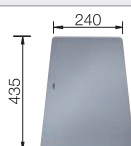

Silver-coloured safety glass cutting board

227697