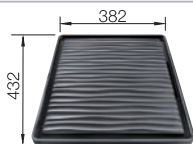

Drainer

230734