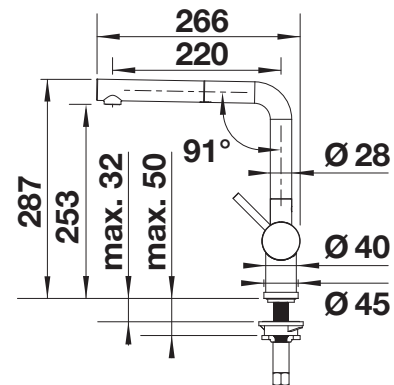

Technical Drawing

Flowrate 10.5 l/min at 3 bar pressure

Scope of supply

- Single-lever mixer tap
- 140° swivel spout for greater reach
- Ø 35 mm tap hole required
- With ceramic disk cartridge
- Metal-sheathed spray hose
- Flexible connector pipes, 450 mm long and 3/8" nut for particularly easy installation
- Patented jet regulator for markedly reduced scaling
- Stabilisation plate to increase the stability of the tap when fitted in stainless steel sinks
- With non-return valve and thus guaranteed against reflux in accordance with EN 1717
- LGA approved
- DVGW approved

Suggested optional accessories

Dirt filter for corner valve

128434

Jet regulator set for high-pressure mixer taps

521746

Spray hose guide for kitchen mixer taps

511920

Recommendation soap dispenser

BLANCO LATO Soap dispenser

see page 382