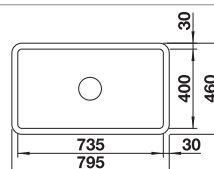

- Min. cabinet width: 800 mm
- Internal bowl depth: 196 mm
- External bowl height: 220 mm
- Cut out size: Template provided. Undermount.

Scope of supply		Without drain remote control
	Waste kit, 2 x 3 1/2" basket strainer	Waste kit, 3 1/2" basket strainer

Farmhouse Bowls

Suggested optional accessories

BLANCO UNIT with BLANCO VILLAE Farmhousele

see page 354

see page 408