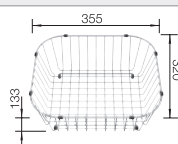

Crockery basket

514238