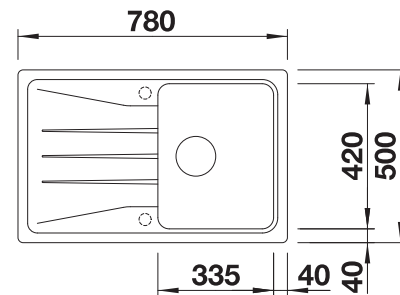

Technical Drawing