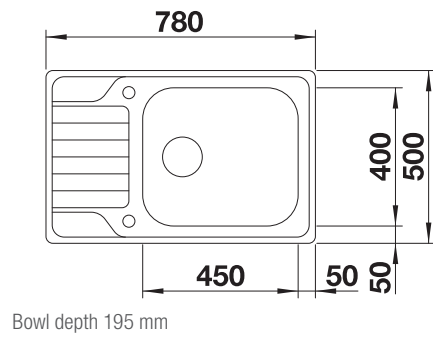

Technical Drawing

Stainless steel sinks
600 mm

Suggested optional accessories

  260 530 Solid beech chopping board 218313	 260 530 Plastic chopping board in white 217611	 392 312 148 Crockery basket Stainless Steel 220573

BLANCO UNIT with BLANCO DINAS XL 6 S Compact

  BLANCOWEGA-S II see page 365	 BLANCO BOTTON Pro 60/3 Automatic see page 404