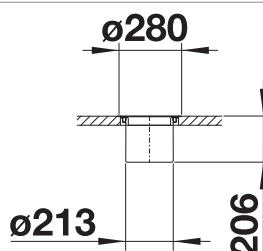

- High quality full stainless steel waste system
- Convenient working directly into the bin – no onerous stooping anymore
- High-grade and easy to clean stainless steel
- Lid included to reduce unpleasant odours
- Well-balanced design
- For flushmount and inset installation

cabinet size mm	300
BLANCO SOLON-IF	
	512471
Volume	7 l