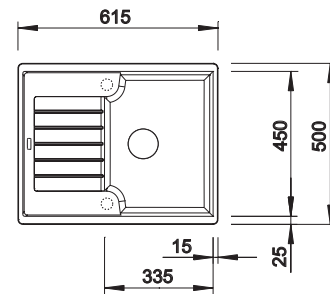

Technical Drawing

○ Pre-drilled holes for tapping or drilling
Bowl depth 190 mm

Suggested optional accessories

218313

217611

223297

BLANCO UNIT with BLANCO ZIA 40 S

see page 359

see page 406