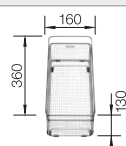

### Suggested optional accessories

Solid beech chopping board

218313

Plastic chopping board in white

217611

Multifunctional wire basket

223297