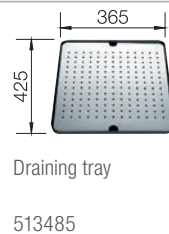

Suggested optional accessories