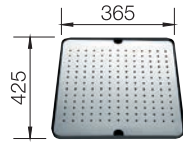

- When placed on the worktop, the draining tray can replace a drainer
- Provides enough room for washed items
- Made of high-quality plastic with a stainless steel insert
- Ideal when combined with a single or double bowl

Draining tray with stainless steel insert
Stainless steel/plastic, black

513485