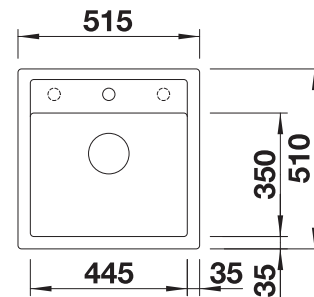

Technical Drawing

R10

○ Pre-drilled holes for tapping or drilling
Bowl depth 190 mm

Suggested optional accessories

232817

235866

507829

BLANCO UNIT with BLANCO DALAGO 5

see page 359

see page 397