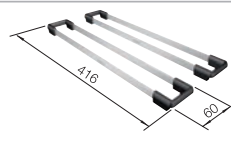

Top rails

235906