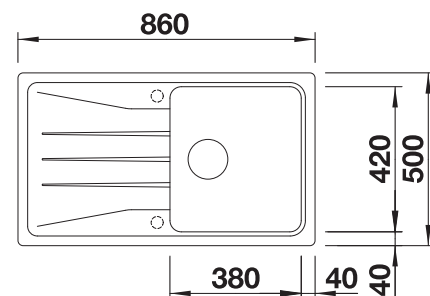

Technical Drawing

○ Pre-drilled holes for tapping or drilling
Bowl depth 190 mm

Suggested optional accessories

218313

217611

223297

BLANCO UNIT with BLANCO SONA 5 S

see page 359

see page 397