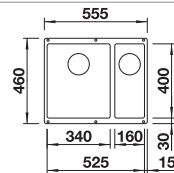

Note: Please order drain connections for combinations of two individual bowls separately.

Scope of supply	InFino drain system without remote control
waste kit with space-saving pipe, waste connection, 2 x 3 1/2" InFino basket strainer, fixing kit	waste kit with space-saving pipe, waste connection, 2 x 3 1/2" InFino basket strainer, fixing kit
	waste kit with space-saving pipe, 3 1/2" InFino basket strainer, fixing kit

Suggested optional accessories			BLANCO UNIT with BLANCO SUBLINE-U	
Top rails 235906	Ash compound chopping board 230700	Silver-coloured safety glass cutting board 227697	BLANCO LINUS-S see page 349	BLANCO FLEXON II 60/3 see page 398