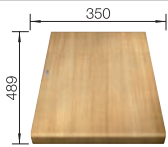

Ash compound bridging chopping board AXIA III