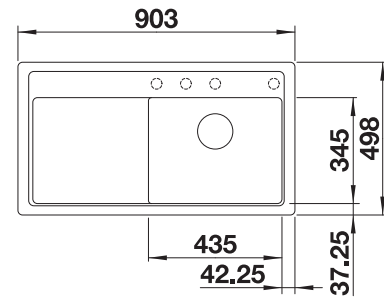

### Technical Drawing

○ Pre-drilled holes for tapping or drilling  
Bowl depth 190 mm