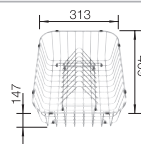

Crockery basket with plate stack

507829