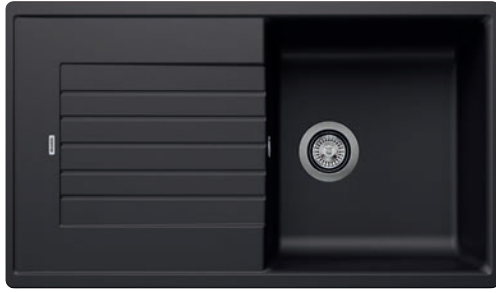

BLANCO ZIA 5 S

SILGRANIT

- Modern design with clear lines
- Straight-lined outer contour emphasised by the narrow rim
- Spacious bowl for comfortable working
- Characteristic tap ledge as a frame that enlarges the drainer

500 mm
cabinet size

Installation from above

SILGRANIT
Sinks
500 mm

		Scope of supply	reversible
	black	w/o drain remote control	526016
	anthracite	w/o drain remote control	520511
	volcano grey	w/o drain remote control	527387
	white	w/o drain remote control	520515
	soft white	w/o drain remote control	527204
	coffee	w/o drain remote control	520519

Scope of supply

waste kit with space-saving pipe, 3 1/2" basket strainer