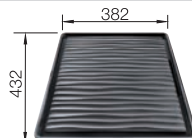

Drainer

230734