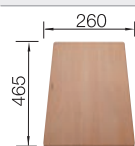

## Suggested optional accessories

Solid beech chopping board

225685

Crockery basket

514238