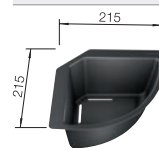

Recommended for BLANCO DALAGO, METRA and PLEON

235866