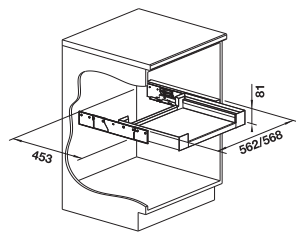

**NEW**

**Pull-out front**

**Hinged door**

cabinet size mm	600	600
BLANCO Flat Drawer 60	H	P
		
	527666	527665