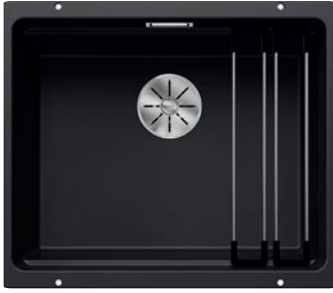

BLANCO ETAGON 500-U

SILGRANIT

- Generous staggered bowl with added functionality
- Integrated step creates an additional functional level
- Clever system concept with versatile ETAGON rails
- High-quality features with the covered C-overflow and InFino drain system – elegantly integrated and easy-care
- For undermount installation, ideal in combination with high-quality worktops

Bowls
SILGRANIT
600 mm

600 mm
cabinet size

Undermount

		Scope of supply	
	black	w/o drain remote control, with accessories	525887
	anthracite	w/o drain remote control, with accessories	522227
	rock grey	w/o drain remote control, with accessories	522228
	volcano grey	w/o drain remote control, with accessories	527258
	white	w/o drain remote control, with accessories	522231
	soft white	w/o drain remote control, with accessories	527075
	tartufo	w/o drain remote control, with accessories	522234
	coffee	w/o drain remote control, with accessories	522236

Scope of supply

InFino drain system
without remote control

Technical Drawing

R20

2 x ETAGON rails

2 x ETAGON rails in stainless steel, waste kit with space-saving pipe, 3 1/2" InFino basket strainer, fixing kit