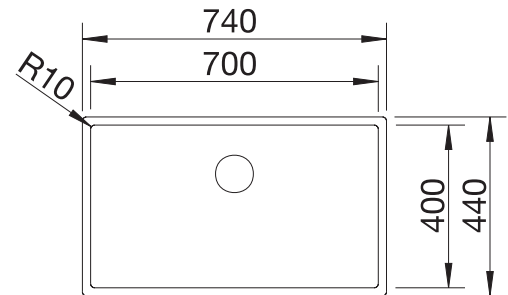

Bowl depth 190 mm

Note: Installing a kitchen mixer tap, drain remote control or soap dispenser in laminate worktops requires a flexible sealing tape.

Please order drain connections for combinations of two individual bowls separately.

Bowls stainless steel

800 mm

Suggested optional accessories

Wooden chopping board	Colander stainless steel	Lay-on drainer
223074	219649	223067

BLANCO UNIT with BLANCO CLARON 700-IF

BLANCO drink.filter EVOL-S Pro	BLANCO FLEXON II Low 80/3
see page 312	see page 401