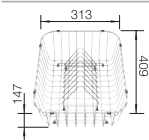

### Suggested optional accessories

Crockery basket with plate stack

507829