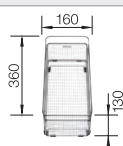

Multifunctional wire basket

223297