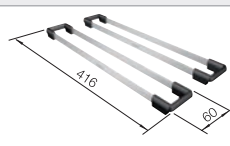

## Suggested optional accessories

Wooden chopping board

223074

Colander stainless steel

219649

Top rails

235906