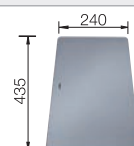

Silver-coloured safety glass cutting board

227697