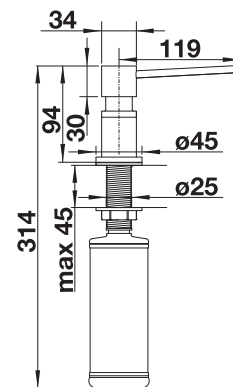

Technical Drawing

Please note: Additional hole (Ø 35 mm) required
Contains: 300 ml

Scope of supply