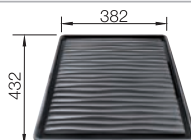

### Suggested optional accessories

Top rails

235906

Crockery basket

514238

Drainer

230734