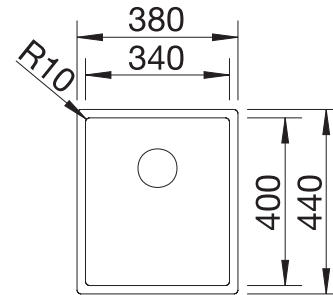

Bowl depth 190 mm

Note: Installing a kitchen mixer tap, drain remote control or soap dispenser in laminate worktops requires a flexible sealing tape.

Please order drain connections for combinations of two individual bowls separately.

Suggested optional accessories

225333

219649

238482

BLANCO UNIT with BLANCO CLARON 340-IF

see page 312

see page 407