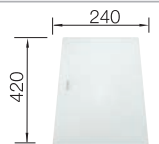

Suggested optional accessories

Glass cutting board

225333