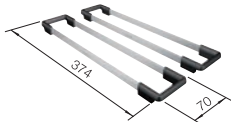

Technical Drawing

2 x ETAGON rails

2 x ETAGON rails in stainless steel, waste kit with space-saving pipe, 3 1/2" InFino basket strainer with drain remote control (pop-up)