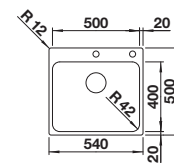

Scope of supply		InFino drain system with remote control
Note: Additional drill hole possible. The subsequent drill hole should be carried out by a specialist company.	waste kit with space-saving pipe, 2 x 3 1/2" InFino basket strainer with drain remote control (PushControl), fixing kit	waste kit with space-saving pipe, 3 1/2" InFino basket strainer with drain remote control (PushControl), fixing kit

Suggested optional accessories			BLANCO UNIT with BLANCO SOLIS-IF/A	
 280 424 Bamboo chopping board 239449	 416 80 Top rails 235906	 365 425 Draining tray 513485	 BLANCO CANDOR-S see page 354	 BLANCO FLEXON II 60/3 see page 398

Bowls stainless steel 600 mm