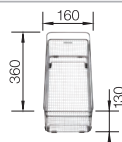

Multifunctional wire basket

223297