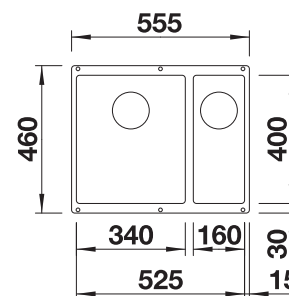

Bowl depth 190/130 mm

Cut-out radius: 10 mm

Note: Drainage components must be ordered separately.

Suggested optional accessories

Top rails

235906

Ash compound chopping board

230700

Silver-coloured safety glass cutting board

227697

BLANCO UNIT with BLANCO SUBLINE 340/160-U for Coloured Components

BLANCO LINUS-S

see page 348

BLANCO FLEXON II 60/3

see page 398