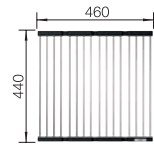

For sinks and bowls with a bowl width of 420 mm

238483