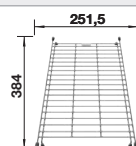

Floating grid

234795

BLANCO UNIT with BLANCO SUBLINE 700-U for Coloured Components