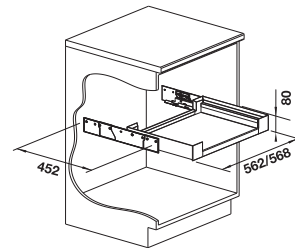

**NEW**

**Pull-out front**

**Hinged door**

cabinet size mm	600	600
BLANCO Flat Drawer 60	H	P
		
	527666	527665