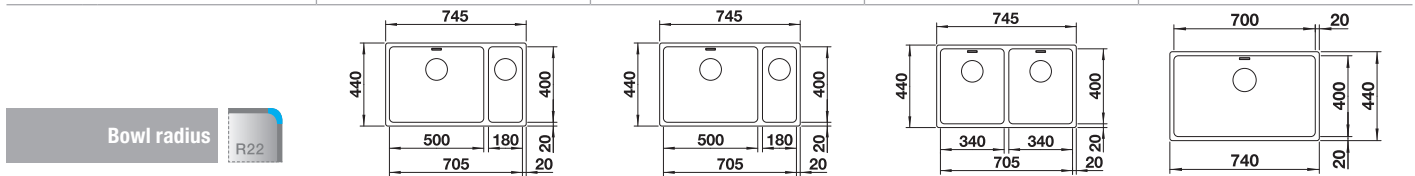

reddot design award  
winner 2012

cabinet size mm	800	800	800	800
BLANCO ANDANO-U	500/180-U	500/180-U	340/340-U	700-U
<b>Undermount</b> 				
	Bowl right	Bowl left		
 satin polish	522989	522991	522983	522971
Bowl depth	190/130 mm	190/130 mm	190/190 mm	190 mm