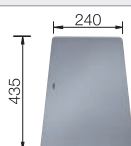

Silver-coloured safety glass cutting board

227697