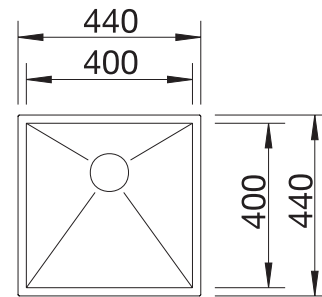

Bowl depth 175 mm

Note: Please order drain connections for combinations of two individual bowls separately.

Bowls
stainless steel

450 mm

Suggested optional accessories

223074

219649

223067

BLANCO UNIT with BLANCO ZEROX 400-U

see page 329

see page 397