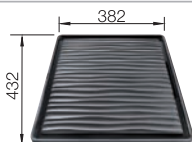

Drainer

230734