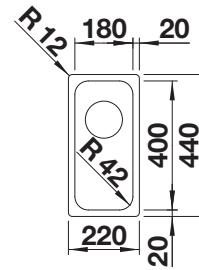

Bowl depth 125 mm

Note: Please order drain connections for combinations of two individual bowls separately.

Suggested optional accessories		BLANCO UNIT with BLANCO SOLIS 180-U	
Drainer 230734	Foldable Grid 238482	BLANCO CANDOR see page 354	BLANCO FLEXON II 30/1 see page 400