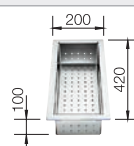

Colander stainless steel

219649