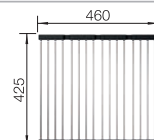

Foldable Grid

238482