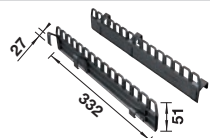

Suggested optional accessories

BLANCO SELECT Clip

521300