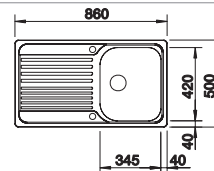

Scope of supply	With drain remote control
waste kit with space-saving pipe, 3 ½" basket strainer with drain remote control (rotary switch), seal	

Stainless steel sinks
450 mm

Suggested optional accessories			BLANCO UNIT with BLANCO TIPO 45 S	
 260 530	 260 530	 392 312 148		
Solid beech chopping board 218313	Plastic chopping board in white 217611	Crockery basket Stainless Steel 220573	BLANCOWEGA II see page 366	BLANCO FLEXON II 45/2 see page 399