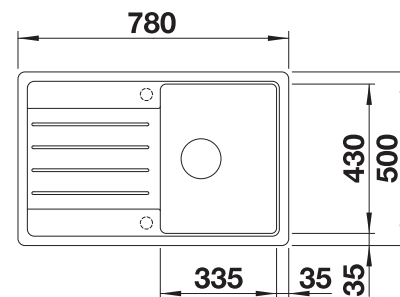

Technical Drawing

○ Pre-drilled holes for tapping or drilling
Bowl depth 190 mm

Suggested optional accessories

218313

217611

BLANCO UNIT with BLANCO LEGRA 45 S

see page 361

see page 406