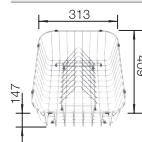

Plate stack (removable)

507829