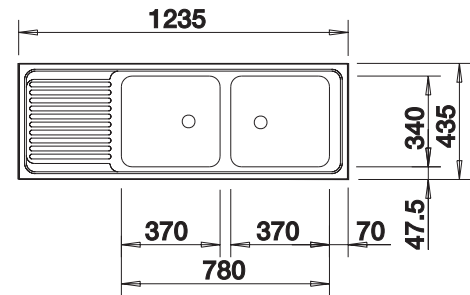

Bowl depth 155/155 mm
Please order 1 ½" dual waste kit separately.

Stainless steel
sinks

900 mm

Suggested optional accessories

225685

514238

BLANCO UNIT with BLANCO TOP EZS 12 x 4-2

see page 367

see page 401