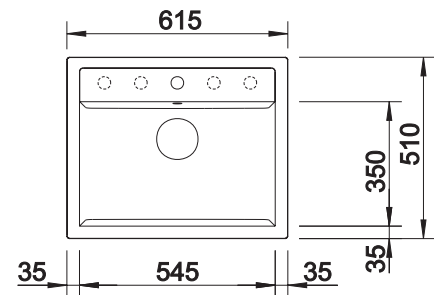

Technical Drawing

R10

○ Pre-drilled holes for tapping or drilling
Bowl depth 190 mm

Suggested optional accessories

232817

235866

507829

BLANCO UNIT with BLANCO DALAGO 6

see page 358

see page 391