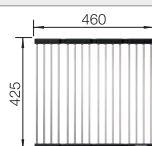

Foldable Grid

238482