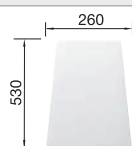

### Suggested optional accessories

Solid beech chopping board

218313

Plastic chopping board in white

217611

Corner caddy

235866