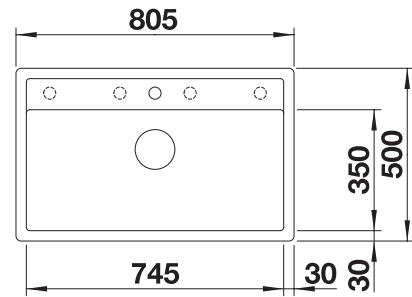

Technical Drawing

R10

○ Pre-drilled holes for tapping or drilling
Bowl depth 190 mm

Suggested optional accessories

235866

507829

230734

BLANCO UNIT with BLANCO DALAGO 8-F

see page 358

see page 391