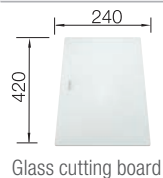

Suggested optional accessories

Glass cutting board

225333