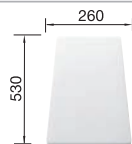

Plastic chopping board in white

217611