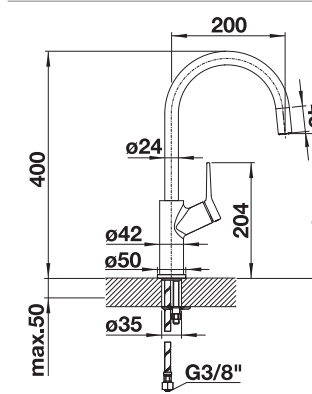

Technical Drawing

Flowrate 11.85 l/min at 3 bar pressure

Mixer taps