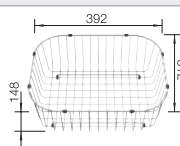

### Suggested optional accessories

Solid beech chopping board

218313

Plastic chopping board in white

217611

Crockery basket Stainless Steel

220573