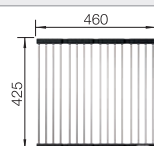

Foldable Grid

238482