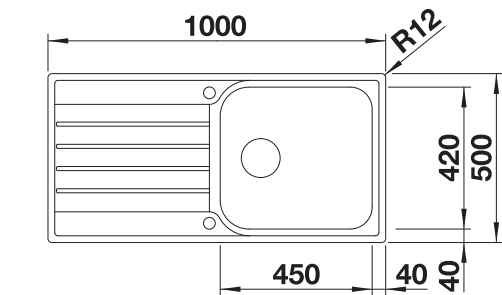

Technical Drawing

Bowl depth 160 mm

Stainless steel
sinks

600 mm

Suggested optional accessories

  260 530 Solid beech chopping board 218313	 260 530 Plastic chopping board in white 217611	 392 312 148 Crockery basket Stainless Steel 220573

BLANCO UNIT with BLANCO LIVIT XL 6 S

  BLANCO KANO-S see page 358	 BLANCO SELECT II 60/2 see page 394