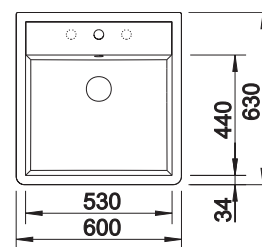

Technical Drawing

○ Pre-drilled holes for tapping or drilling
Bowl depth 190 mm