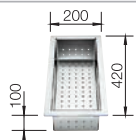

Suggested optional accessories

Colander stainless steel

219649