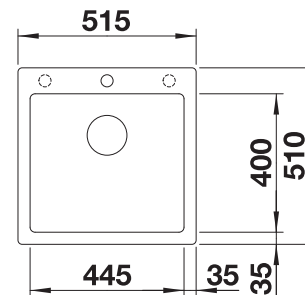

○ Pre-drilled holes for tapping or drilling

Bowl depth 220 mm

The optional ash compound chopping board can only be placed on the edge of the bowl if the diameter of the kitchen mixer tap is less than 48 mm.

Suggested optional accessories

Ash compound chopping board

230700

Top rails

235906

Foldable Grid

238482

BLANCO UNIT with BLANCO PLEON 5

BLANCO LINUS-S

see page 349

BLANCO SELECT II 50/2

see page 397