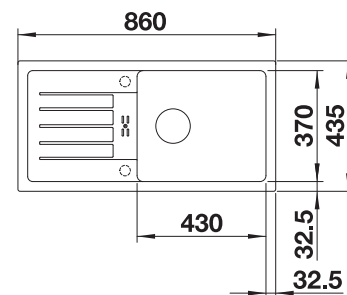

Technical Drawing

○ Pre-drilled holes for tapping or drilling
Bowl depth 180 mm

Suggested optional accessories

Solid beech chopping board

225685

BLANCO UNIT with BLANCO FAVUM XL 6 S

BLANCOWEGA-S II

see page 365

BLANCO FWD Lite

see page 392