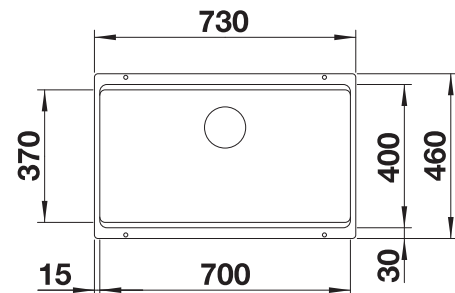

Bowl depth 200 mm
Cut-out radius: 20 mm

Suggested optional accessories

Ash compound chopping board

230700

Silver-coloured safety glass
cutting board

227697

Multifunctional colander

227689

BLANCO UNIT with BLANCO ETAGON 700-U

BLANCO drink.filter EVOL-S Pro

see page 312

BLANCO FLEXON II Low 80/3

see page 401