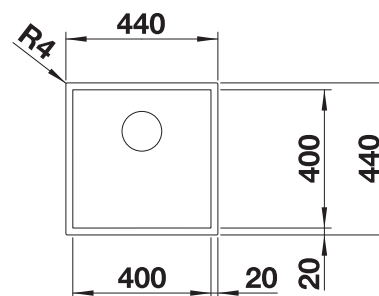

Bowl depth 175 mm

Note: Please order drain connections for combinations of two individual bowls separately.

Suggested optional accessories

225333

223067

238482

BLANCO UNIT with BLANCO ZEROX 400-U Durinox

see page 329

see page 407