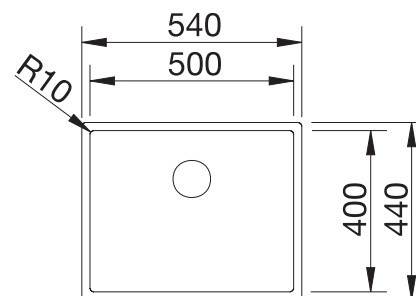

Bowl depth 190 mm

Note: Installing a kitchen mixer tap, drain remote control or soap dispenser in laminate worktops requires a flexible sealing tape.

Please order drain connections for combinations of two individual bowls separately.

Bowls stainless steel

600 mm

Suggested optional accessories

223074

223067

223297

BLANCO UNIT with BLANCO CLARON 500-IF Durinox

see page 312

see page 394