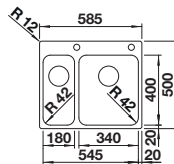

Scope of supply		InFino drain system with remote control
Note: Additional drill hole possible. The subsequent drill hole should be carried out by a specialist company.	waste kit with space-saving pipe, 2 x 3 1/2" InFino basket strainer with drain remote control (PushControl), fixing kit	waste kit with space-saving pipe, 3 1/2" InFino basket strainer with drain remote control (PushControl), fixing kit

Suggested optional accessories			BLANCO UNIT with BLANCO SOLIS-IF/A	
 280 424 Bamboo chopping board 239449	 416 80 Top rails 235906	 365 425 Draining tray 513485	 BLANCO CANDOR-S see page 354	 BLANCO FLEXON II 60/3 see page 398

Bowls stainless steel 600 mm