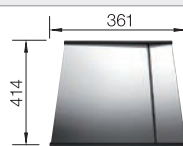

Lay-on drainer

223067