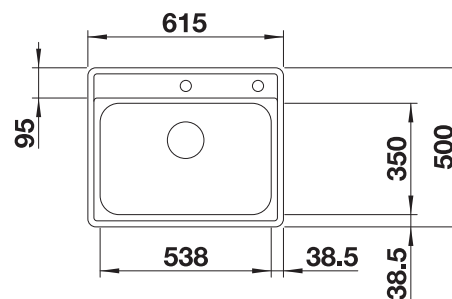

Technical Drawing

Bowl depth 205 mm

Suggested optional accessories

Crockery basket with plate stack

507829

Drainer

230734

BLANCO UNIT with BLANCO LEMIS 6-IF

BLANCO KANO-S

see page 358

BLANCO FWD Medium

see page 391