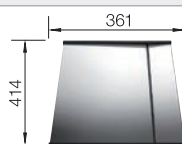

Lay-on drainer

223067