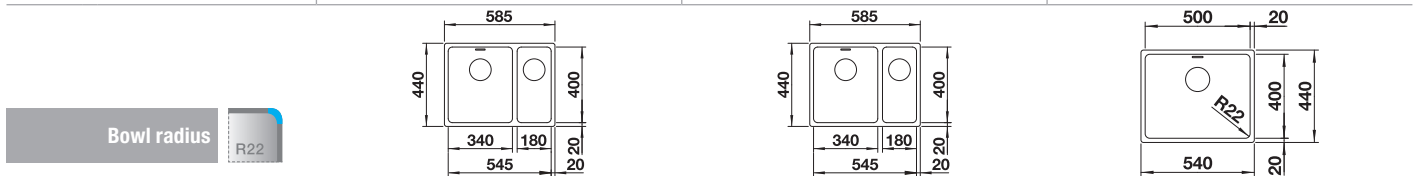

Note: Please order drain connections for combinations of two individual bowls separately.

Scope of supply	InFino drain system without remote control
waste kit with space-saving pipe, 2 x 3 1/2" InFino basket strainer, fixing kit	waste kit with space-saving pipe, 2 x 3 1/2" InFino basket strainer, fixing kit
	waste kit with space-saving pipe, 3 1/2" InFino basket strainer, fixing kit

Suggested optional accessories			BLANCO UNIT with BLANCO ANDANO-U	
 Ash compound chopping board 230700	 Multifunctional stainless steel colander 227692	 Draining tray 513485	 BLANCO SONEA-S Flexo see page 333	 BLANCO FLEXON II 60/3 see page 398