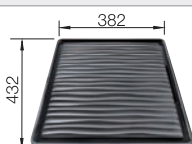

Drainer

230734