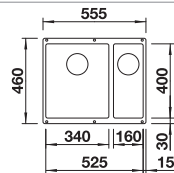

Note: Please order drain connections for combinations of two individual bowls separately.

Scope of supply	InFino drain system without remote control
waste kit with space-saving pipe, waste connection, 2 x 3 1/2" InFino basket strainer, fixing kit	waste kit with space-saving pipe, waste connection, 2 x 3 1/2" InFino basket strainer, fixing kit
	waste kit with space-saving pipe, 3 1/2" InFino basket strainer, fixing kit

Suggested optional accessories			BLANCO UNIT with BLANCO SUBLINE-U	
Top rails 235906	Ash compound chopping board 230700	Silver-coloured safety glass cutting board 227697	BLANCO LINUS-S see page 349	BLANCO FLEXON II 60/3 see page 398