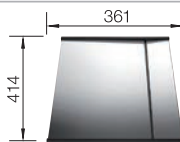

Lay-on drainer

223067