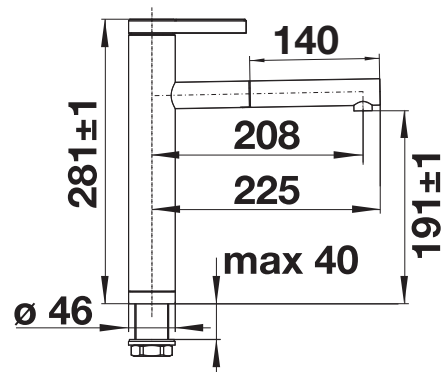

Technical Drawing

Flowrate 11.5 l/min at 3 bar pressure

Scope of supply

- Spout can be swivelled by 130°
- Ø 35 mm tap hole required
- With ceramic disk cartridge
- Metal-sheathed spray hose
- Flexible connection pipes with a length of 450 mm and 3/8" nut for particularly easy and secure installation
- Patented jet regulator for markedly reduced scaling
- Stabilisation plate to increase the stability of the tap when fitted in stainless steel sinks
- With non-return valve and thus guaranteed against reflux in accordance with EN 1717
- LGA approved
- DVGW approved

Suggested optional accessories

Dirt filter for corner valve

128434

Spray hose guide for kitchen mixer taps

511920

Recommendation soap dispenser

BLANCO PIONA Soap dispenser

see page 381

Recommendation pop-up

Pop-up control

see page 435