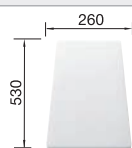

### Suggested optional accessories

Solid beech chopping board

218313

Plastic chopping board in white

217611