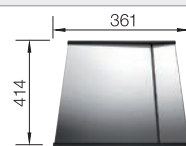

## Suggested optional accessories

Wooden chopping board

223074

Colander stainless steel

219649

Lay-on drainer

223067