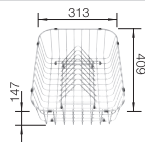

Crockery basket with plate stack

507829