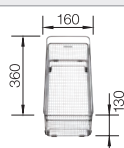

### Suggested optional accessories

Solid beech chopping board

218313

Plastic chopping board in white

217611

Multifunctional wire basket

223297