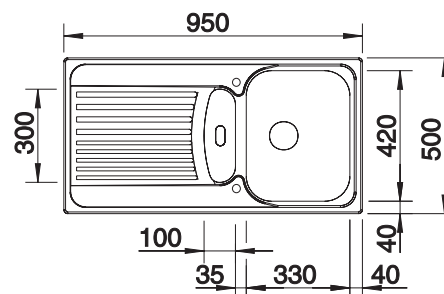

Technical Drawing

Bowl depth 165/50 mm

Stainless steel
sinks

500 mm

Suggested optional accessories

218313

217611

220573

BLANCO UNIT with BLANCO TIPO 5 S

see page 366

see page 399