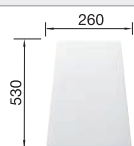

### Suggested optional accessories

Solid beech chopping board

218313

Plastic chopping board in white

217611

Corner caddy

235866