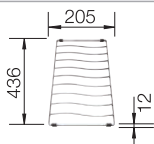

Technical Drawing

R10

Drainer grid

stainless steel drainer grid, waste kit with space-saving pipe, 3 1/2" InFino basket strainer with drain remote control (rotary switch)

or

stainless steel drainer grid, waste kit with space-saving pipe, 3 1/2" InFino basket strainer