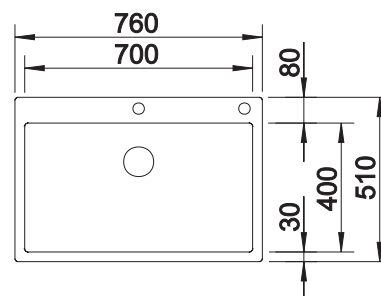

Bowl depth 190 mm

Bowl's stainless steel

800 mm

Suggested optional accessories

Wooden chopping board

223074

Lay-on drainer

223067

Multifunctional wire basket

223297

BLANCO UNIT with BLANCO CLARON 700-IF/A Durinox

BLANCO drink filter EVOL-S Pro

see page 312

BLANCO SOLON-IF

see page 407