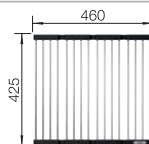

Foldable Grid

238482