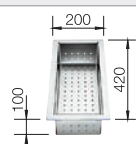

Colander stainless steel

219649