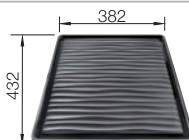

Drainer

230734