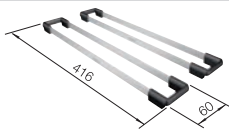

Suggested optional accessories

Top rails

235906