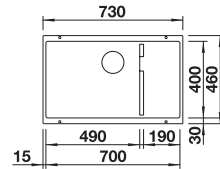

Note: Please order drain connections for combinations of two individual bowls separately.

Scope of supply	InFino drain system without remote control
waste kit with space-saving pipe, 3 1/2" InFino basket strainer, fixing kit	multi-functional stainless steel basket, waste kit with space-saving pipe, 3 1/2" InFino basket strainer, fixing kit
	waste kit with space-saving pipe, 3 1/2" InFino basket strainer, fixing kit

Suggested optional accessories			BLANCO UNIT with BLANCO SUBLINE 700-U	
 Ash compound chopping board 230700	 Multifunctional wire basket 223297	 Multifunctional colander 227689	 BLANCO LINUS-S see page 349	 BLANCO FLEXON II Low 80/3 see page 401