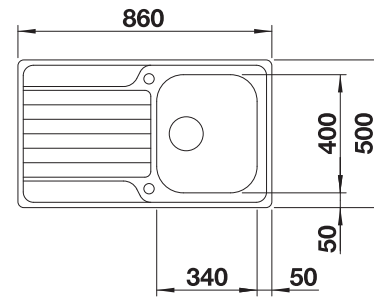

Technical Drawing

Bowl depth 195 mm

Stainless steel
sinks

450 mm

Suggested optional accessories

Solid beech chopping board

218313

Plastic chopping board in white

217611

Crockery basket Stainless Steel

220573

BLANCO UNIT with BLANCO DINAS 45 S

BLANCOWEGA II

see page 366

BLANCO BOTTON Pro 45/2
Automatic

see page 404