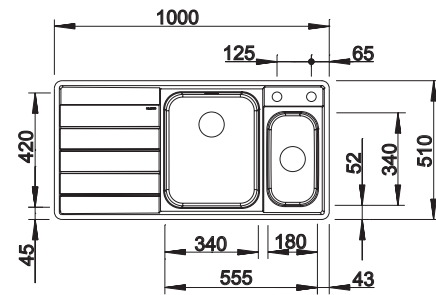

Technical Drawing

Bowl depth 190/130 mm

Stainless steel sinks

600 mm