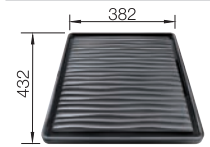

Suggested optional accessories

Drainer
230734