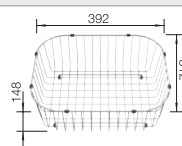

### Suggested optional accessories

Solid beech chopping board

218313

Plastic chopping board in white

217611

Crockery basket Stainless Steel

220573