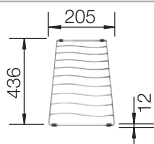

Technical Drawing

R10

Drainer grid

stainless steel drainer grid, waste kit with space-saving pipe, 3 1/2" InFino basket strainer with drain remote control (rotary switch)

or

stainless steel drainer grid, waste kit with space-saving pipe, 3 1/2" InFino basket strainer