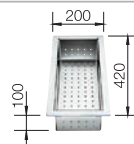

Colander stainless steel

219649