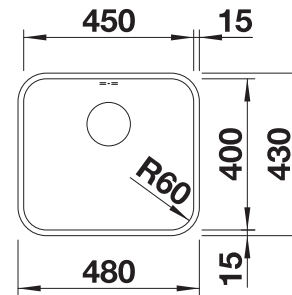

Technical Drawing

Bowl depth 175 mm

Note: Please order drain connections for combinations of two individual bowls separately.

Bowls stainless steel

500 mm

Suggested optional accessories

235906

514238

230734

BLANCO UNIT with BLANCO SUPRA 450-U

see page 360

see page 392