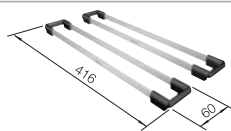

Top rails

235906