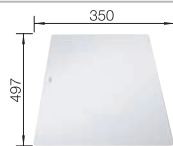

Glass cutting board white

ash compound bridging chopping board, waste kit with space-saving pipe, 3 1/2" InFino basket strainer with drain remote control (rotary switch)

or

glass cutting board, waste kit with space-saving pipe, 3 1/2" InFino basket strainer with drain remote control (rotary switch)