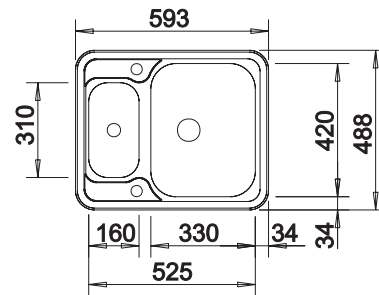

Technical Drawing

Bowl depth 160/130 mm

Bowls
stainless steel

600 mm

Suggested optional accessories

220573

230734

BLANCO UNIT with BLANCO LANTOS 6-IF

see page 358

see page 394