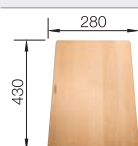

### Suggested optional accessories

Solid beech chopping board

514544