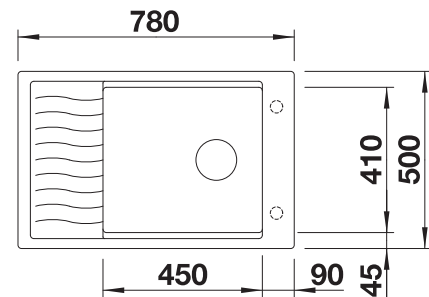

○ Pre-drilled holes for tapping or drilling  
Bowl depth 190 mm