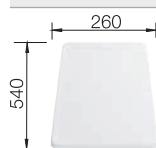

Plastic chopping board in white
For sinks and bowls with a width of 510 mm

210521