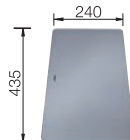

Silver-coloured safety glass cutting board

227697

BLANCO UNIT with BLANCO SUBLINE 350/350-U for Coloured Components