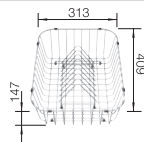

Crockery basket with plate stack

507829