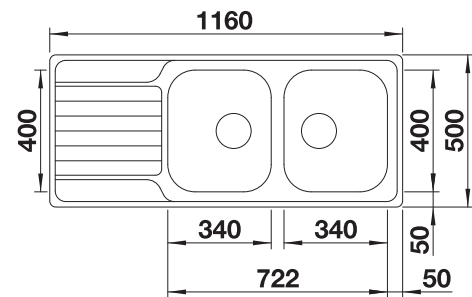

Technical Drawing

Bowl depth 195/195 mm

Stainless steel
sinks

800 mm

Suggested optional accessories

 260 530	 260 530	 392 312 148
Solid beech chopping board 218313	Plastic chopping board in white 217611	Crockery basket Stainless Steel 220573

BLANCO UNIT with BLANCO DINAS 8 S

 BLANCOWEGA-S II see page 365	 BLANCO FLEXON II Low 80/3 see page 401