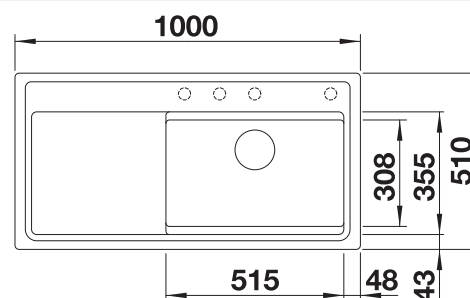

○ Pre-drilled holes for tapping or drilling
Bowl depth 190 mm

Suggested optional accessories

223077

BLANCO UNIT with BLANCO ZENAR XL 6 S SteamerPlus

see page 334

see page 393