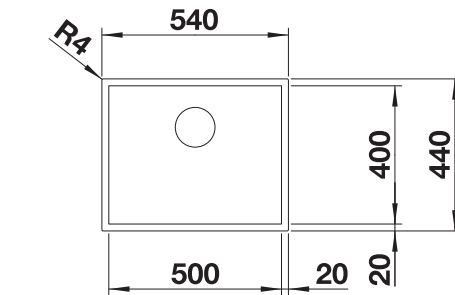

Bowl depth 175 mm

Bowls stainless steel

600 mm

Suggested optional accessories

Wooden chopping board	Lay-on drainer	Foldable Grid
223074	223067	238482

BLANCO UNIT with BLANCO ZEROX 500-U Dark Steel

BLANCOCULINA-S II	BLANCO SOLON-IF
see page 326	see page 407