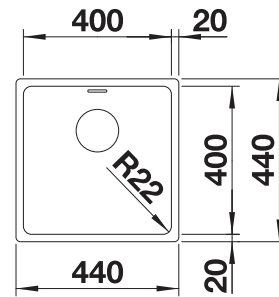

Bowl depth 190 mm

Note: Please order drain connections for combinations of two individual bowls separately.

Suggested optional accessories

230700

227692

238482

BLANCO UNIT with BLANCO ANDANO 400-U

see page 333

see page 399