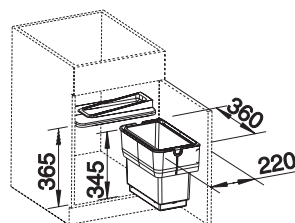

- Compact system for mounting directly on the cabinet door
- One model for 45 cm, 50 cm and 60 cm cabinets
- Bin can easily be removed by lifting upwards
- Opens up comfortably with the cabinet door
- Removable bin cover with placement area for lightweight implements i.e. sponges
- Continuously adjustable: also for panel doors
- Optional partition to divide the bin into two

cabinet size mm	450	450
BLANCO SINGOLO	S	
	512881	512880
Volume	14 l	14 l