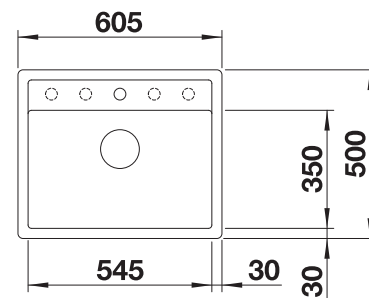

Technical Drawing

R10

○ Pre-drilled holes for tapping or drilling
Bowl depth 190 mm

Suggested optional accessories

235866

507829

230734

BLANCO UNIT with BLANCO DALAGO 6-F

see page 358

see page 394