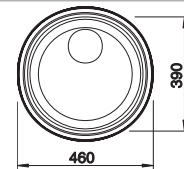

Undermount installation without overhang, required cut-out Ø 424 mm.

Scope of supply	Without drain remote control	
	waste kit with space-saving pipe, 3 1/2" basket strainer	waste kit with space-saving pipe, 3 1/2" basket strainer, seal