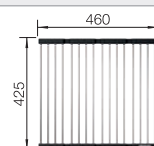

## Suggested optional accessories

Wooden chopping board

223074

Lay-on drainer

223067

Foldable Grid

238482