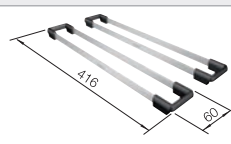

Top rails

235906

BLANCO UNIT with BLANCO CLARON 180-U

see page 312

see page 407