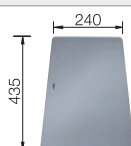

Silver-coloured safety glass
cutting board

227697