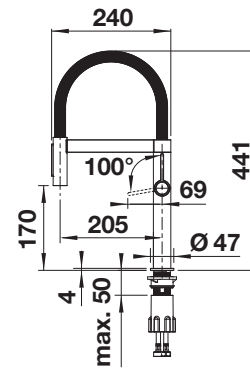

Technical Drawing

Flowrate 8.9 l/min at 3 bar pressure

Scope of supply

- 180° swivel spout for greater reach
- Ø 35 mm tap hole required
- With ceramic disk cartridge
- Easy and fast professional mixer tap installation with the BLANCOLock
- Metal sheathed spray-hose
- Flexible connection pipes with a length of 950 mm and 3/8" nut for particularly easy and secure installation
- Stabilisation plate to increase the stability of the tap when fitted in stainless steel sinks
- With non-return valve and thus guaranteed against reflux in accordance with EN 1717
- LGA approved
- DVGW planned

Mixer taps

Suggested optional accessories

Dirt filter for corner valve

128434

Recommendation soap dispenser

BLANCO LATO Soap dispenser

see page 382