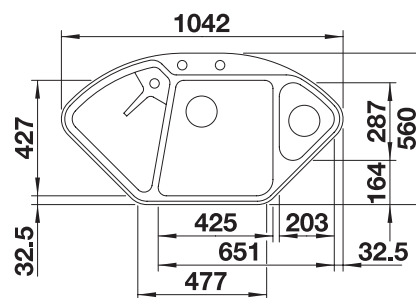

Bowl depth 185/130 mm

Suggested optional accessories

232841

223297

BLANCO UNIT with BLANCODELTA II-F

see page 329

see page 407