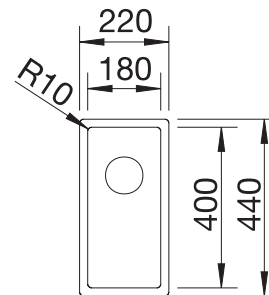

Bowl depth 130 mm

Note: Please order drain connections for combinations of two individual bowls separately.