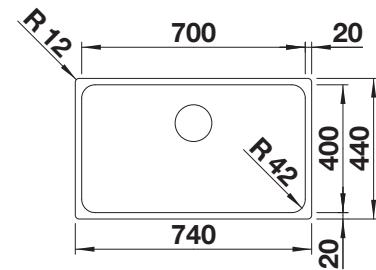

Bowl depth 185 mm

Note: Installing a kitchen mixer tap, drain remote control or soap dispenser in laminate worktops requires a flexible sealing tape.

Please order drain connections for combinations of two individual bowls separately.

Suggested optional accessories

239449

514238

230734

BLANCO UNIT with BLANCO SOLIS 700-IF

see page 354

see page 401