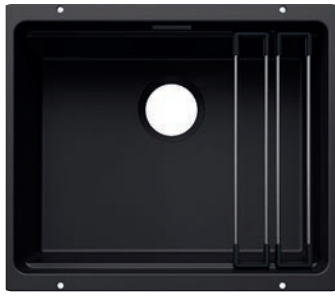

BLANCO ETAGON 500-U for Coloured Components

SILGRANIT

Bowls
SILGRANIT

600 mm

- Generous staggered bowl with added functionality
- Integrated step creates an additional functional level
- Clever system concept with versatile ETAGON rails
- High-quality features with the covered C-overflow and InFino drain system – elegantly integrated and easy-care
- For undermount installation, ideal in combination with high-quality worktops
- Maximum colour flexibility by choosing complementing waste fitting set in satin gold, black matt, satin dark steel or satin platinum metal finishes (to be ordered with separate article number)

NEW

600 mm
cabinet size

Undermount

Coloured Component Sets

**InFino drain system
without remote control**

	black	527754
	anthracite	527757
	rock grey	527758
	volcano grey	527755
	white	527759
	soft white	527756
	tartufo	527761
	coffee	527760

	black matt	207422
	satin dark steel	207424
	satin gold	207423
	satin platinum	207425

Coloured Component Sets

**InFino drain system
with remote control**

	black matt	207426
	satin dark steel	207429
	satin gold	207427
	satin platinum	207435

Scope of supply

2 x ETAGON rails

2 x ETAGON rails in stainless steel, fixing kit