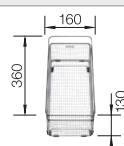

Multifunctional wire basket

223297