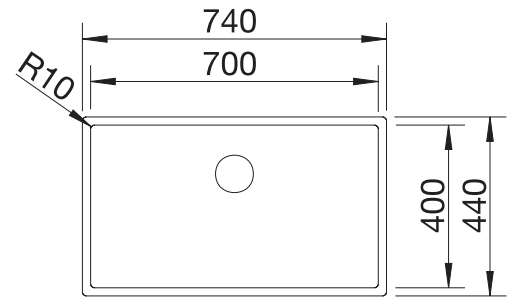

Bowl depth 190 mm

Suggested optional accessories

223074

223067

238482

BLANCO UNIT with BLANCO CLARON 700-U Dark Steel Edition

see page 326

see page 401