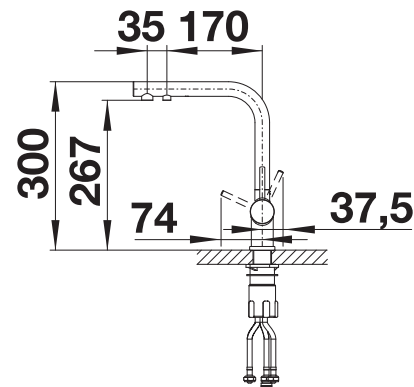

Technical Drawing

Flowrate 9.5 l/min at 3 bar pressure

Scope of supply

- Filter system not included.
- 360° swivel spout for greater reach
- Ø 35 mm tap hole required
- With ceramic disk cartridge
- Flexible connector pipes, 450 mm long and 3/8" nut for particularly easy and safe installation
- Patented jet regulator for markedly reduced scaling
- Stabilisation plate to increase the stability of the tap when fitted in stainless steel sinks
- LGA approved

Suggested optional accessories

527453

128434

Recommendation soap dispenser

see page 382