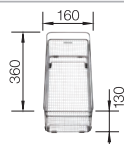

Multifunctional wire basket
223297