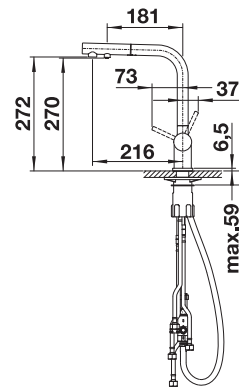

Technical Drawing

Flowrate 7.7 l/min at 3 bar pressure

Scope of supply

- Filter system not included.
- 180° swivel spout for greater reach
- Ø 35 mm tap hole required
- With ceramic disk cartridge
- Flexible connector pipes, 450 mm long and 3/8" nut for particularly easy and safe installation
- Patented jet regulator for markedly reduced scaling
- Stabilisation plate to increase the stability of the tap when fitted in stainless steel sinks
- With non-return valve and thus guaranteed against reflux in accordance with EN 1717
- Planned for LGA certificate
- Planned for DVGW certificate
- Flexible connector pipes, 500 mm long and 3/8" nut for particularly easy and safe installation

Recommendation soap dispenser

see page 382