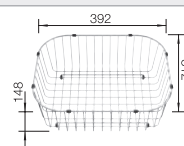

### Suggested optional accessories

Solid beech chopping board

218313

Stainless Steel colander

240729

Crockery basket Stainless Steel

220573