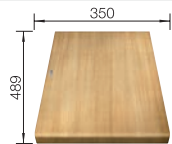

Ash compound bridging
chopping board AXIA III