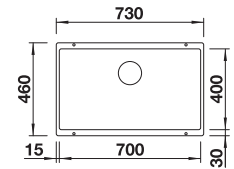

Note: Please order drain connections for combinations of two individual bowls separately.

Scope of supply	InFino drain system without remote control
waste kit with space-saving pipe, 3 1/2" InFino basket strainer, fixing kit	multi-functional stainless steel basket, waste kit with space-saving pipe, 3 1/2" InFino basket strainer, fixing kit
	waste kit with space-saving pipe, 3 1/2" InFino basket strainer, fixing kit

Suggested optional accessories			BLANCO UNIT with BLANCO SUBLINE 700-U	
 Ash compound chopping board 230700	 Multifunctional wire basket 223297	 Multifunctional colander 227689	 BLANCO LINUS-S see page 349	 BLANCO FLEXON II Low 80/3 see page 401