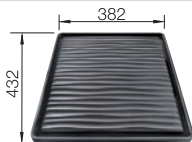

Drainer

230734