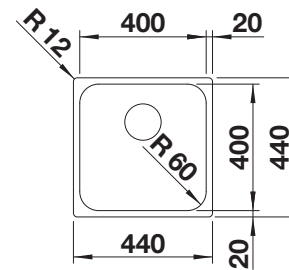

Bowl depth 175 mm

Note: Installing a kitchen mixer tap, drain remote control or soap dispenser in laminate worktops requires a flexible sealing tape.

Please order drain connections for combinations of two individual bowls separately.

Suggested optional accessories

Top rails

235906

Crockery basket

514238

Drainer

230734

BLANCO UNIT with BLANCO SUPRA 400-IF R12

BLANCO MIDA-S

see page 360

BLANCO SOLON-IF

see page 407