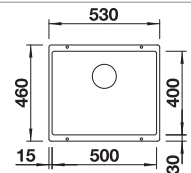

Note: Please order drain connections for combinations of two individual bowls separately.

Scope of supply	InFino drain system without remote control
waste kit with space-saving pipe, waste connection, 2 x 3 1/2" InFino basket strainer, fixing kit	waste kit with space-saving pipe, waste connection, 2 x 3 1/2" InFino basket strainer, fixing kit
	waste kit with space-saving pipe, 3 1/2" InFino basket strainer, fixing kit

Suggested optional accessories			BLANCO UNIT with BLANCO SUBLINE-U	
Top rails 235906	Ash compound chopping board 230700	Silver-coloured safety glass cutting board 227697	BLANCO LINUS-S see page 349	BLANCO FLEXON II 60/3 see page 398