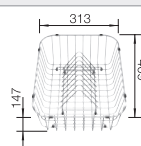

Crockery basket with plate stack

507829