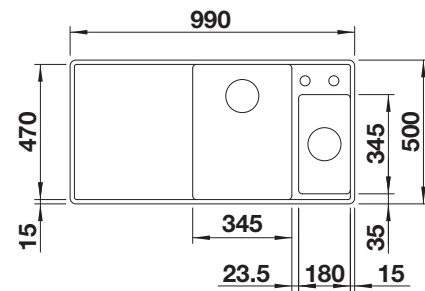

Bowl depth 190/145 mm

ash compound bridging chopping board, multifunctional stainless steel colander, waste kit with space-saving pipe, 2 x 3 1/2" InFino basket strainer with drain remote control (rotary switch) for the main bowl or

glass cutting board, multifunctional stainless steel colander, waste kit with space-saving pipe, 2 x 3 1/2" InFino basket strainer with drain remote control (rotary switch) for the main bowl

Suggested optional accessories

BLANCO UNIT with BLANCO AXIA III 6 S-F

see page 329

see page 393