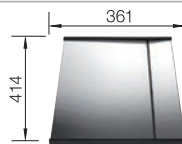

Lay-on drainer

223067