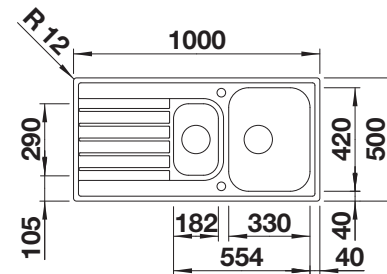

Technical Drawing

Bowl depth 165/95 mm

Stainless steel
sinks
600 mm

Suggested optional accessories

 260 530	 197 307	 392 312 148
Solid beech chopping board 218313	Stainless Steel colander 240729	Crockery basket Stainless Steel 220573

BLANCO UNIT with BLANCO LIVIT II 6 S

 BLANCO KANO-S see page 358	 BLANCO SINGOLO XL see page 408