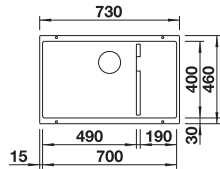

Note: Please order drain connections for combinations of two individual bowls separately.

Scope of supply	InFino drain system without remote control
waste kit with space-saving pipe, 3 1/2" InFino basket strainer, fixing kit	multi-functional stainless steel basket, waste kit with space-saving pipe, 3 1/2" InFino basket strainer, fixing kit
	waste kit with space-saving pipe, 3 1/2" InFino basket strainer, fixing kit

Suggested optional accessories			BLANCO UNIT with BLANCO SUBLINE 700-U	
 Ash compound chopping board 230700	 Multifunctional wire basket 223297	 Multifunctional colander 227689	 BLANCO LINUS-S see page 349	 BLANCO FLEXON II Low 80/3 see page 401