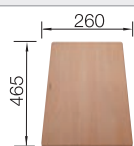

## Suggested optional accessories

Solid beech chopping board

225685

Crockery basket

514238