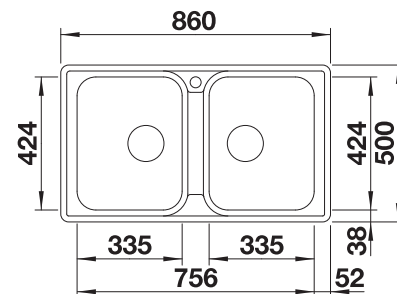

Technical Drawing

Bowl depth 206/206 mm

Bowls
stainless steel

800 mm

Suggested optional accessories

507829

230734

BLANCO UNIT with BLANCO LEMIS 8-IF

see page 358

see page 401