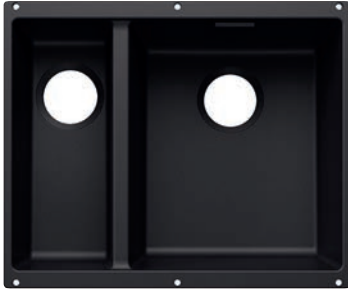

# BLANCO SUBLINE 340/160-U for Coloured Components SILGRANIT

Bowls  
SILGRANIT

600 mm

- Undermount bowl for discerning demands on design
- Timelessly elegant, contoured bowl design
- Entire system for a wide variety of plans featuring large and small bowls
- High-quality features with covered C-overflow and InFino drain system – elegantly integrated and easy-care
- Optional versatile accessories are available
- Maximum colour flexibility by choosing complementing waste fitting set in satin gold, black matt, satin dark steel or satin platinum metal finishes (to be ordered with separate article number)