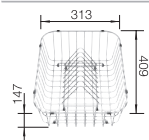

Suggested optional accessories

Crockery basket with plate stack

507829