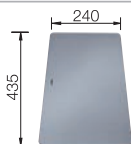

Bowl depth 200 mm

Bowls ceramic  
600 mm

**Suggested optional accessories** **BLANCO UNIT with BLANCO ETAGON 500-U**

Solid beech chopping board

514544

Silver-coloured safety glass cutting board

227699

Multifunctional stainless steel colander