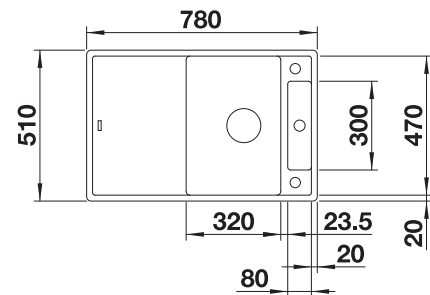

Bowl depth 190/20 mm

Suggested optional accessories

BLANCO UNIT with BLANCO AXIA III 45 S

see page 329

see page 397