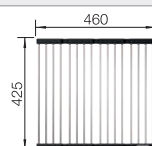

Foldable Grid

238482

BLANCO UNIT with BLANCO PLEON 6 for Coloured Components