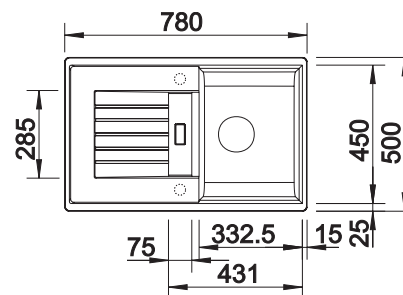

Technical Drawing

○ Pre-drilled holes for tapping or drilling
Bowl depth 190 mm

Suggested optional accessories

218313

217611

223297

BLANCO UNIT with BLANCO ZIA 45 S

see page 359

see page 406