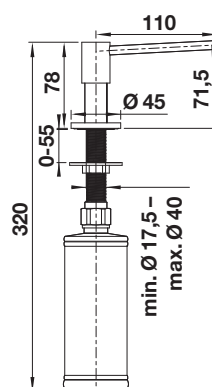

Technical Drawing

Please note: Ø 35 mm tap hole required
bottle content: 300 ml