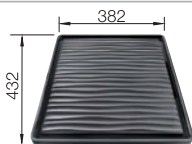

Drainer

230734