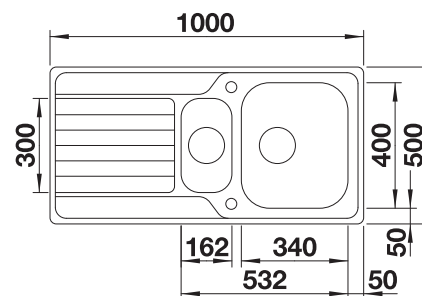

Technical Drawing

Bowl depth 195/145 mm

Stainless steel
sinks

600 mm

Suggested optional accessories

Solid beech chopping board

218313

Plastic chopping board in white

217611

Crockery basket Stainless Steel

220573

BLANCO UNIT with BLANCO DINAS 6 S

BLANCOWEGA-S II

see page 365

BLANCO BOTTON Pro 60/3
Automatic

see page 404