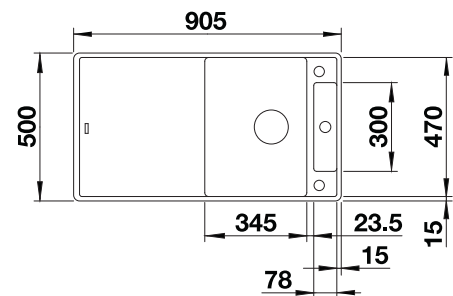

Bowl depth 190/55 mm

Suggested optional accessories

233739

BLANCO UNIT with BLANCO AXIA III 5 S-F

see page 329

see page 397