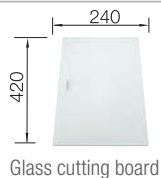

Suggested optional accessories

Glass cutting board

225333