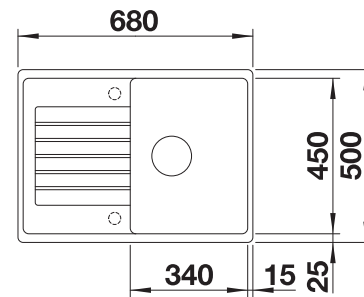

Technical Drawing

○ Pre-drilled holes for tapping or drilling
Bowl depth 190 mm

Suggested optional accessories

218313

217611

507829

BLANCO UNIT with BLANCO ZIA 45 S Compact

see page 359

see page 406