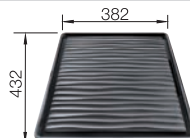

Drainer

230734