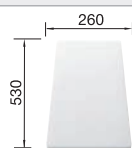

### Suggested optional accessories

Solid beech chopping board

218313

Plastic chopping board in white

217611

Multifunctional wire basket

223297