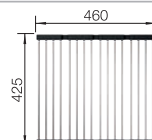

Foldable Grid

238482