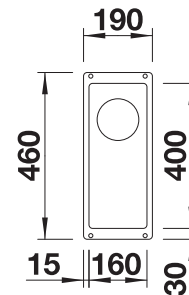

Bowl depth 130 mm
Cut-out radius: 10 mm

Note: Please order waste connections for combinations of two individual bowls separately.