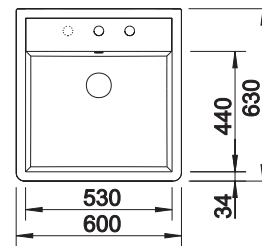

Technical Drawing

○ Pre-drilled holes for tapping or drilling
Bowl depth 190 mm