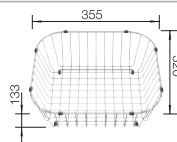

Crockery basket

514238