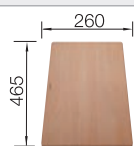

### Suggested optional accessories

Solid beech chopping board

225685