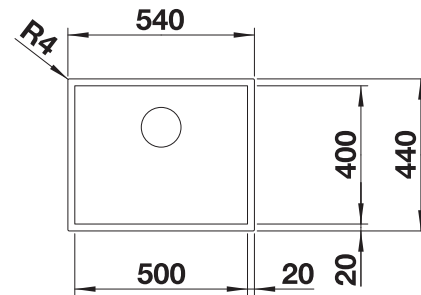

Bowl depth 175 mm

Note: Installing a kitchen mixer tap, drain remote control or soap dispenser in laminate worktops requires a flexible sealing tape.

Bowls stainless steel

600 mm

Suggested optional accessories

223074

223067

223297

BLANCO UNIT with BLANCO ZEROX 500-IF Dark Steel

see page 326

see page 407