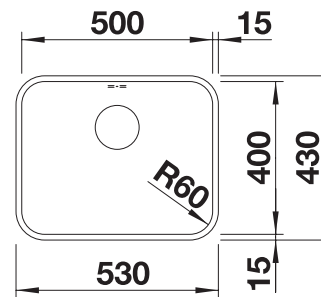

Technical Drawing

Bowl depth 175 mm

Note: Please order drain connections for combinations of two individual bowls separately.

Suggested optional accessories

235906

514238

230734

BLANCO UNIT with BLANCO SUPRA 500-U

see page 360

see page 404