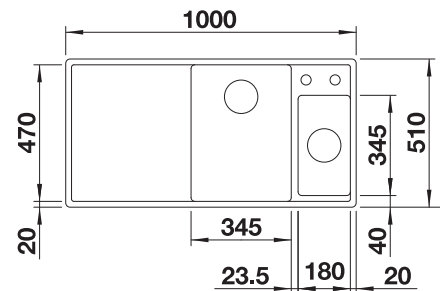

Bowl depth 190/145 mm

ash compound bridging chopping board, multifunctional stainless steel colander, waste kit with space-saving pipe, 2 x 3 1/2" InFino basket strainer with drain remote control (rotary switch) for the main bowl or

glass cutting board, multifunctional stainless steel colander, waste kit with space-saving pipe, 2 x 3 1/2" InFino basket strainer with drain remote control (rotary switch) for the main bowl

Suggested optional accessories

BLANCO UNIT with BLANCO AXIA III 6 S

see page 329

see page 393