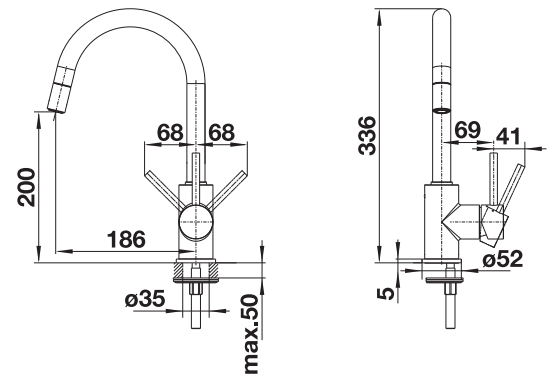

BLANCO MIDA-S

- Gently rounded spout on a slender body
- For the easy filling of tall pots and vases
- Especially suitable for compact sinks
- Enlarged working radius thanks to the 360° swivel spout
- Pull-down spray hose for added reach

Extendable spray

Metallic surface		
	chrome	521454
SILGRANIT Look		
	black	526146
	anthracite	521455
	volcano grey	526967
	white	521457
	soft white	526968
	coffee	521461
Special colours		
	black matt	526653

Technical Drawing

Flowrate 10 l/min at 3 bar pressure

Scope of supply

- 360° swivel spout for greater reach
- Ø 35 mm tap hole required
- With ceramic disk cartridge
- Flexible connector pipes, 350 mm long and 3/8" nut for particularly easy installation
- Nylon-sheathed spray hose
- Patented jet regulator for markedly reduced scaling
- Stabilisation plate to increase the stability of the tap when fitted in stainless steel sinks
- With non-return valve and thus guaranteed against reflux in accordance with EN 1717
- LGA approved
- DVGW approved

Mixer taps

Suggested optional accessories

Dirt filter for corner valve

128434

Spray hose guide for kitchen mixer taps

511920

Recommendation soap dispenser

BLANCO LATO Soap dispenser

see page 382