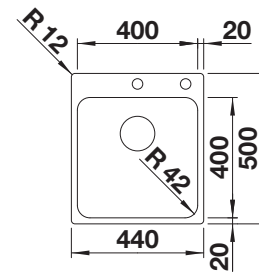

Bowl depth 185 mm

Note: Additional drill hole possible. The subsequent drill hole should be carried out by a specialist company.