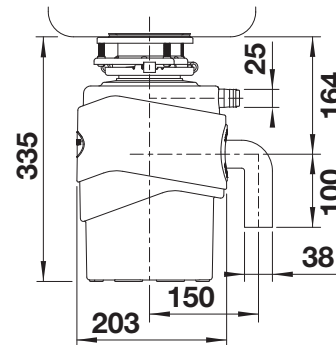

## Technical Drawing

3 1/2" sink outlet required, Product weight: 10.6 kg, Non-detachable 90 cm power cord, Reset-button on bottom of the FWD (note accessibility)