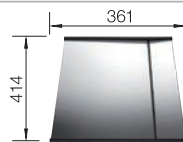

Lay-on drainer

223067