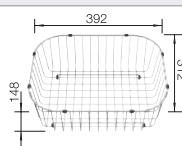

### Suggested optional accessories

Solid beech chopping board

218313

Plastic chopping board in white

217611

Crockery basket Stainless Steel

220573