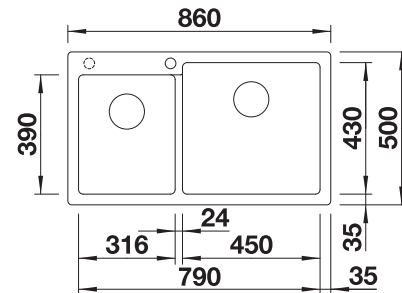

Technical Drawing

R15

waste kit with space-saving pipe, 2 x 3 1/2" InFino basket strainer

○ Pre-drilled holes for tapping or drilling
Bowl depth 220/220 mm

Suggested optional accessories

218313

217611

235866

BLANCO UNIT with BLANCO PLEON 9

see page 349

see page 406