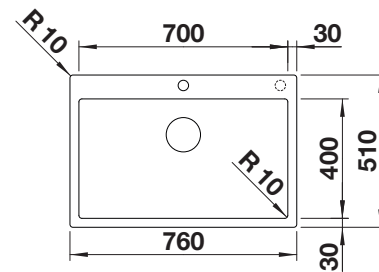

Bowl depth 190 mm

Suggested optional accessories

223074

219649

223067

BLANCO UNIT with BLANCO CLARON 700-IF/A

see page 312

see page 401