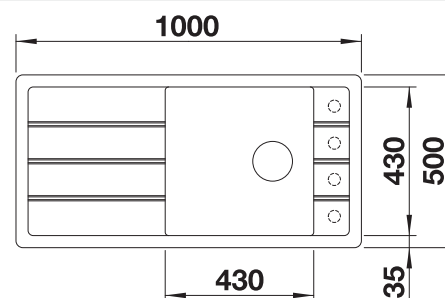

○ Pre-drilled holes for tapping or drilling
Bowl depth 200 mm

Suggested optional accessories

237118

237591

BLANCO UNIT with BLANCO FARON XL 6 S

see page 332

see page 394