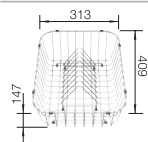

Suggested optional accessories

Crockery basket with plate stack

507829