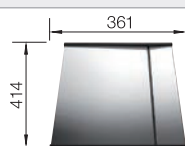

## Suggested optional accessories

Wooden chopping board

223074

Lay-on drainer

223067

Foldable Grid

238482