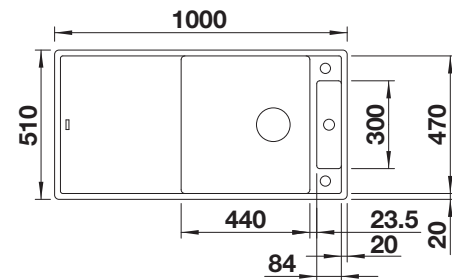

Bowl depth 190/45 mm

Suggested optional accessories

BLANCO UNIT with BLANCO AXIA III XL 6 S

see page 329

see page 393