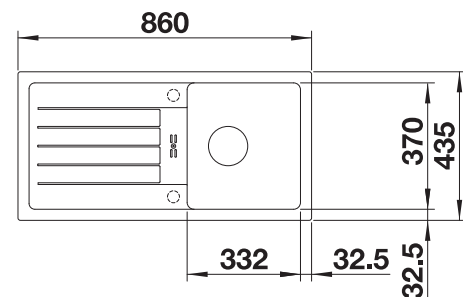

Technical Drawing

○ Pre-drilled holes for tapping or drilling
Bowl depth 180 mm

Suggested optional accessories

Solid beech chopping board

225685

BLANCO UNIT with BLANCO FAVUM 45 S

BLANCOWEGA II

see page 366

BLANCO BOTTON II 30/2

see page 406