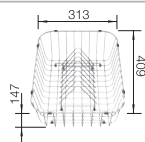

Crockery basket with plate stack

507829