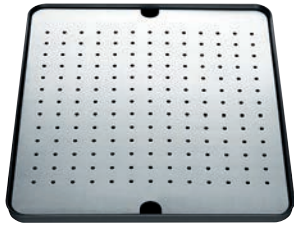

Accessories for BLANCO sink programmes

Additional drain trays

- When placed on the worktop, the draining tray can replace a drainer
- Provides enough room for washed items
- Made of high-quality plastic with a stainless steel insert
- Ideal when combined with a single or double bowl

Draining tray with stainless steel insert
Stainless steel/plastic, black

513485