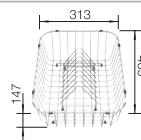

Crockery basket with plate stack

507829