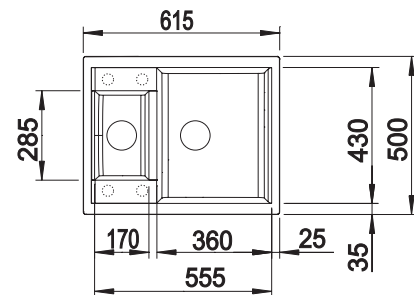

Technical Drawing

R8

○ Pre-drilled holes for tapping or drilling
Bowl depth 190/130 mm

Suggested optional accessories

218313

217611

217796

BLANCO UNIT with BLANCO METRA 6

see page 349

see page 394