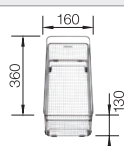

### Suggested optional accessories

Solid beech chopping board

218313

Plastic chopping board in white

217611

Multifunctional wire basket

223297