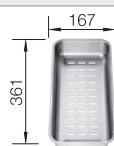

Multifunctional colander

223077