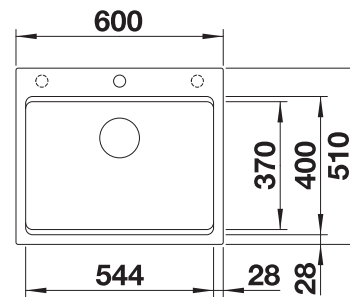

○ Pre-drilled holes for tapping or drilling
Bowl depth 220 mm

Suggested optional accessories

230700

230734

BLANCO UNIT with BLANCO ETAGON 6

see page 312

see page 394