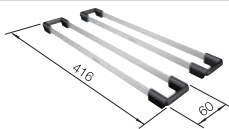

Suggested optional accessories

Top rails

235906