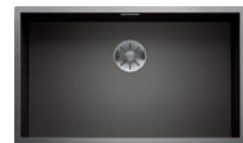

page 111

CLARON 700-IF Durinox

Stainless steel Durinox  
740 x 440 mm

page 112

CLARON 700-IF

Stainless steel satin  
polish  
740 x 440 mm

page 113

ZEROX 700-U Dark Steel