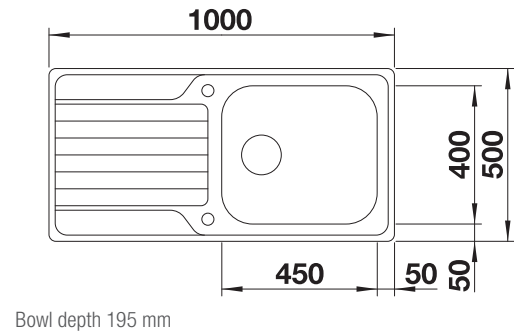

Technical Drawing

Stainless steel
sinks

600 mm

Suggested optional accessories

Solid beech chopping board	Plastic chopping board in white	Crockery basket Stainless Steel
218313	217611	220573

BLANCO UNIT with BLANCO DINAS XL 6 S

BLANCOWEGA-S II	BLANCO FWD Lite
see page 365	see page 392