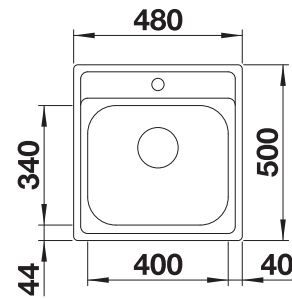

Technical Drawing