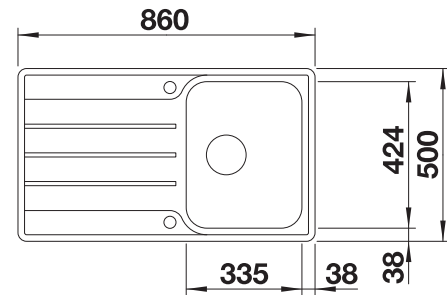

Technical Drawing

Bowl depth 205 mm

Stainless steel
sinks

450 mm

Suggested optional accessories

Crockery basket with plate stack

507829

BLANCO UNIT with BLANCO LEMIS 45 S-IF

BLANCO KANO

see page 359

BLANCO SELECT II 45/2

see page 397