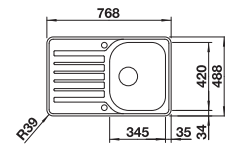

Scope of supply **With drain remote control**
waste kit with space-saving pipe, 3 ½" basket strainer with drain remote control (rotary switch)

Stainless steel sinks
450 mm

Suggested optional accessories

Crockery basket Stainless Steel
220573

BLANCO UNIT with BLANCO LANTOS 45 S-IF

BLANCOWEGA II
see page 366

BLANCO SELECT II 45/2
see page 397