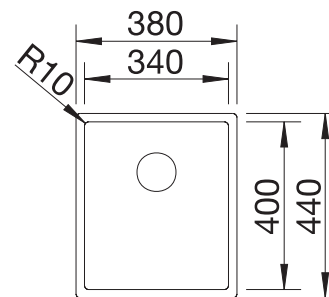

Bowl depth 190 mm

Note: Installing a kitchen mixer tap, drain remote control or soap dispenser in laminate worktops requires a flexible sealing tape.

Please order drain connections for combinations of two individual bowls separately.

Suggested optional accessories

223074

223067

238482

BLANCO UNIT with BLANCO CLARON 340-IF Durinox

see page 312

see page 407