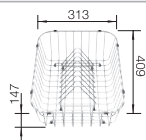

### Suggested optional accessories

Crockery basket with plate stack

507829