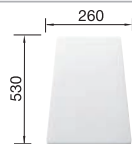

### Suggested optional accessories

Solid beech chopping board

218313

Plastic chopping board in white

217611

Multifunctional colander

227689