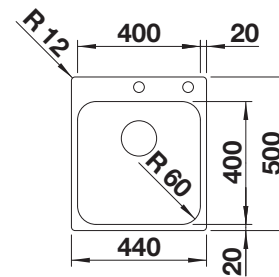

Technical Drawing

Bowl depth 175 mm

Note: Additional drill hole possible. The subsequent drill hole should be carried out by a specialist company.

Bowls
stainless steel

450 mm

Suggested optional accessories

Foldable Grid	Crockery basket	Drainer
238482	514238	230734

BLANCO UNIT with BLANCO SUPRA 400-IF/A R12

BLANCO MIDA-S	BLANCO SOLON-IF
see page 360	see page 407