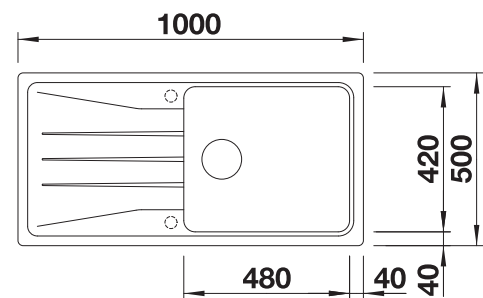

Technical Drawing

○ Pre-drilled holes for tapping or drilling
Bowl depth 190 mm

Suggested optional accessories

218313

217611

223297

BLANCO UNIT with BLANCO SONA XL 6 S

see page 358

see page 404