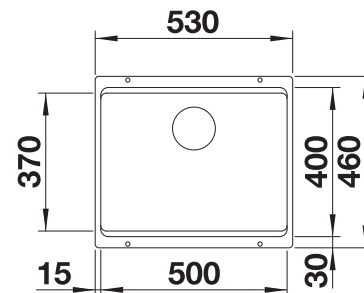

Technical Drawing

R20

Bowl depth 200 mm

Cut-out radius: 20 mm

Note: Drainage components must be ordered separately.

Suggested optional accessories

Ash compound chopping board

230700

Drainer

230734

Silver-coloured safety glass cutting board

227697

BLANCO UNIT with BLANCO ETAGON 500-U for Coloured Components

BLANCO FONTAS-S II Filter

see page 341

BLANCO SELECT II 60/3 Orga

see page 393