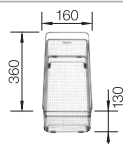

Multifunctional wire basket
223297