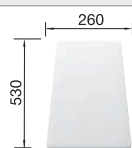

### Suggested optional accessories

Solid beech chopping board

218313

Plastic chopping board in white

217611

Crockery basket Stainless Steel

220573