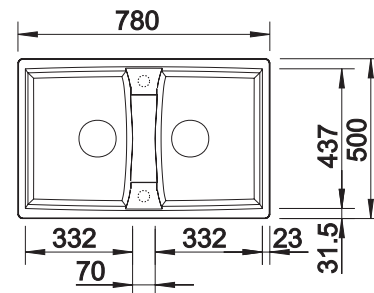

○ Pre-drilled holes for tapping or drilling
Bowl depth 190/190 mm

Suggested optional accessories

218313

217611

223297

BLANCO UNIT with BLANCO LEXA 8

see page 353

see page 401