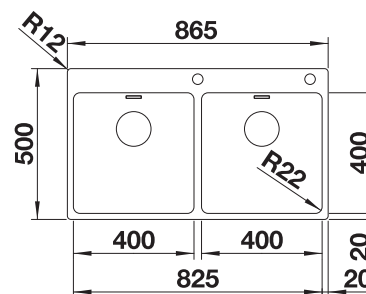

Bowl depth 190/190 mm

Note: Additional drill hole possible. The subsequent drill hole should be carried out by a specialist company.

Suggested optional accessories

230700

227692

235906

BLANCO UNIT with BLANCO ANDANO 400/400-IF/A

see page 333

see page 401