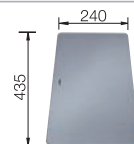

Silver-coloured safety glass cutting board

227697