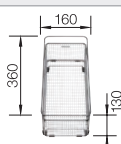

Multifunctional wire basket

223297