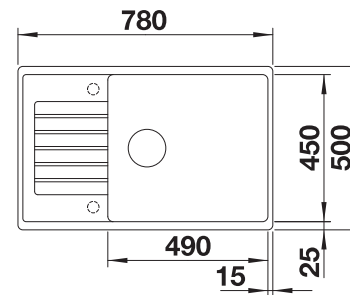

Technical Drawing

○ Pre-drilled holes for tapping or drilling
Bowl depth 190 mm

Suggested optional accessories

Solid beech chopping board

218313

Plastic chopping board in white

217611

Crockery basket with plate stack

507829

BLANCO UNIT with BLANCO ZIA XL 6 S Compact

BLANCO KANO-S

see page 358

BLANCO BOTTON Pro 60/3
Manual

see page 405