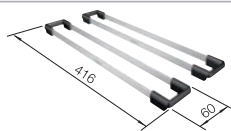

Suggested optional accessories

Top rails

235906