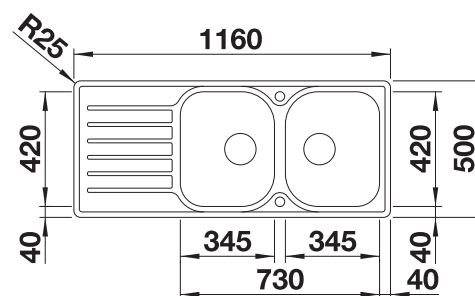

Technical Drawing

Bowl depth 165/165 mm

Stainless steel
sinks

800 mm

Suggested optional accessories

220573

BLANCO UNIT with BLANCO LANTOS 8 S-IF Compact

see page 358

see page 401