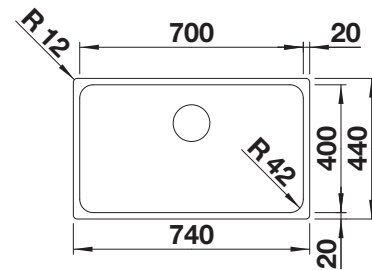

Bowl depth 185 mm

Note: Please order drain connections for combinations of two individual bowls separately.

Suggested optional accessories

239449

514238

230734

BLANCO UNIT with BLANCO SOLIS 700-U

see page 354

see page 401