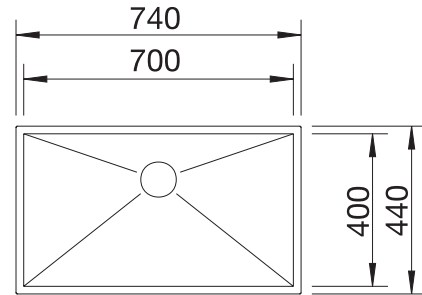

Technical Drawing

R0

waste kit with space saving pipe, 3 1/2" InFino basket strainer, fixing kit

Bowl depth 185 mm

Note: Please order drain connections for combinations of two individual bowls separately.

Suggested optional accessories

223074

219649

223067

BLANCO UNIT with BLANCO ZEROX 700-U

see page 329

see page 401