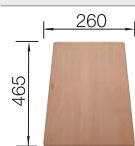

Suggested optional accessories

Solid beech chopping board

225685