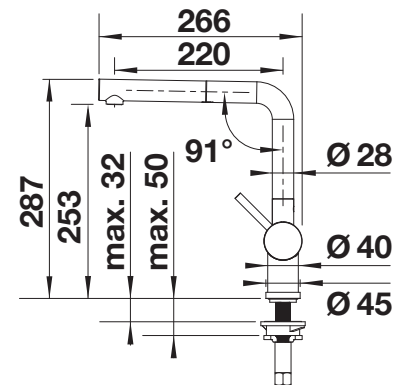

Technical Drawing

Flowrate 10.5 l/min at 3 bar pressure

Scope of supply

- Single-lever mixer tap
- 140° swivel spout for greater reach
- Ø 35 mm tap hole required
- With ceramic disk cartridge
- Metal-sheathed spray hose
- Flexible connector pipes, 450 mm long and 3/8" nut for particularly easy installation
- Patented jet regulator for markedly reduced scaling
- Stabilisation plate to increase the stability of the tap when fitted in stainless steel sinks
- With non-return valve and thus guaranteed against reflux in accordance with EN 1717
- LGA approved
- DVGW approved

Mixer taps

Suggested optional accessories

Dirt filter for corner valve

128434

Jet regulator set for high-pressure mixer taps

521746

Spray hose guide for kitchen mixer taps

511920

Recommendation soap dispenser

BLANCO LATO Soap dispenser

see page 382