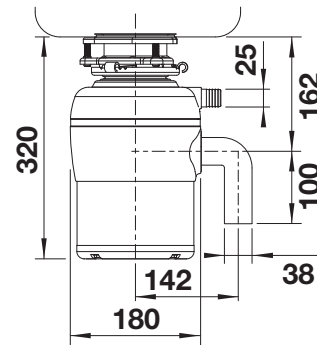

## Technical Drawing

3 1/2" sink outlet required, Product weight: 7,4 kg, Non-detachable 90 cm inch power cord, Reset-button on bottom of the FWD (note accessibility)