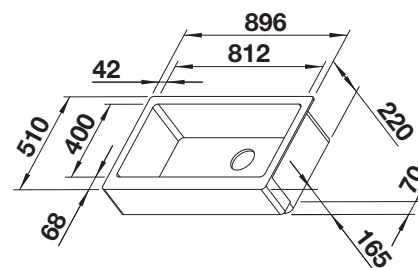

Bowl depth 220 mm

Please note the installation details and cut-out information for:

Flushmount: <https://youtu.be/CGRIPZsbQ6Y>

Undermount: <https://youtu.be/jB-uTpOrpCc>

Suggested optional accessories

Floating grid

234795

BLANCO UNIT with BLANCO VINTERA XL 9-UF

BLANCO CULINA-S II Sensor

see page 325

BLANCO FLEXON II Low 90/4

see page 401