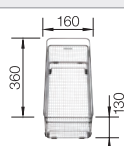

Multifunctional wire basket

223297