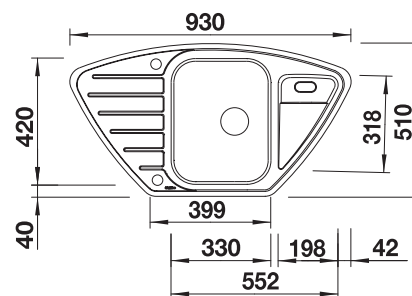

Technical Drawing

Bowl depth 170/35 mm

Cut-out by template.

Note:

if installing into a 60 cm corner base cabinet, the wall units underneath should be sawn out for the additional bowl drainage. A dishwasher can be planned in to the left of the sink bowl.

Stainless steel
sinks

900x900 mm

Suggested optional accessories

Crockery basket Stainless Steel

220573

BLANCO UNIT with BLANCO LANTOS 9 E-IF

BLANCO KANO-S

see page 358

BLANCO SOLON-IF

see page 407