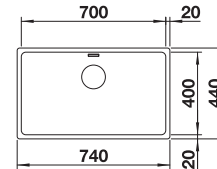

Note: Installing a kitchen mixer tap, drain remote control or soap dispenser in laminate worktops requires a flexible sealing tape.

Please order drain connections for combinations of two individual bowls separately.

Scope of supply		InFino drain system without remote control
	waste kit with space-saving pipe, 2 x 3 1/2" InFino basket strainer, fixing kit	waste kit with space-saving pipe, 3 1/2" InFino basket strainer, fixing kit