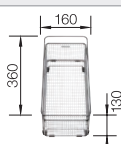

### Suggested optional accessories

Maple wood cutting board

232841

Multifunctional wire basket

223297