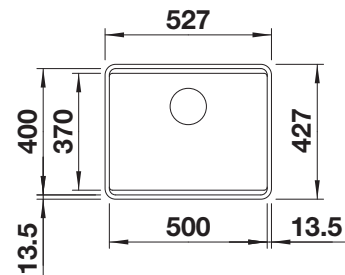

Bowl depth 200 mm

Note:

For worktop thicknesses of 15 mm and over, a space for the overflow must be cut out on the underside.

Model-related detailed dimensions and drawings can be found with the cut-out information online at www.blanco.com.

Suggested optional accessories

Ash compound chopping board

230700

Drainer

230734

Silver-coloured safety glass cutting board

227697

BLANCO UNIT with BLANCO ETAGON 500-F

BLANCO drink.filter EVOL-S Pro

see page 312

BLANCO SELECT II 60/3 Orga

see page 393