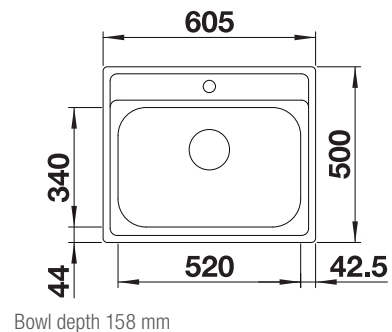

Technical Drawing

Suggested optional accessories

218313

217611

BLANCO UNIT with BLANCODANA 6

see page 360

see page 407