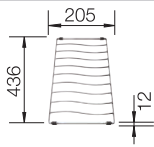

Technical Drawing

Drainer grid

stainless steel drainer grid, waste kit with space-saving pipe, 3 1/2" InFino basket strainer with drain remote control (rotary switch)