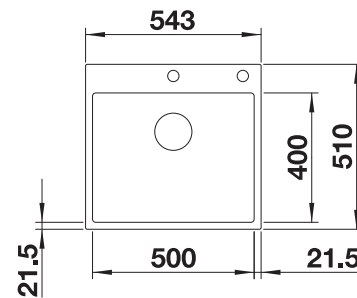

Bowl depth 190 mm

Suggested optional accessories

Top rails

235906

Ash compound chopping board

230700

Multifunctional colander

227689

BLANCO UNIT with BLANCO SUBLINE 500-IF/A SteelFrame

BLANCO SONEA-S Flexo

see page 333

BLANCO SELECT II XL 60/3
Orga

see page 393