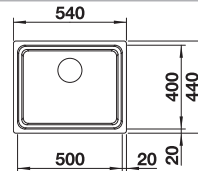

Scope of supply InFino drain system without remote control

2 x ETAGON rails in stainless steel, waste kit with space-saving pipe, 3 1/2" InFino basket strainer, fixing kit

Note: Installing a kitchen mixer tap, drain remote control or soap dispenser in laminate worktops requires a flexible sealing tape.