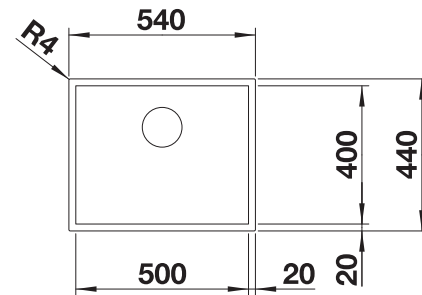

Bowl depth 175 mm

Note: Please order drain connections for combinations of two individual bowls separately.

Suggested optional accessories

225333

223067

223297

BLANCO UNIT with BLANCO ZEROX 500-U Durinox

see page 329

see page 407