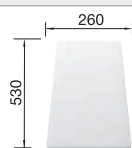

Plastic chopping board in white

217611