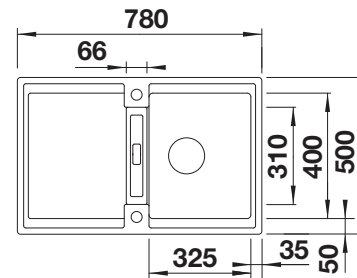

Bowl depth 200 mm

Suggested optional accessories

218313

217611

527644

NEW

BLANCO UNIT with BLANCO ADIRA 45 S

see page 337

see page 397