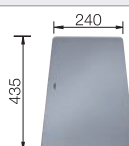

Silver-coloured safety glass cutting board

227697