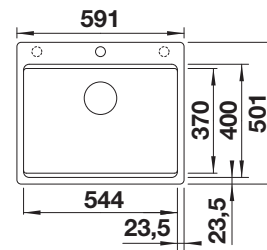

Technical Drawing

○ Pre-drilled holes for tapping or drilling
Bowl depth 220 mm

Note:
In the area of the mixer tap, the supporting surface of the sink must be additionally notched on the worktop.
In combination with BLANCO Multi Frame a minimum worktop thickness of 20mm is required.

Model-related detailed dimensions and drawings can be found with the cut-out information online at www.blanco.com.