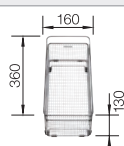

Multifunctional wire basket

223297