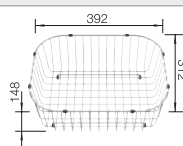

### Suggested optional accessories

Solid beech chopping board

218313

Crockery basket Stainless Steel

220573

Plastic chopping board in white

217611