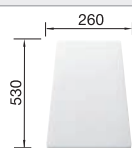

### Suggested optional accessories

Solid beech chopping board

218313

Plastic chopping board in white

217611

Corner caddy

235866